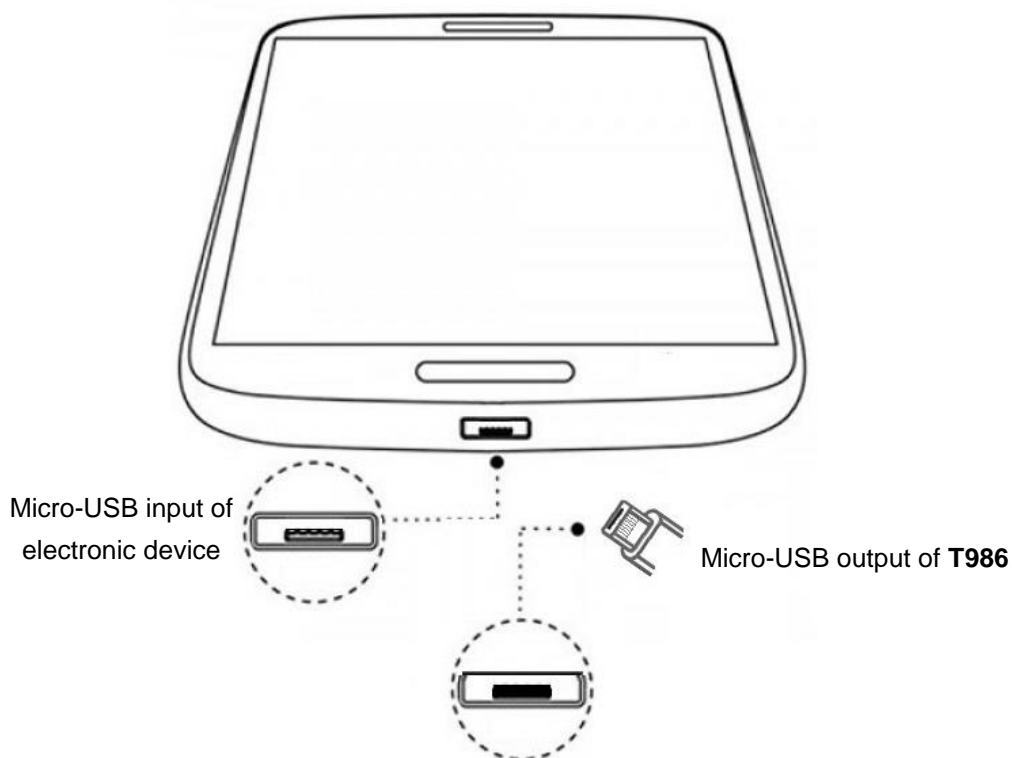

T986 USER MANUAL

T986 Product Map

To charge electronic devices using the T986

1. Press the two  icons simultaneously & pull the USB and 2in1 Android/IOS charging cable
2. Insert USB plug into a power source (not included)
3. Insert 2in1 Android/IOS plug into your electronic device
4. To stop charging, disconnect the charging cable

NOTE: To charge IOS devices, place side B plug facing DOWN

NOTE: To charge Android devices, the micro-USB output of T986 must be aligned with the micro-USB output of electronic device when inserted together (see image below)