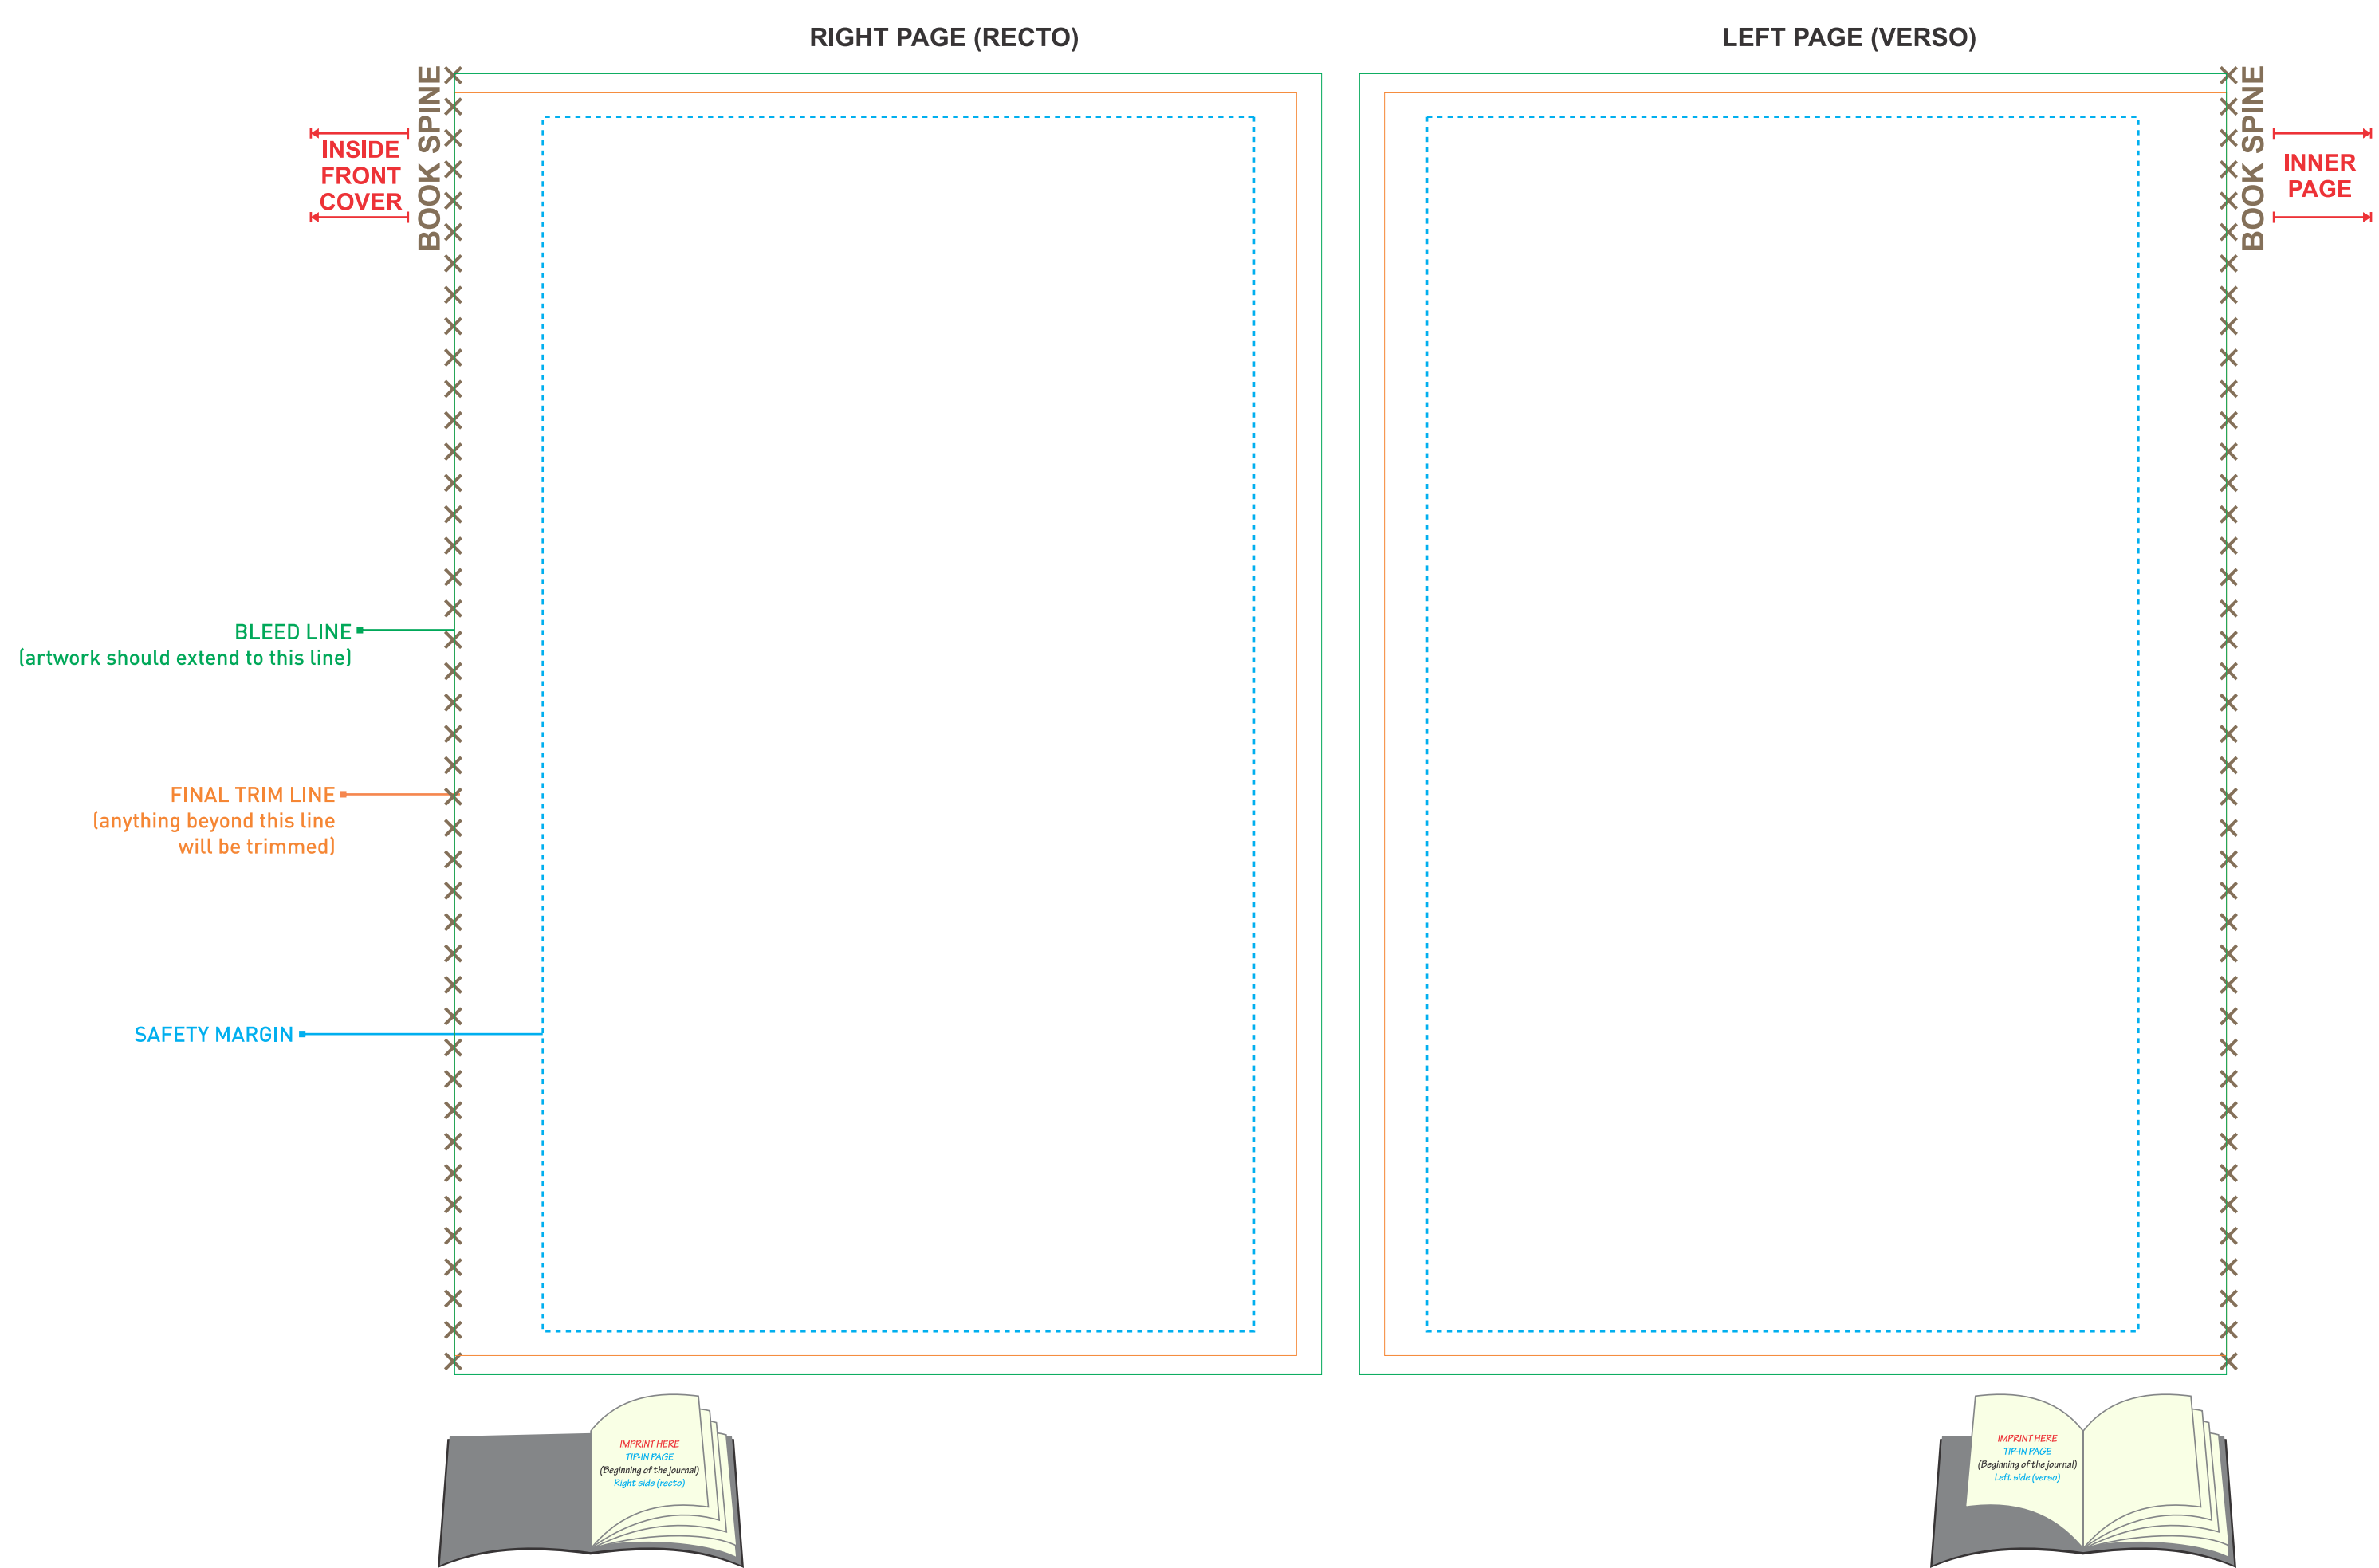

MAGNA PERFECT BOUND JOURNAL - 5.5 x 8.25"
150 PAGES
OUTSIDE COVER

MAGNA PERFECT BOUND JOURNAL - 5.5 x 8.25"
150 PAGES
INSIDE COVER

ARTWORK SPECIFICATIONS

- Create your artwork on a separate layer - do not merge artwork with the template layer.
- All text should be converted to curves.
- Embed all linked image files.
- Digital artwork **MUST** be sent in a high resolution PDF file (a separate file for each imprint) and should be in CMYK mode at a minimum resolution of 300 dpi sized at 100%.
- Please respect the parameters of this template and be advised that failure to provide artwork to the specifications listed above may result in production delays.
- You can change the color of the **SCRIBL** logo on the back to black or white depending on the background of your artwork. It cannot be resized.
- You can decide to remove the **SCRIBL** logo on the back but the word **"CANADA"** must **ALWAYS** be there to show the country of origin.
- Please remove the **FSC Certification** logo if you do not want it printed. However, please note that you will not be able to call this journal an **FSC certified** item if the stamp is removed.
- If you keep the **FSC Certification** logo, under no circumstances can it be modified, the white background cannot be removed.

PLEASE REMOVE THIS STAMP AND ALL SPECIFICATION INFORMATION BEFORE SUBMITTING YOUR ARTWORK.

MAGNA PERFECT BOUND JOURNAL TIP-IN PAGE - 5.5 x 8.25"

TIP-IN PAGE AT THE BEGINNING OF THE JOURNAL

MAGNA PERFECT BOUND JOURNAL TIP-IN PAGE - 5.5 x 8.25"

TIP-IN PAGE AT THE MIDDLE OF THE JOURNAL

MAGNA PERFECT BOUND JOURNAL TIP-IN PAGE - 5.5 x 8.25"

TIP-IN PAGE AT THE END OF THE JOURNAL

SCRIBL JOURNAL - 5.5 x 8.25" MAGNA - SINGLE JOURNAL

BLEED: 13 x 2.2 || TRIM: 12.8 x 2

SCRIBL JOURNAL - 5.5 x 8.25" MAGNA - 3 PACK

BLEED: 15.2 x 2.2 || TRIM: 15 x 2