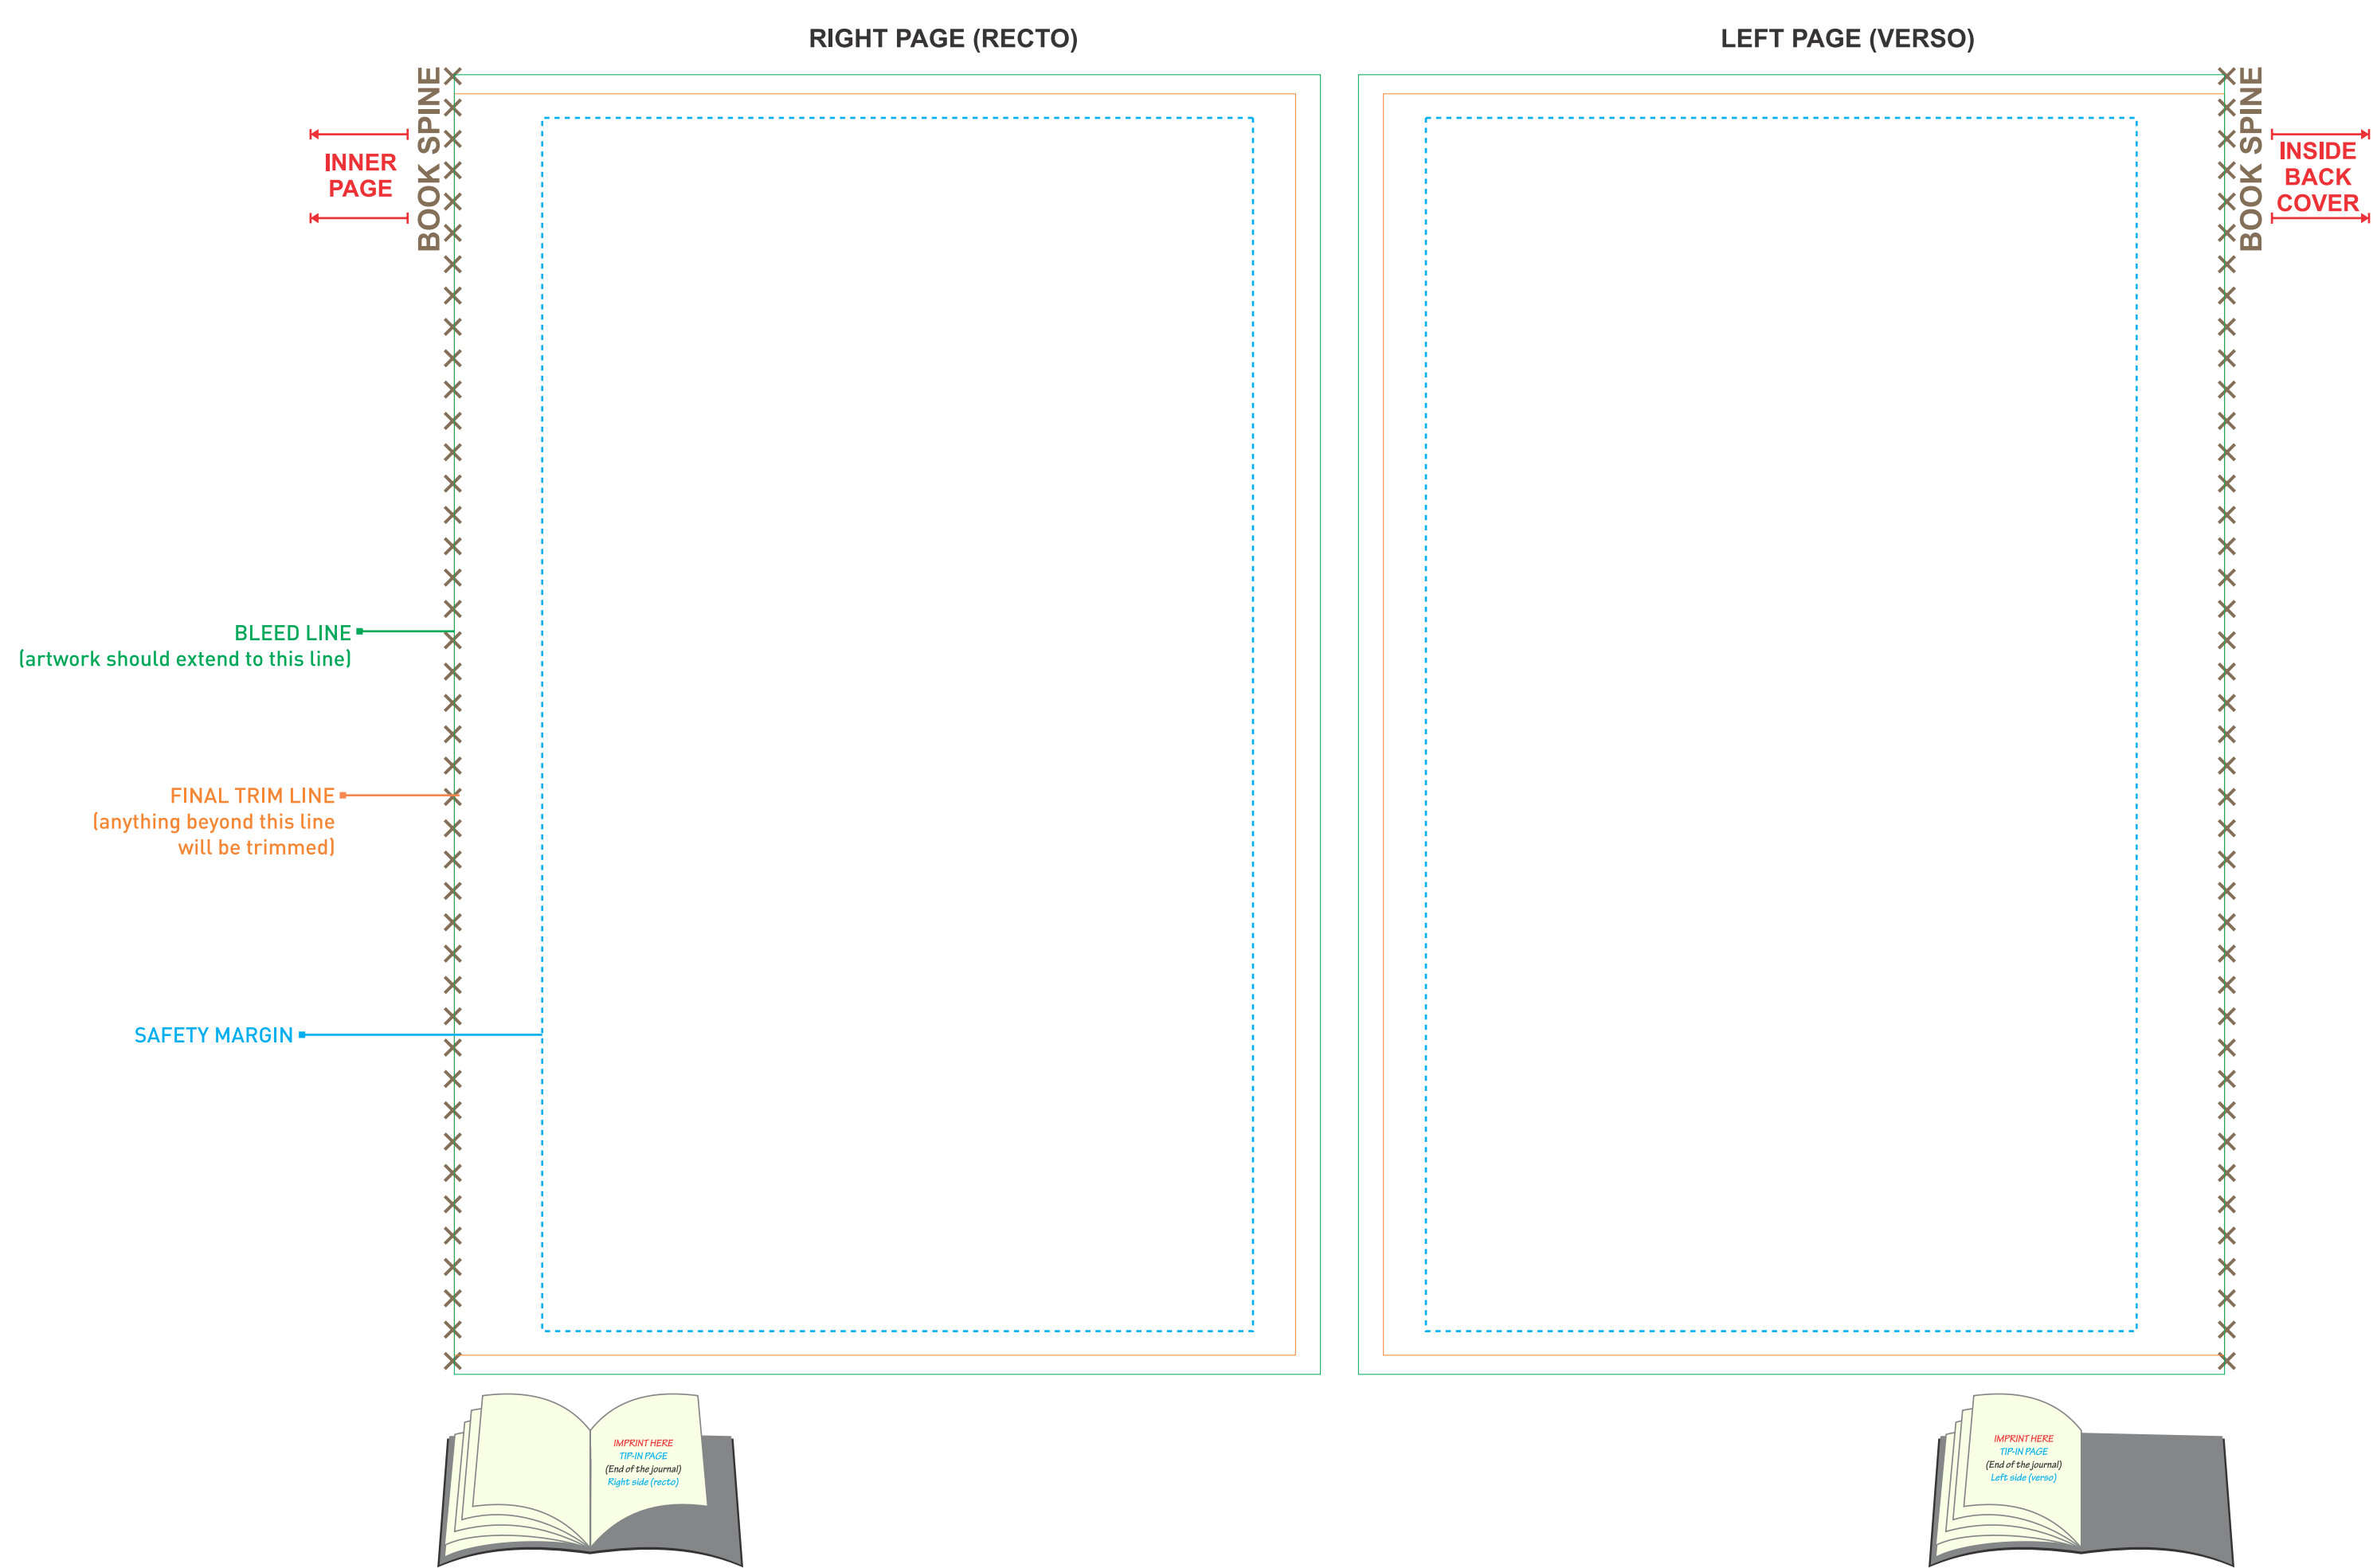

MAGNA PERFECT BOUND JOURNAL - 5.5 x 8.25"
150 PAGES
OUTSIDE COVER

MAGNA PERFECT BOUND JOURNAL - 5.5 x 8.25"
150 PAGES
INSIDE COVER

ARTWORK SPECIFICATIONS

- Create your artwork on a separate layer - do not merge artwork with the template layer.
- All text should be converted to curves.
- Embed all linked image files.
- Digital artwork **MUST** be sent in a high resolution PDF file (a separate file for each imprint) and should be in CMYK mode at a minimum resolution of 300 dpi sized at 100%.
- Please respect the parameters of this template and be advised that failure to provide artwork to the specifications listed above may result in production delays.
- You can change the color of the **SCRIBL** logo on the back to black or white depending on the background of your artwork. It cannot be resized.
- You can decide to remove the **SCRIBL** logo on the back but the word **"CANADA"** must **ALWAYS** be there to show the country of origin.
- Please remove the **FSC Certification** logo if you do not want it printed. However, please note that you will not be able to call this journal an **FSC certified** item if the stamp is removed.
- If you keep the **FSC Certification** logo, under no circumstances can it be modified, the white background cannot be removed.

PLEASE REMOVE THIS STAMP AND ALL SPECIFICATION INFORMATION BEFORE SUBMITTING YOUR ARTWORK.

MAGNA PERFECT BOUND JOURNAL TIP-IN PAGE - 5.5 x 8.25"

TIP-IN PAGE AT THE BEGINNING OF THE JOURNAL

MAGNA PERFECT BOUND JOURNAL TIP-IN PAGE - 5.5 x 8.25"

TIP-IN PAGE AT THE MIDDLE OF THE JOURNAL

MAGNA PERFECT BOUND JOURNAL TIP-IN PAGE - 5.5 x 8.25"

TIP-IN PAGE AT THE END OF THE JOURNAL

SCRIBL JOURNAL - 5.5 x 8.25" MAGNA - SINGLE JOURNAL

BLEED: 13 x 2.2 || TRIM: 12.8 x 2

SCRIBL JOURNAL - 5.5 x 8.25" MAGNA - 3 PACK

BLEED: 15.2 x 2.2 || TRIM: 15 x 2