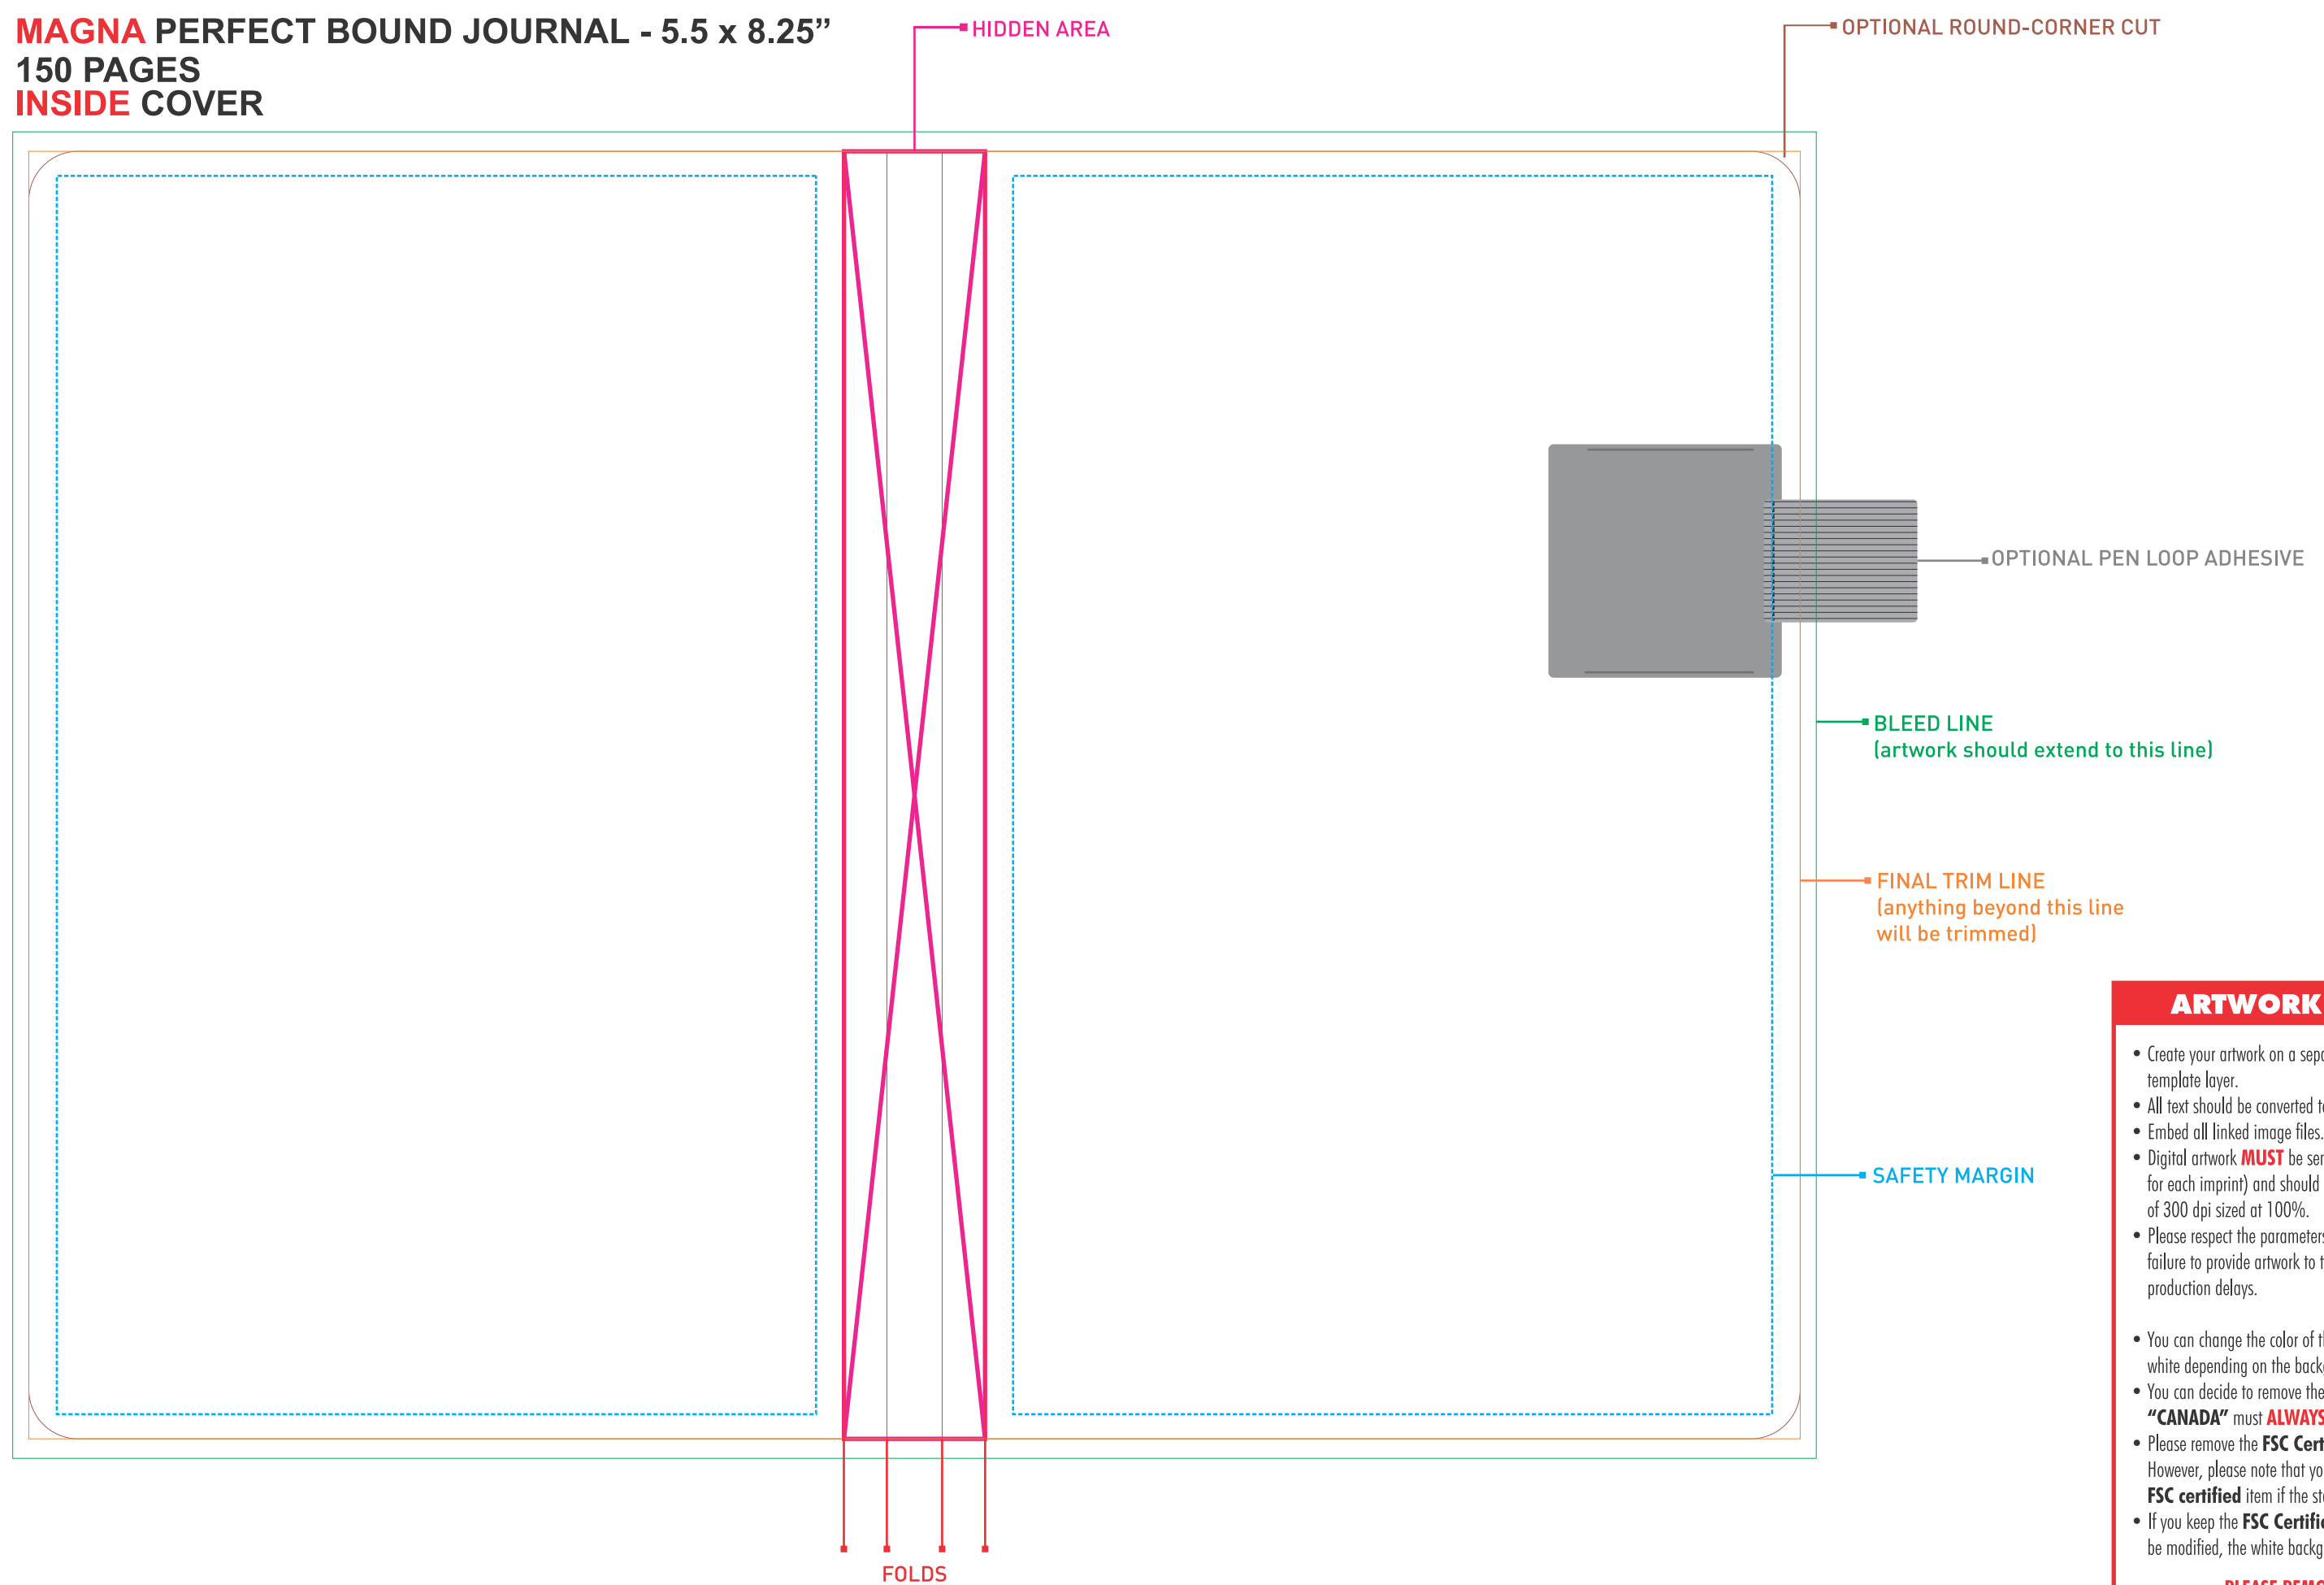

MAGNA PERFECT BOUND JOURNAL - 5.5 x 8.25"
150 PAGES
OUTSIDE COVER

MAGNA PERFECT BOUND JOURNAL - 5.5 x 8.25"
150 PAGES
INSIDE COVER

ARTWORK SPECIFICATIONS

- Create your artwork on a separate layer - do not merge artwork with the template layer.
- All text should be converted to curves.
- Embed all linked image files.
- Digital artwork **MUST** be sent in a high resolution PDF file (a separate file for each imprint) and should be in CMYK mode at a minimum resolution of 300 dpi sized at 100%.
- Please respect the parameters of this template and be advised that failure to provide artwork to the specifications listed above may result in production delays.
- You can change the color of the **SCRIBL** logo on the back to black or white depending on the background of your artwork. It cannot be resized.
- You can decide to remove the **SCRIBL** logo on the back but the word **"CANADA"** must **ALWAYS** be there to show the country of origin.
- Please remove the **FSC Certification** logo if you do not want it printed. However, please note that you will not be able to call this journal an **FSC certified** item if the stamp is removed.
- If you keep the **FSC Certification** logo, under no circumstances can it be modified, the white background cannot be removed.

PLEASE REMOVE THIS STAMP AND ALL SPECIFICATION INFORMATION BEFORE SUBMITTING YOUR ARTWORK.

MAGNA PERFECT BOUND JOURNAL TIP-IN PAGE - 5.5 x 8.25"

TIP-IN PAGE AT THE BEGINNING OF THE JOURNAL

MAGNA PERFECT BOUND JOURNAL TIP-IN PAGE - 5.5 x 8.25"

TIP-IN PAGE AT THE MIDDLE OF THE JOURNAL

MAGNA PERFECT BOUND JOURNAL TIP-IN PAGE - 5.5 x 8.25"

TIP-IN PAGE AT THE END OF THE JOURNAL

SCRIBL JOURNAL - 5.5 x 8.25" MAGNA - SINGLE JOURNAL

BLEED: 13 x 2.2 || TRIM: 12.8 x 2

SCRIBL JOURNAL - 5.5 x 8.25" MAGNA - 3 PACK

BLEED: 15.2 x 2.2 || TRIM: 15 x 2