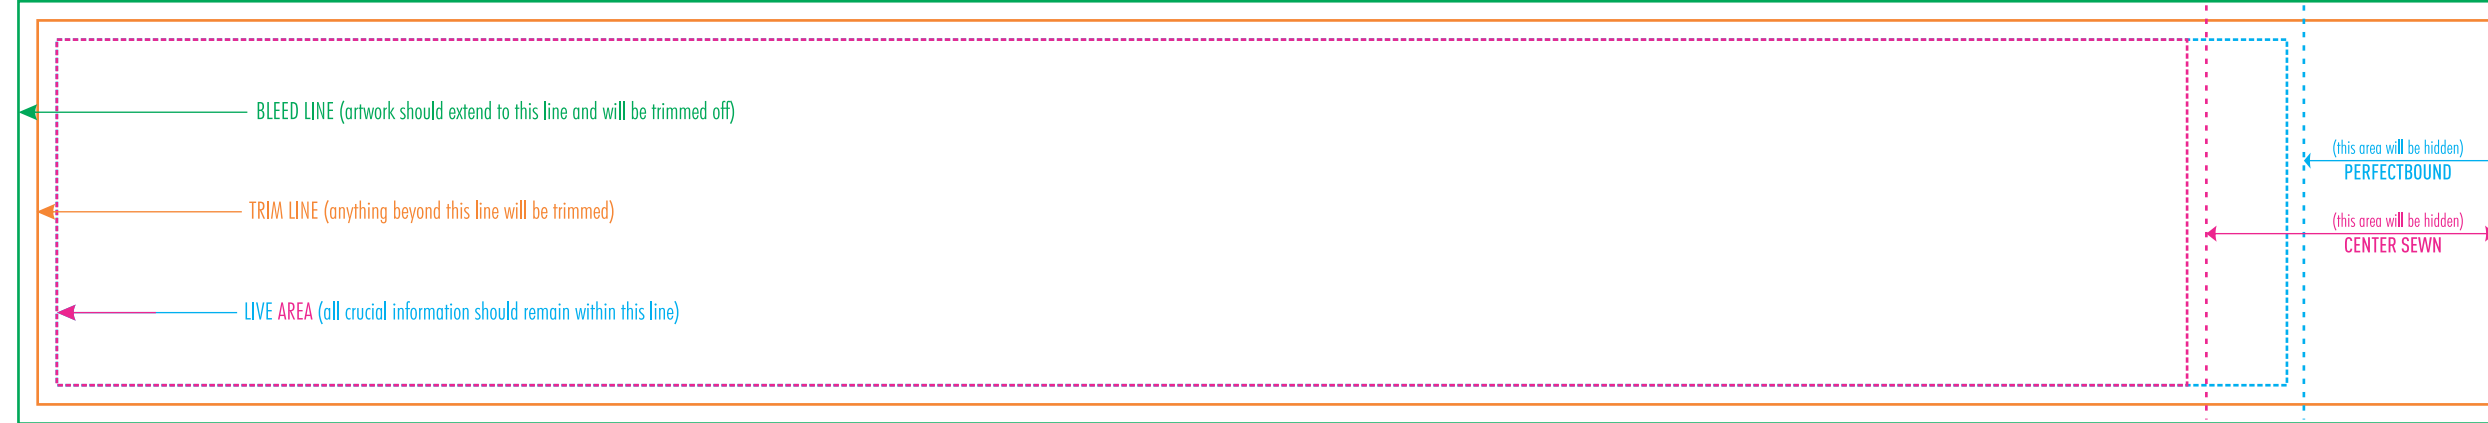

MAGNA PERFECT BOUND JOURNAL - 5.5 x 8.25"
150 PAGES
OUTSIDE COVER

MAGNA PERFECT BOUND JOURNAL - 5.5 x 8.25"
150 PAGES
INSIDE COVER

ARTWORK SPECIFICATIONS

- Create your artwork on a separate layer - do not merge artwork with the template layer.
- All text should be converted to curves.
- Embed all linked image files.
- Digital artwork **MUST** be sent in a high resolution PDF file (a separate file for each imprint) and should be in CMYK mode at a minimum resolution of 300 dpi sized at 100%.
- Please respect the parameters of this template and be advised that failure to provide artwork to the specifications listed above may result in production delays.
- You can change the color of the **SCRIBL** logo on the back to black or white depending on the background of your artwork. It cannot be resized.
- You can decide to remove the **SCRIBL** logo on the back but the word **"CANADA"** must **ALWAYS** be there to show the country of origin.
- Please remove the **FSC Certification** logo if you do not want it printed. However, please note that you will not be able to call this journal an **FSC certified** item if the stamp is removed.
- If you keep the **FSC Certification** logo, under no circumstances can it be modified, the white background cannot be removed.

PLEASE REMOVE THIS STAMP AND ALL SPECIFICATION INFORMATION BEFORE SUBMITTING YOUR ARTWORK.

MAGNA PERFECT BOUND JOURNAL TIP-IN PAGE - 5.5 x 8.25"

TIP-IN PAGE AT THE BEGINNING OF THE JOURNAL

MAGNA PERFECT BOUND JOURNAL TIP-IN PAGE - 5.5 x 8.25"

TIP-IN PAGE AT THE MIDDLE OF THE JOURNAL

MAGNA PERFECT BOUND JOURNAL TIP-IN PAGE - 5.5 x 8.25"

TIP-IN PAGE AT THE END OF THE JOURNAL

SCRIBL JOURNAL - 5.5 x 8.25" MAGNA - SINGLE JOURNAL

BLEED: 13 x 2.2 || TRIM: 12.8 x 2

SCRIBL JOURNAL - 5.5 x 8.25" MAGNA - 3 PACK

BLEED: 15.2 x 2.2 || TRIM: 15 x 2