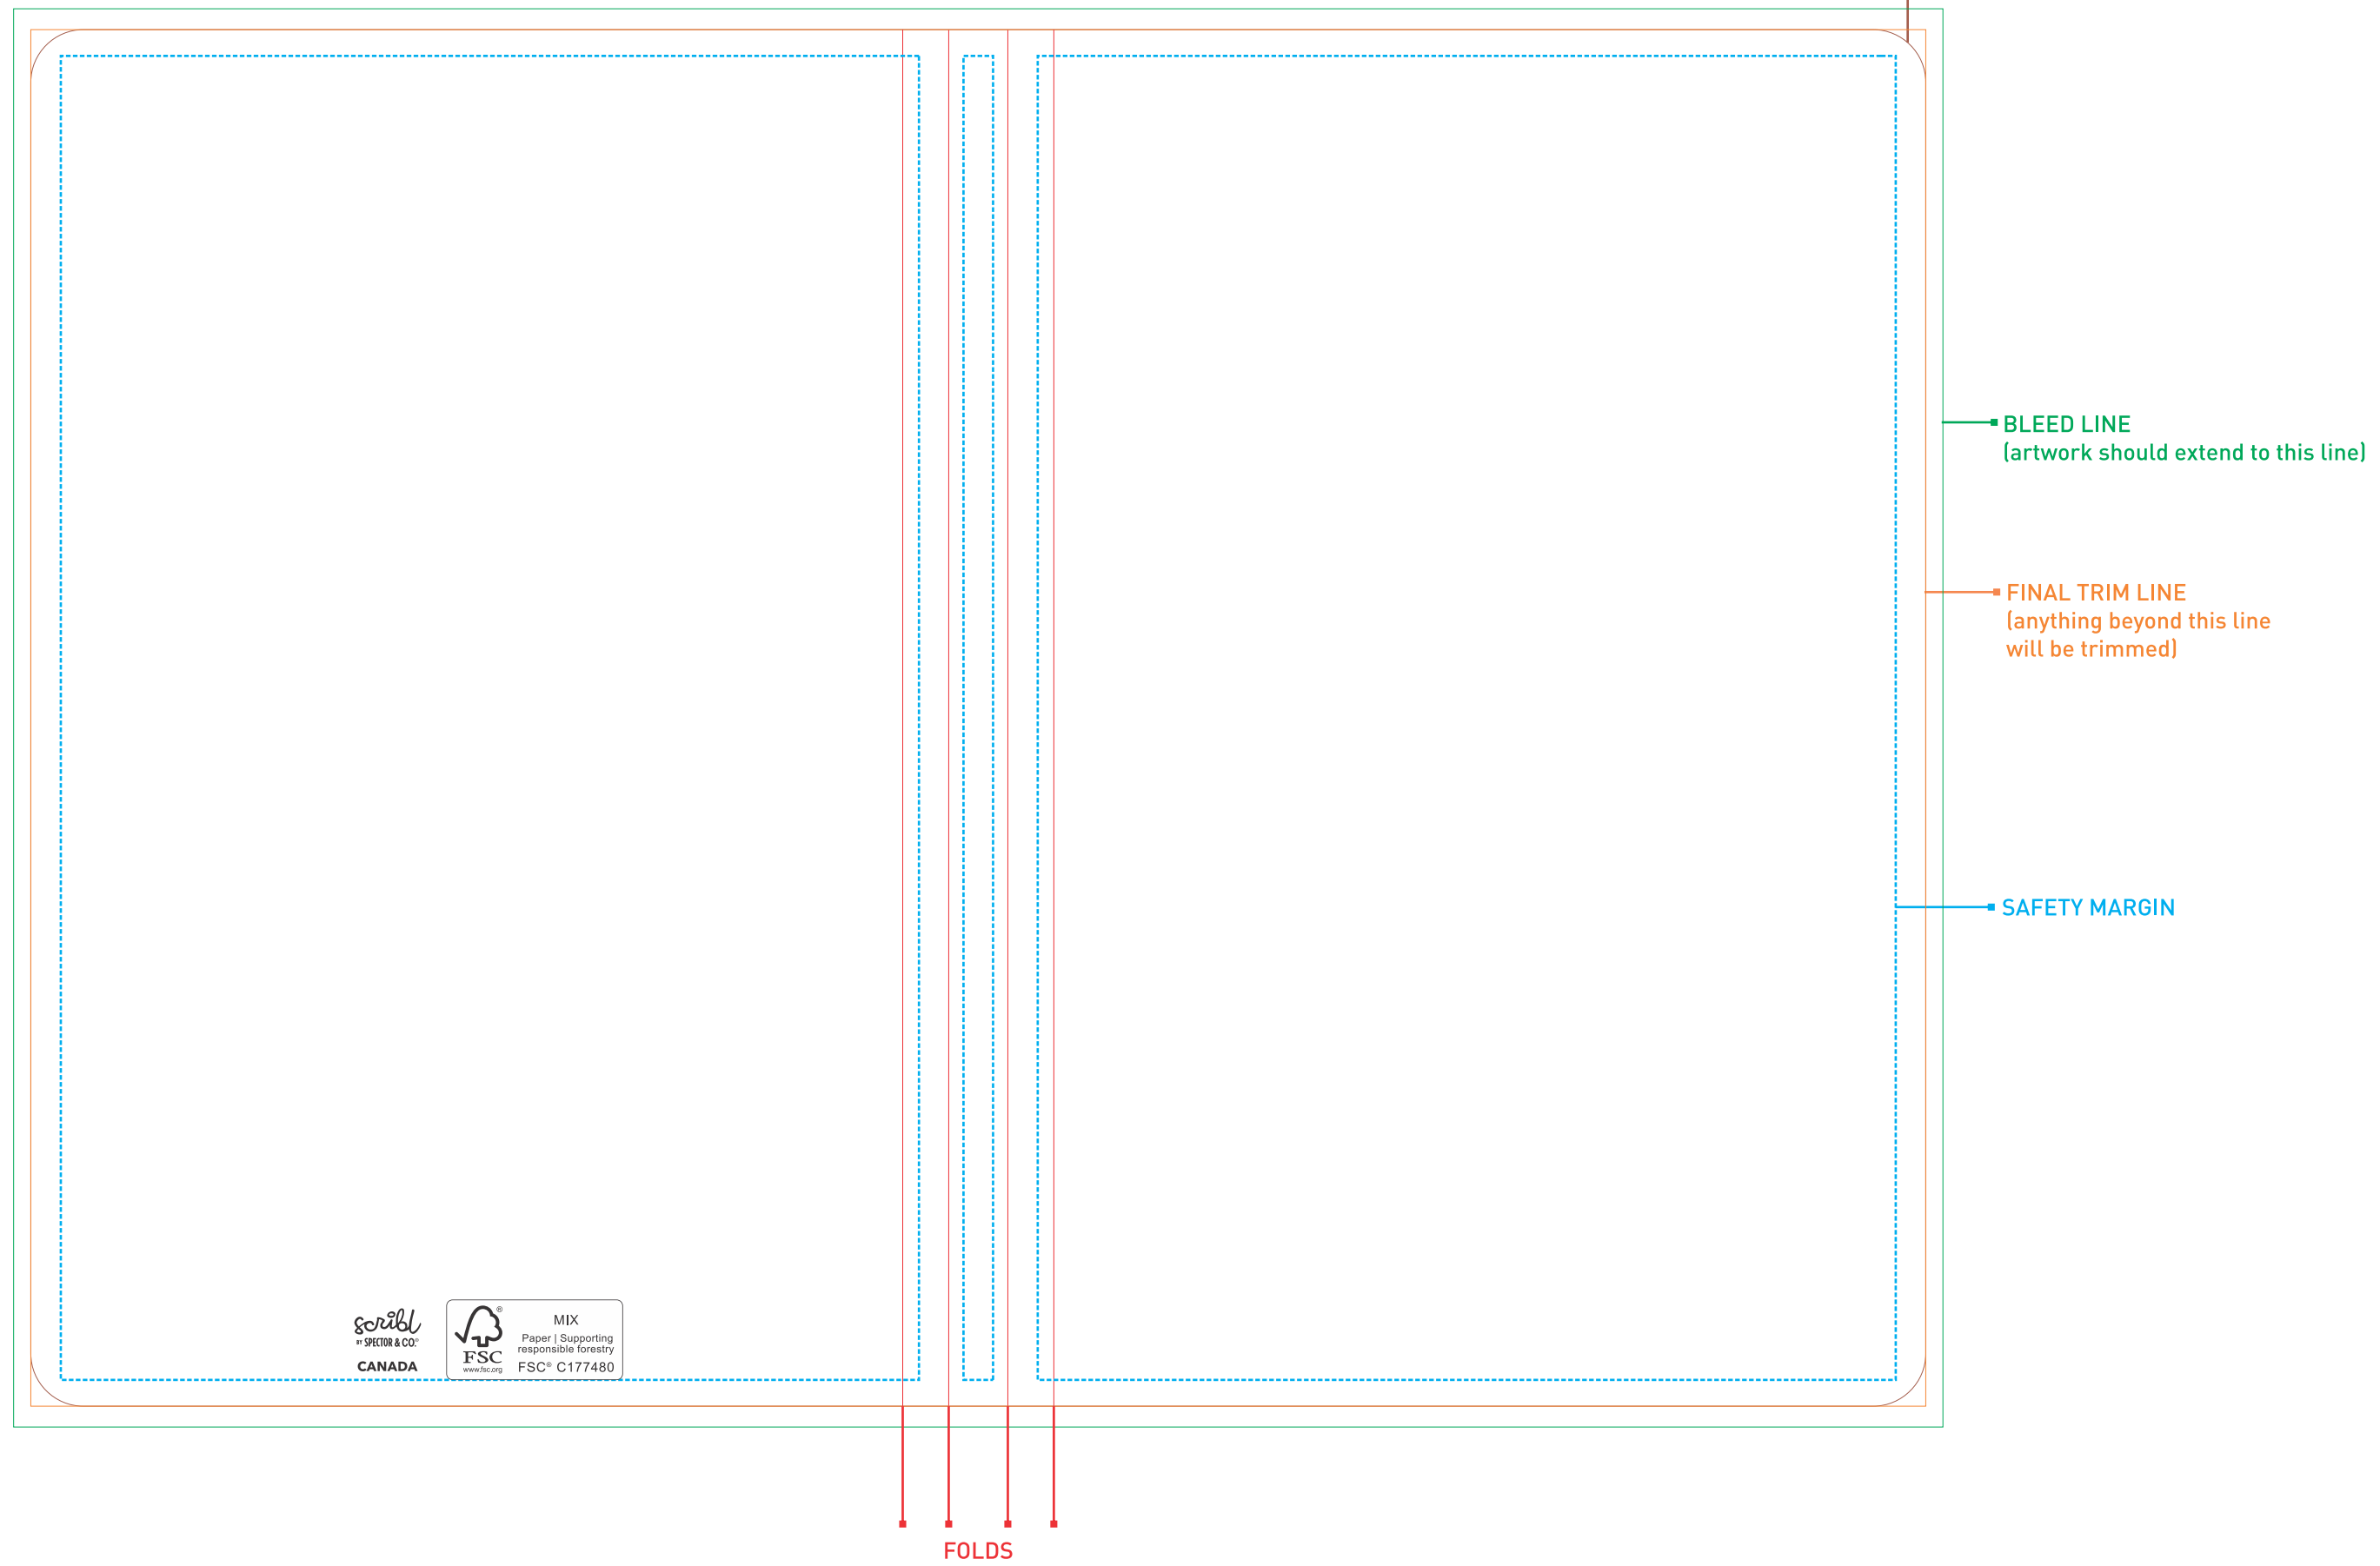

MAGNA PERFECT BOUND JOURNAL - 5.5 x 8.25"
150 PAGES
OUTSIDE COVER

MAGNA PERFECT BOUND JOURNAL - 5.5 x 8.25"
150 PAGES
INSIDE COVER

ARTWORK SPECIFICATIONS

- Create your artwork on a separate layer - do not merge artwork with the template layer.
- All text should be converted to curves.
- Embed all linked image files.
- Digital artwork **MUST** be sent in a high resolution PDF file (a separate file for each imprint) and should be in CMYK mode at a minimum resolution of 300 dpi sized at 100%.
- Please respect the parameters of this template and be advised that failure to provide artwork to the specifications listed above may result in production delays.
- You can change the color of the **SCRIBL** logo on the back to black or white depending on the background of your artwork. It cannot be resized.
- You can decide to remove the **SCRIBL** logo on the back but the word **"CANADA"** must **ALWAYS** be there to show the country of origin.
- Please remove the **FSC Certification** logo if you do not want it printed. However, please note that you will not be able to call this journal an **FSC certified** item if the stamp is removed.
- If you keep the **FSC Certification** logo, under no circumstances can it be modified, the white background cannot be removed.

PLEASE REMOVE THIS STAMP AND ALL SPECIFICATION INFORMATION BEFORE SUBMITTING YOUR ARTWORK.

MAGNA PERFECT BOUND JOURNAL TIP-IN PAGE - 5.5 x 8.25"

TIP-IN PAGE AT THE BEGINNING OF THE JOURNAL

MAGNA PERFECT BOUND JOURNAL TIP-IN PAGE - 5.5 x 8.25"

TIP-IN PAGE AT THE MIDDLE OF THE JOURNAL

MAGNA PERFECT BOUND JOURNAL TIP-IN PAGE - 5.5 x 8.25"

TIP-IN PAGE AT THE END OF THE JOURNAL

SCRIBL JOURNAL - 5.5 x 8.25" MAGNA - SINGLE JOURNAL

BLEED: 13 x 2.2 || TRIM: 12.8 x 2

SCRIBL JOURNAL - 5.5 x 8.25" MAGNA - 3 PACK

BLEED: 15.2 x 2.2 || TRIM: 15 x 2