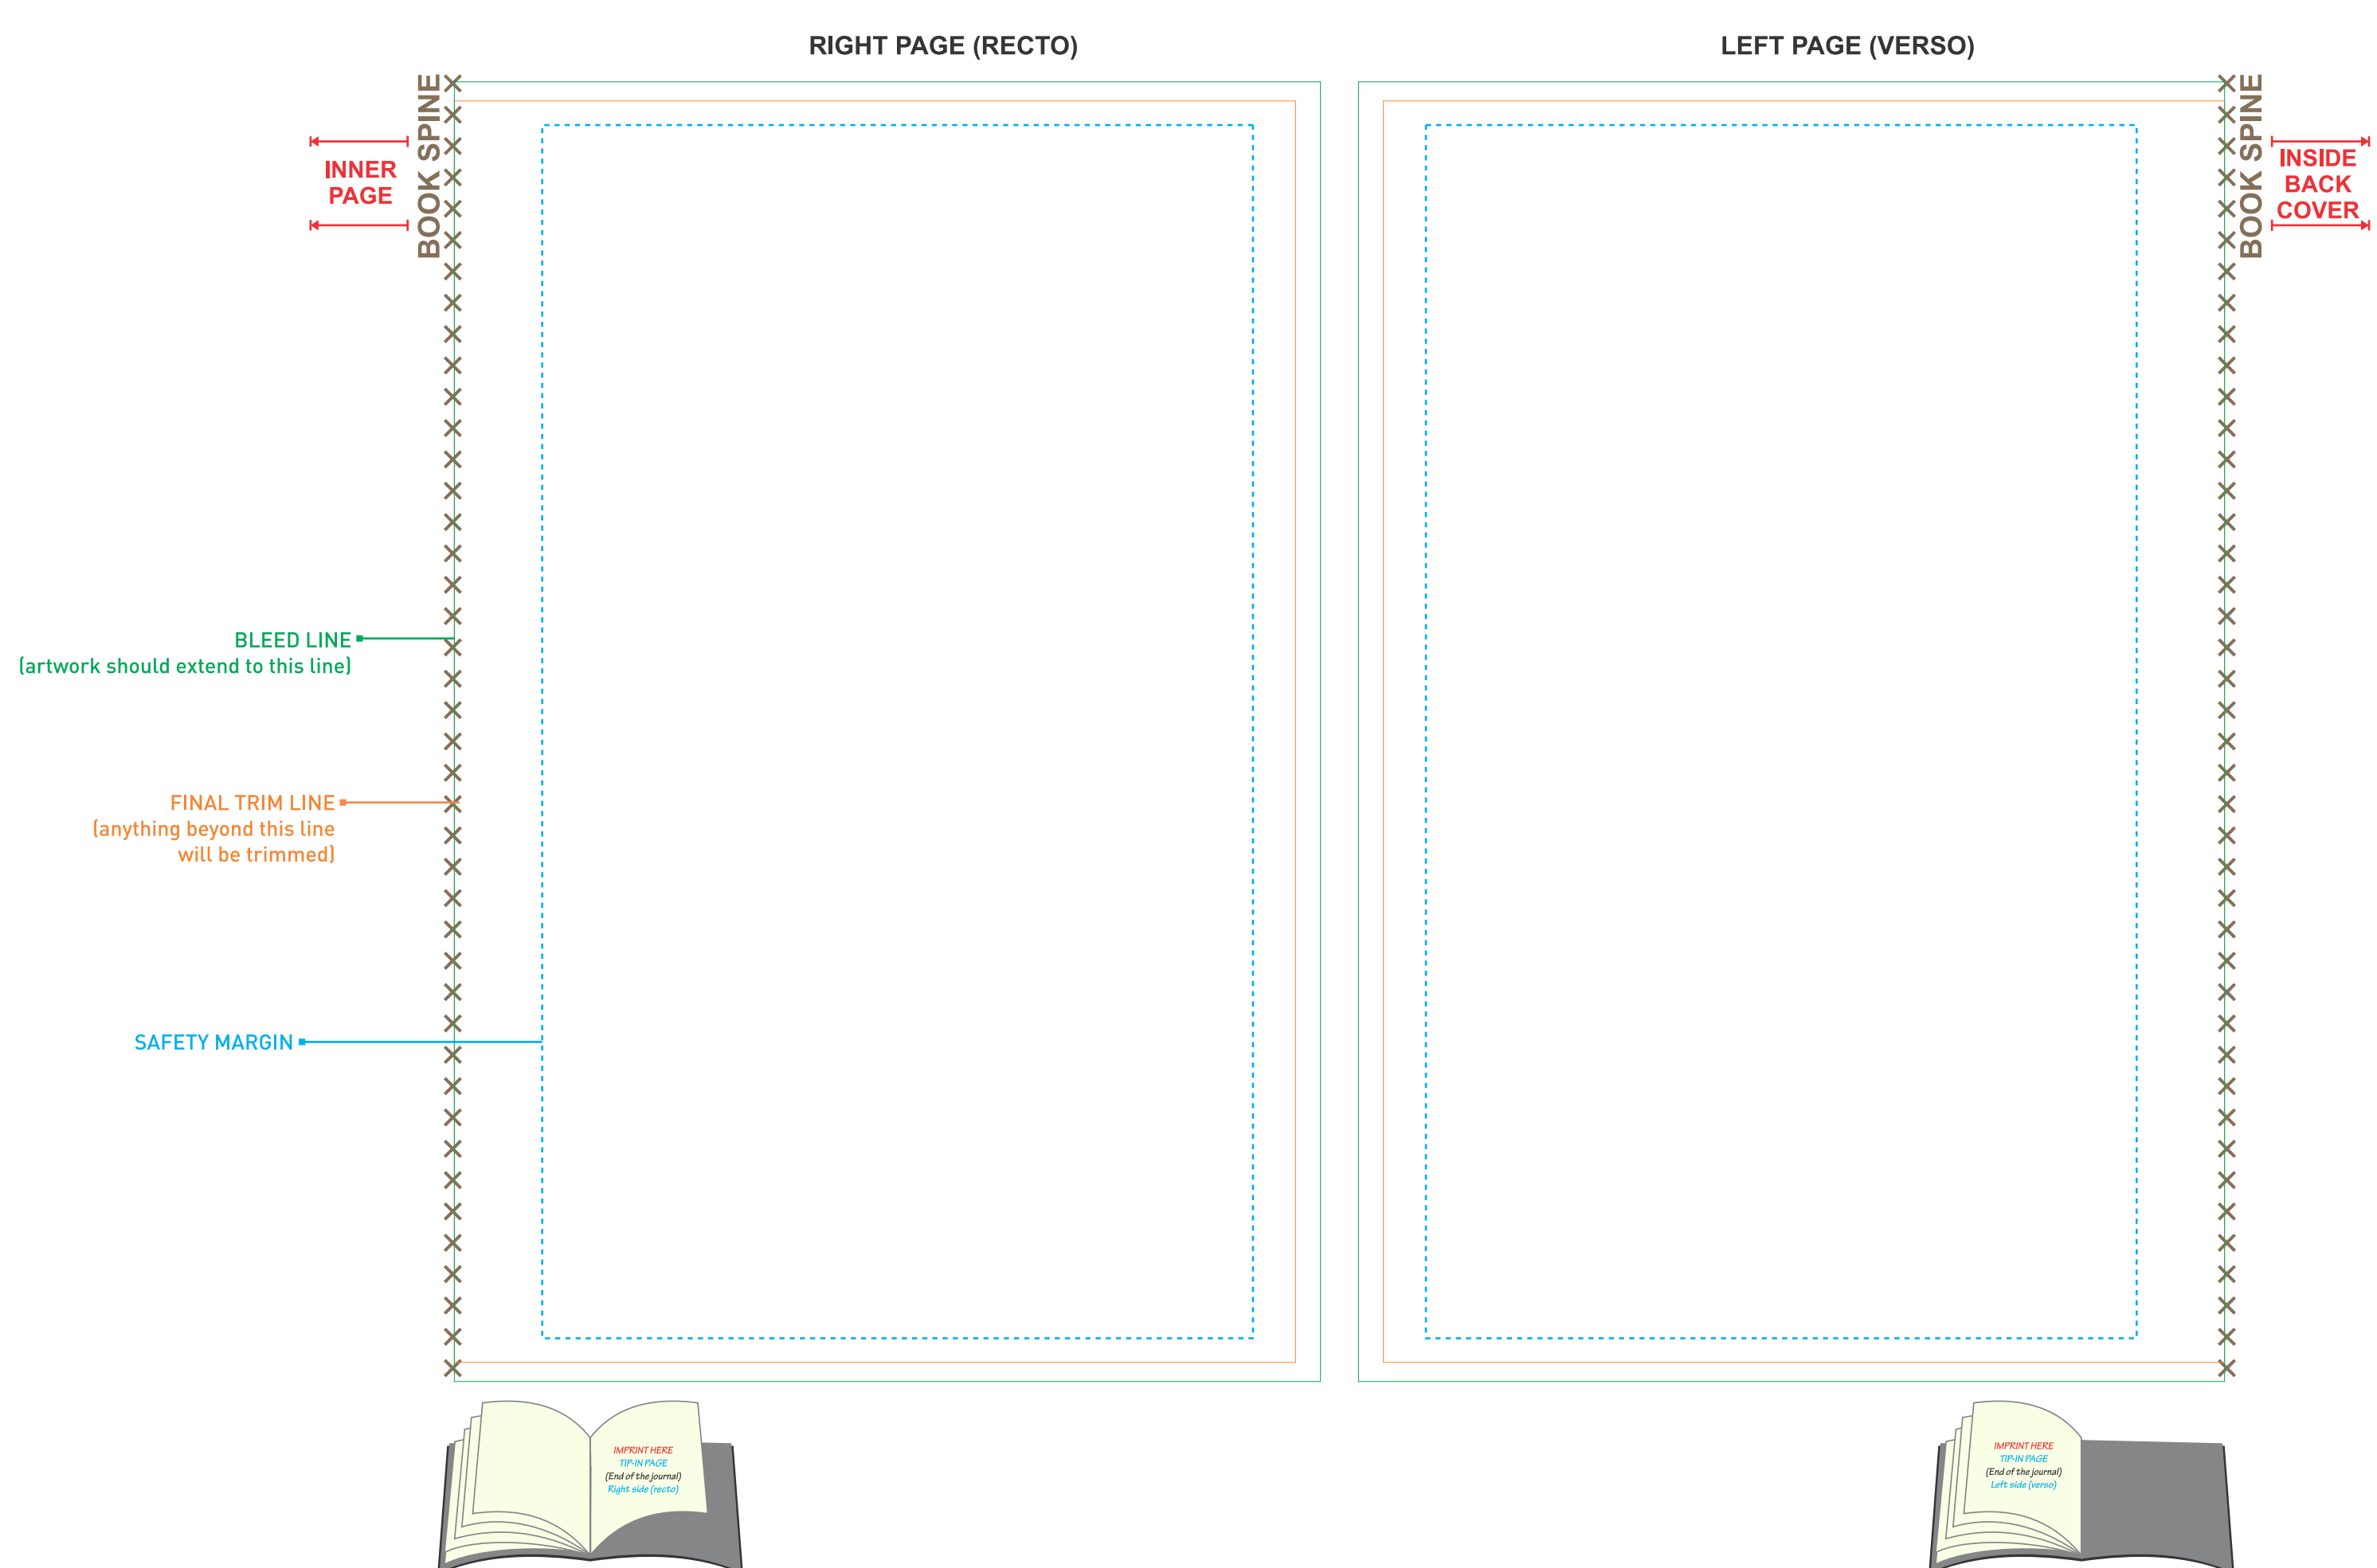

SC1061 MAGNA PERFECT BOUND JOURNAL - 5.5 x 8.25"
28 PAGES
OUTSIDE COVER

SC1061 MAGNA PERFECT BOUND JOURNAL - 5.5 x 8.25"
28 PAGES
INSIDE COVER

ARTWORK SPECIFICATIONS

- Create your artwork on a separate layer - do not merge artwork with the template layer.
- All text should be converted to curves.
- Embed all linked image files.
- Digital artwork **MUST** be sent in a high resolution PDF file (a separate file for each imprint) and should be in CMYK mode at a minimum resolution of 300 dpi sized at 100%.
- Please respect the parameters of this template and be advised that failure to provide artwork to the specifications listed above may result in production delays.
- You can change the color of the **SCRIBL** logo on the back to black or white depending on the background of your artwork. It cannot be resized.
- You can decide to remove the **SCRIBL** logo on the back but the word **"CANADA"** must **ALWAYS** be there to show the country of origin.
- Please remove the **FSC Certification** logo if you do not want it printed. However, please note that you will not be able to call this journal an **FSC certified** item if the stamp is removed.
- If you keep the **FSC Certification** logo, under no circumstances can it be modified, the white background cannot be removed.

PLEASE REMOVE THIS STAMP AND ALL SPECIFICATION INFORMATION BEFORE SUBMITTING YOUR ARTWORK.

MAGNA PERFECT BOUND JOURNAL TIP-IN PAGE - 5.5 x 8.25"

TIP-IN PAGE AT THE BEGINNING OF THE JOURNAL

MAGNA PERFECT BOUND JOURNAL TIP-IN PAGE - 5.5 x 8.25"

TIP-IN PAGE AT THE MIDDLE OF THE JOURNAL

MAGNA PERFECT BOUND JOURNAL TIP-IN PAGE - 5.5 x 8.25"

TIP-IN PAGE AT THE END OF THE JOURNAL

SCRIBL JOURNAL - 5.5 x 8.25" MAGNA - SINGLE JOURNAL

BLEED: 13 x 2.2 || TRIM: 12.8 x 2

SCRIBL JOURNAL - 5.5 x 8.25" MAGNA - 3 PACK

BLEED: 15.2 x 2.2 || TRIM: 15 x 2