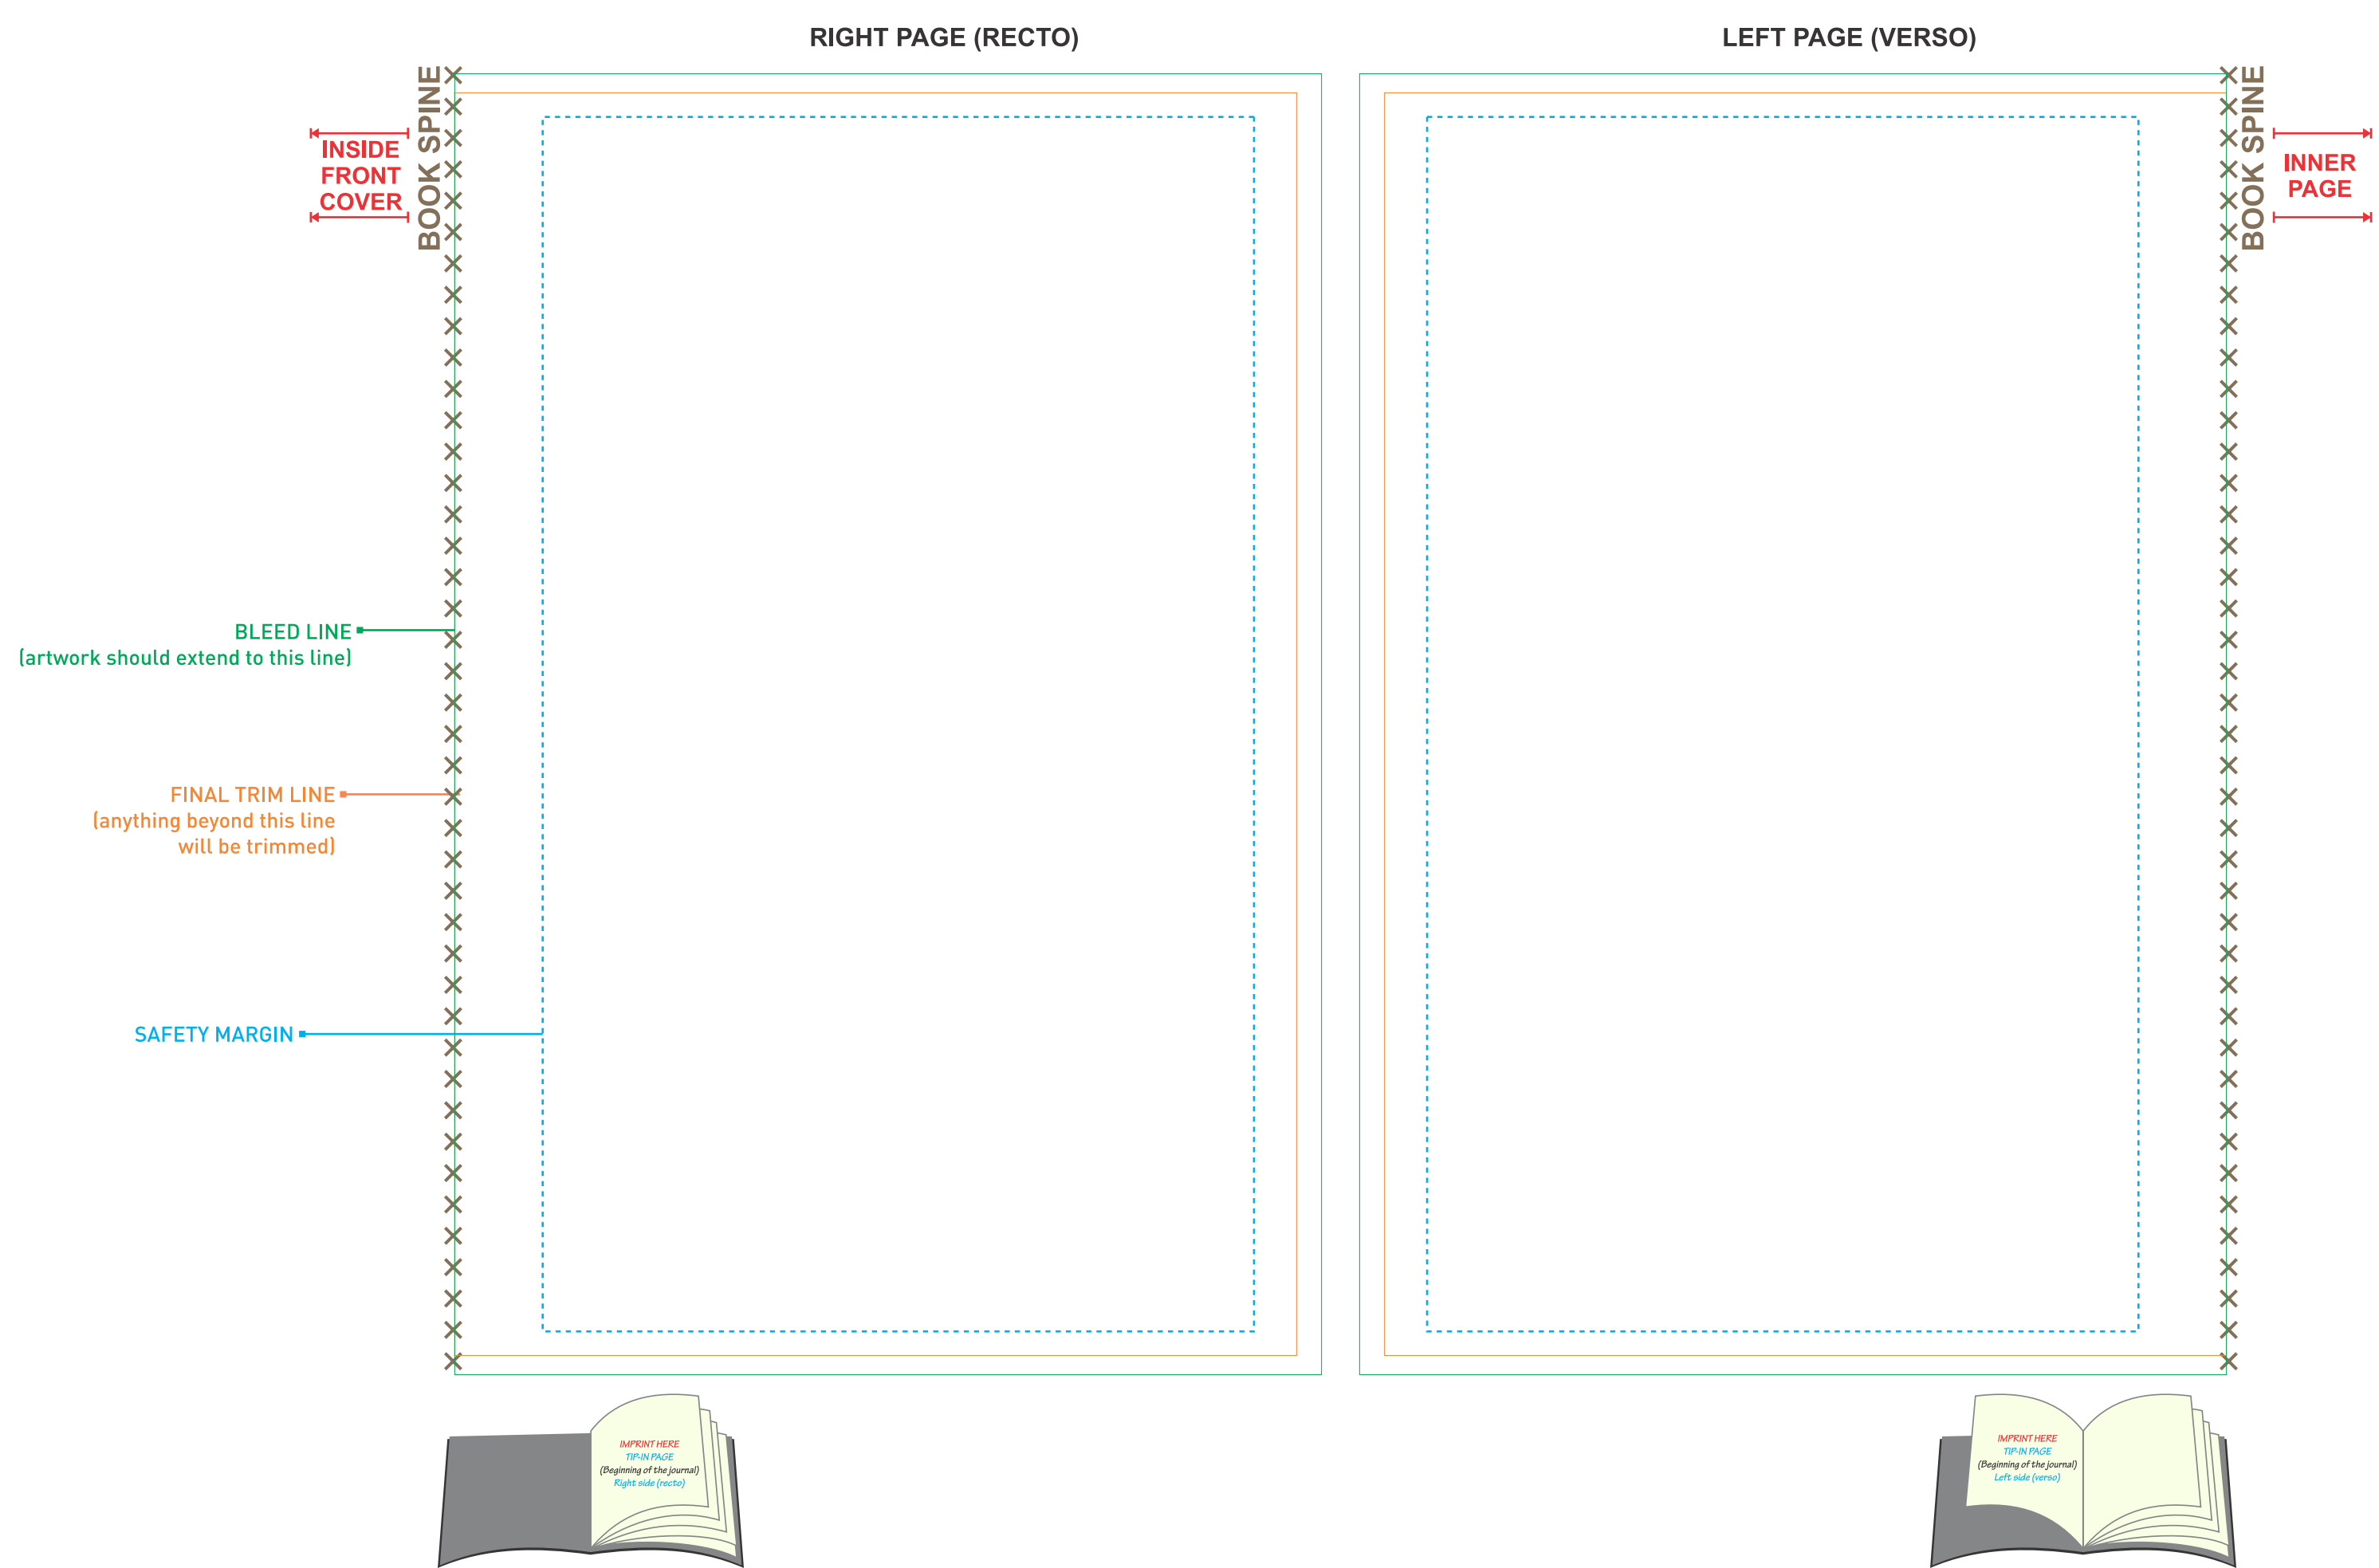

SC1061 MAGNA PERFECT BOUND JOURNAL - 5.5 x 8.25"
28 PAGES
OUTSIDE COVER

SC1061 MAGNA PERFECT BOUND JOURNAL - 5.5 x 8.25"
28 PAGES
INSIDE COVER

ARTWORK SPECIFICATIONS

- Create your artwork on a separate layer - do not merge artwork with the template layer.
- All text should be converted to curves.
- Embed all linked image files.
- Digital artwork **MUST** be sent in a high resolution PDF file (a separate file for each imprint) and should be in CMYK mode at a minimum resolution of 300 dpi sized at 100%.
- Please respect the parameters of this template and be advised that failure to provide artwork to the specifications listed above may result in production delays.
- You can change the color of the **SCRIBL** logo on the back to black or white depending on the background of your artwork. It cannot be resized.
- You can decide to remove the **SCRIBL** logo on the back but the word **"CANADA"** must **ALWAYS** be there to show the country of origin.
- Please remove the **FSC Certification** logo if you do not want it printed. However, please note that you will not be able to call this journal an **FSC certified** item if the stamp is removed.
- If you keep the **FSC Certification** logo, under no circumstances can it be modified, the white background cannot be removed.

PLEASE REMOVE THIS STAMP AND ALL SPECIFICATION INFORMATION BEFORE SUBMITTING YOUR ARTWORK.

MAGNA PERFECT BOUND JOURNAL TIP-IN PAGE - 5.5 x 8.25"

TIP-IN PAGE AT THE BEGINNING OF THE JOURNAL

MAGNA PERFECT BOUND JOURNAL TIP-IN PAGE - 5.5 x 8.25"

TIP-IN PAGE AT THE MIDDLE OF THE JOURNAL

MAGNA PERFECT BOUND JOURNAL TIP-IN PAGE - 5.5 x 8.25"

TIP-IN PAGE AT THE END OF THE JOURNAL

SCRIBL JOURNAL - 5.5 x 8.25" MAGNA - SINGLE JOURNAL

BLEED: 13 x 2.2 || TRIM: 12.8 x 2

SCRIBL JOURNAL - 5.5 x 8.25" MAGNA - 3 PACK

BLEED: 15.2 x 2.2 || TRIM: 15 x 2