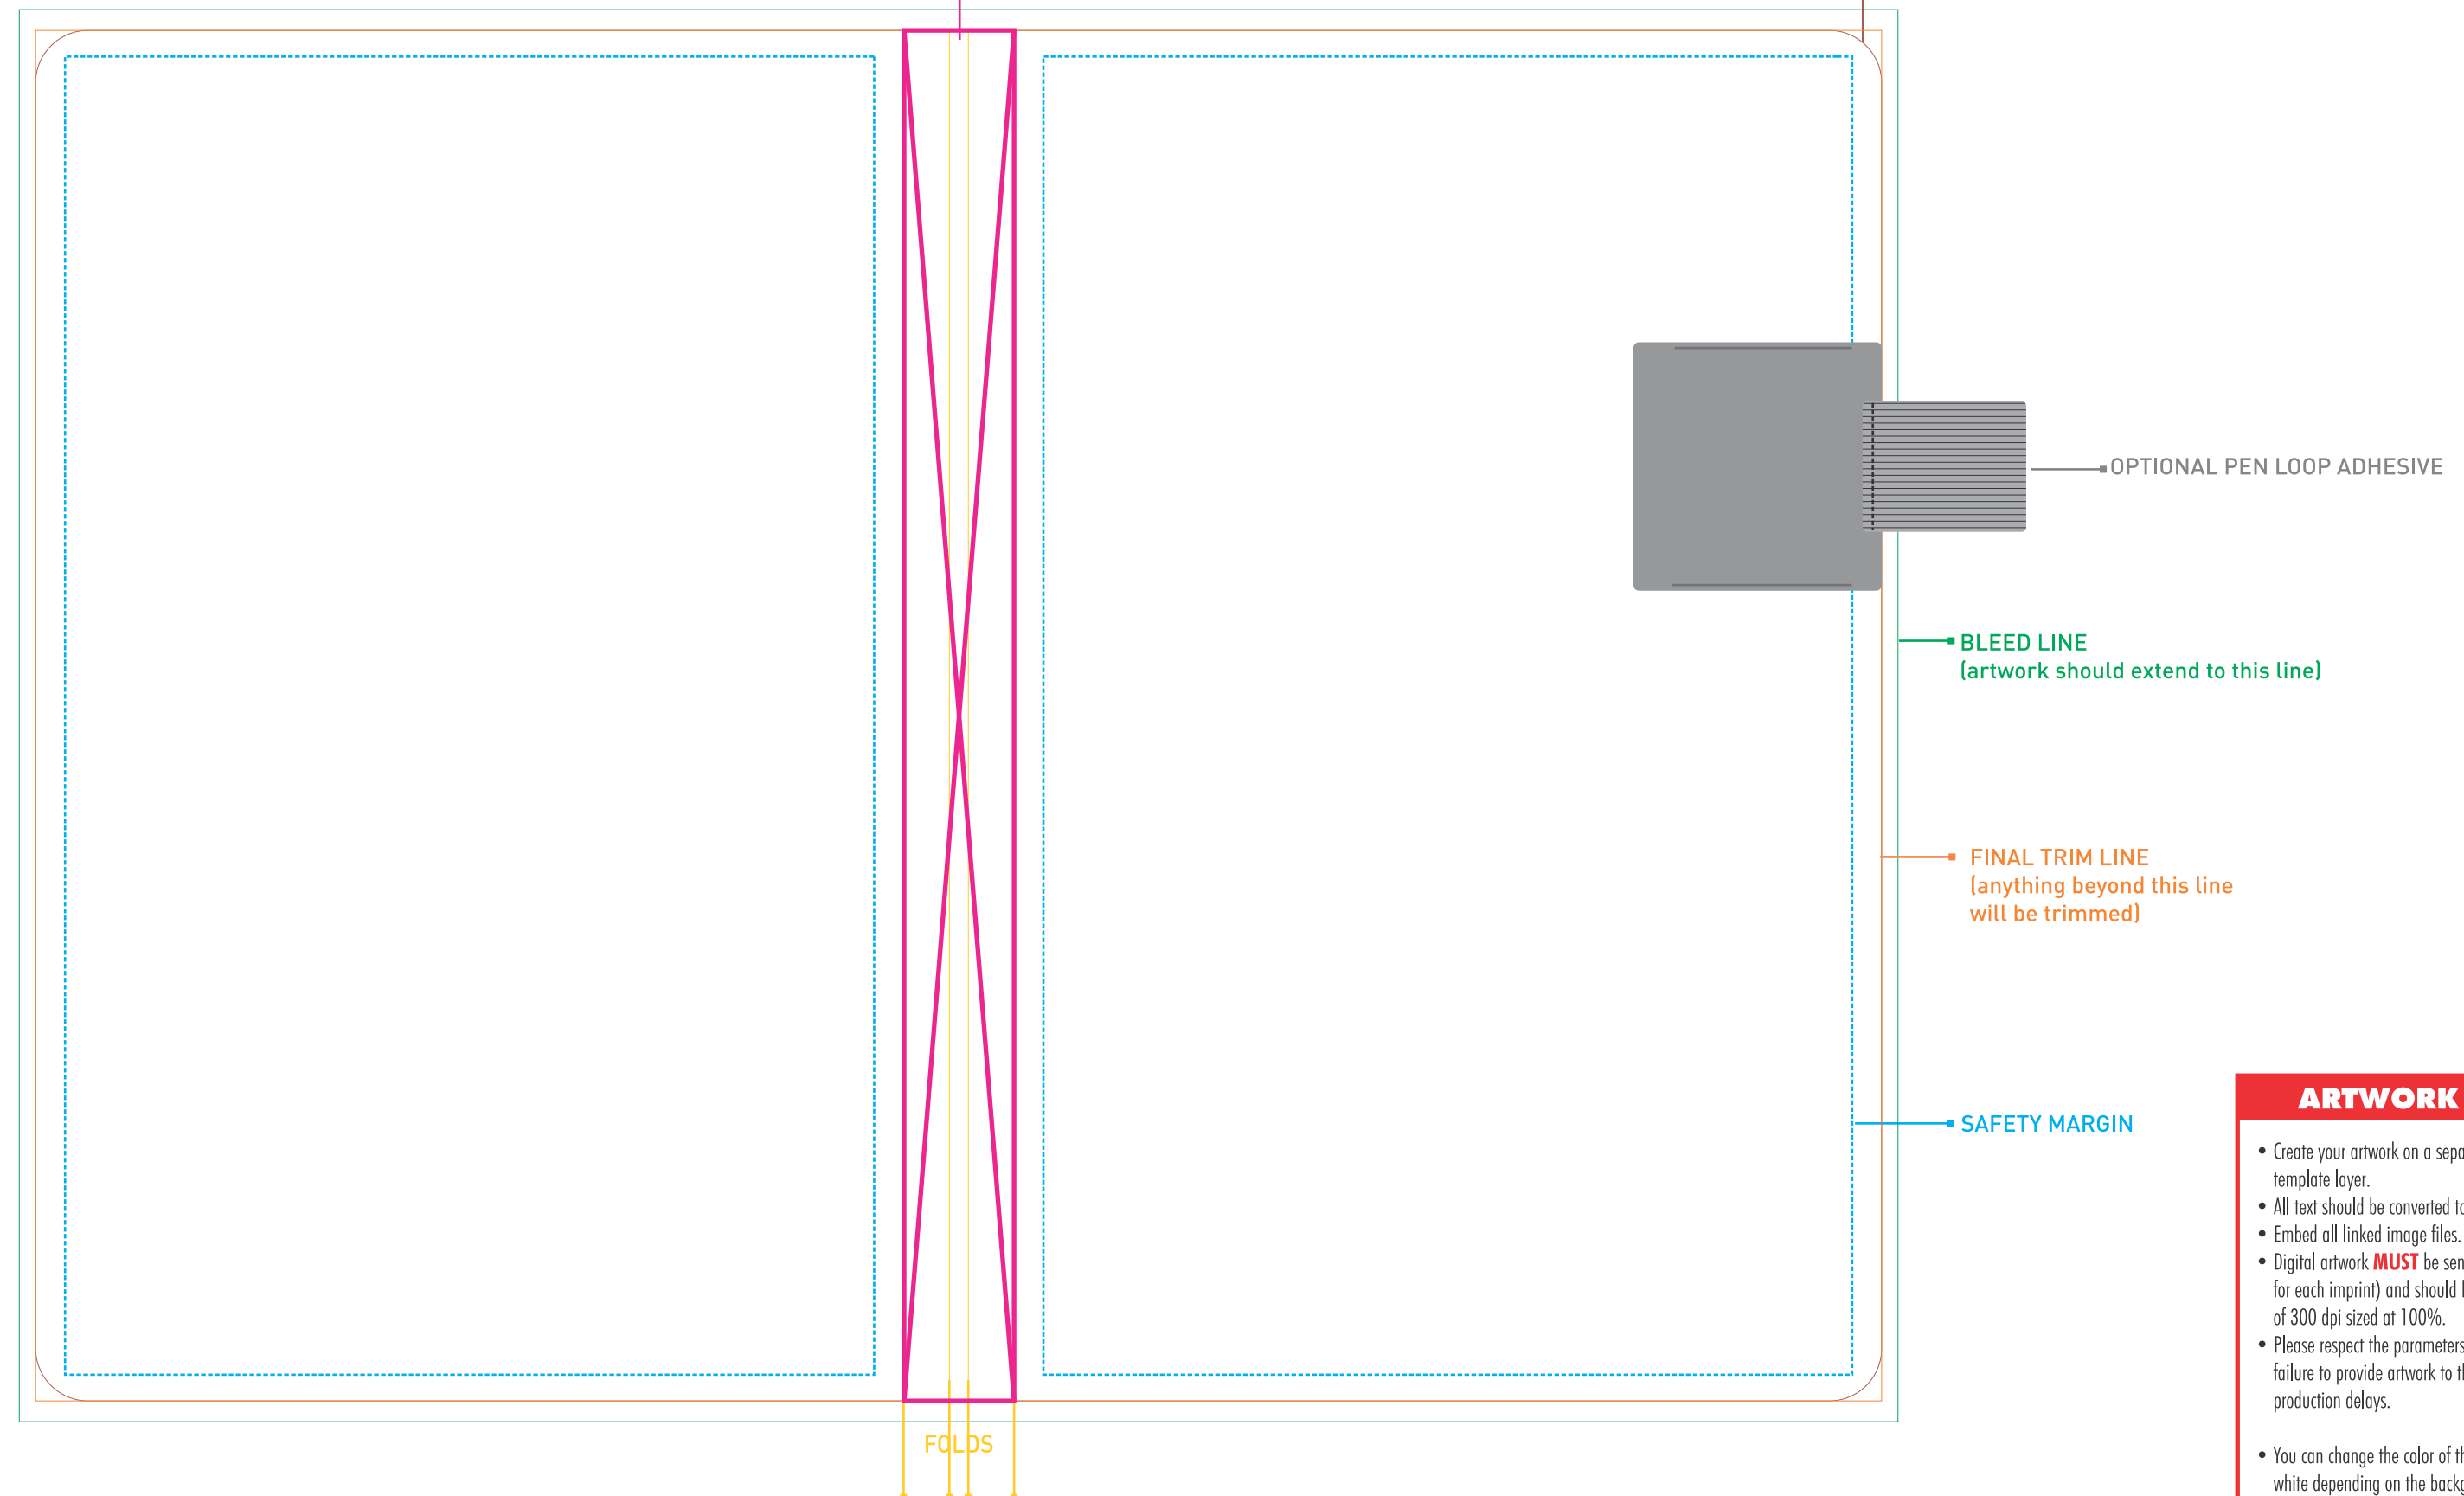

SC1061 MAGNA PERFECT BOUND JOURNAL - 5.5 x 8.25"
28 PAGES
OUTSIDE COVER

SC1061 MAGNA PERFECT BOUND JOURNAL - 5.5 x 8.25"
28 PAGES
INSIDE COVER

ARTWORK SPECIFICATIONS

- Create your artwork on a separate layer - do not merge artwork with the template layer.
- All text should be converted to curves.
- Embed all linked image files.
- Digital artwork **MUST** be sent in a high resolution PDF file (a separate file for each imprint) and should be in CMYK mode at a minimum resolution of 300 dpi sized at 100%.
- Please respect the parameters of this template and be advised that failure to provide artwork to the specifications listed above may result in production delays.
- You can change the color of the **SCRIBL** logo on the back to black or white depending on the background of your artwork. It cannot be resized.
- You can decide to remove the **SCRIBL** logo on the back but the word **"CANADA"** must **ALWAYS** be there to show the country of origin.
- Please remove the **FSC Certification** logo if you do not want it printed. However, please note that you will not be able to call this journal an **FSC certified** item if the stamp is removed.
- If you keep the **FSC Certification** logo, under no circumstances can it be modified, the white background cannot be removed.

PLEASE REMOVE THIS STAMP AND ALL SPECIFICATION INFORMATION BEFORE SUBMITTING YOUR ARTWORK.

MAGNA PERFECT BOUND JOURNAL TIP-IN PAGE - 5.5 x 8.25"

TIP-IN PAGE AT THE BEGINNING OF THE JOURNAL

MAGNA PERFECT BOUND JOURNAL TIP-IN PAGE - 5.5 x 8.25"

TIP-IN PAGE AT THE MIDDLE OF THE JOURNAL

MAGNA PERFECT BOUND JOURNAL TIP-IN PAGE - 5.5 x 8.25"

TIP-IN PAGE AT THE END OF THE JOURNAL

SCRIBL JOURNAL - 5.5 x 8.25" MAGNA - SINGLE JOURNAL

BLEED: 13 x 2.2 || TRIM: 12.8 x 2

SCRIBL JOURNAL - 5.5 x 8.25" MAGNA - 3 PACK

BLEED: 15.2 x 2.2 || TRIM: 15 x 2