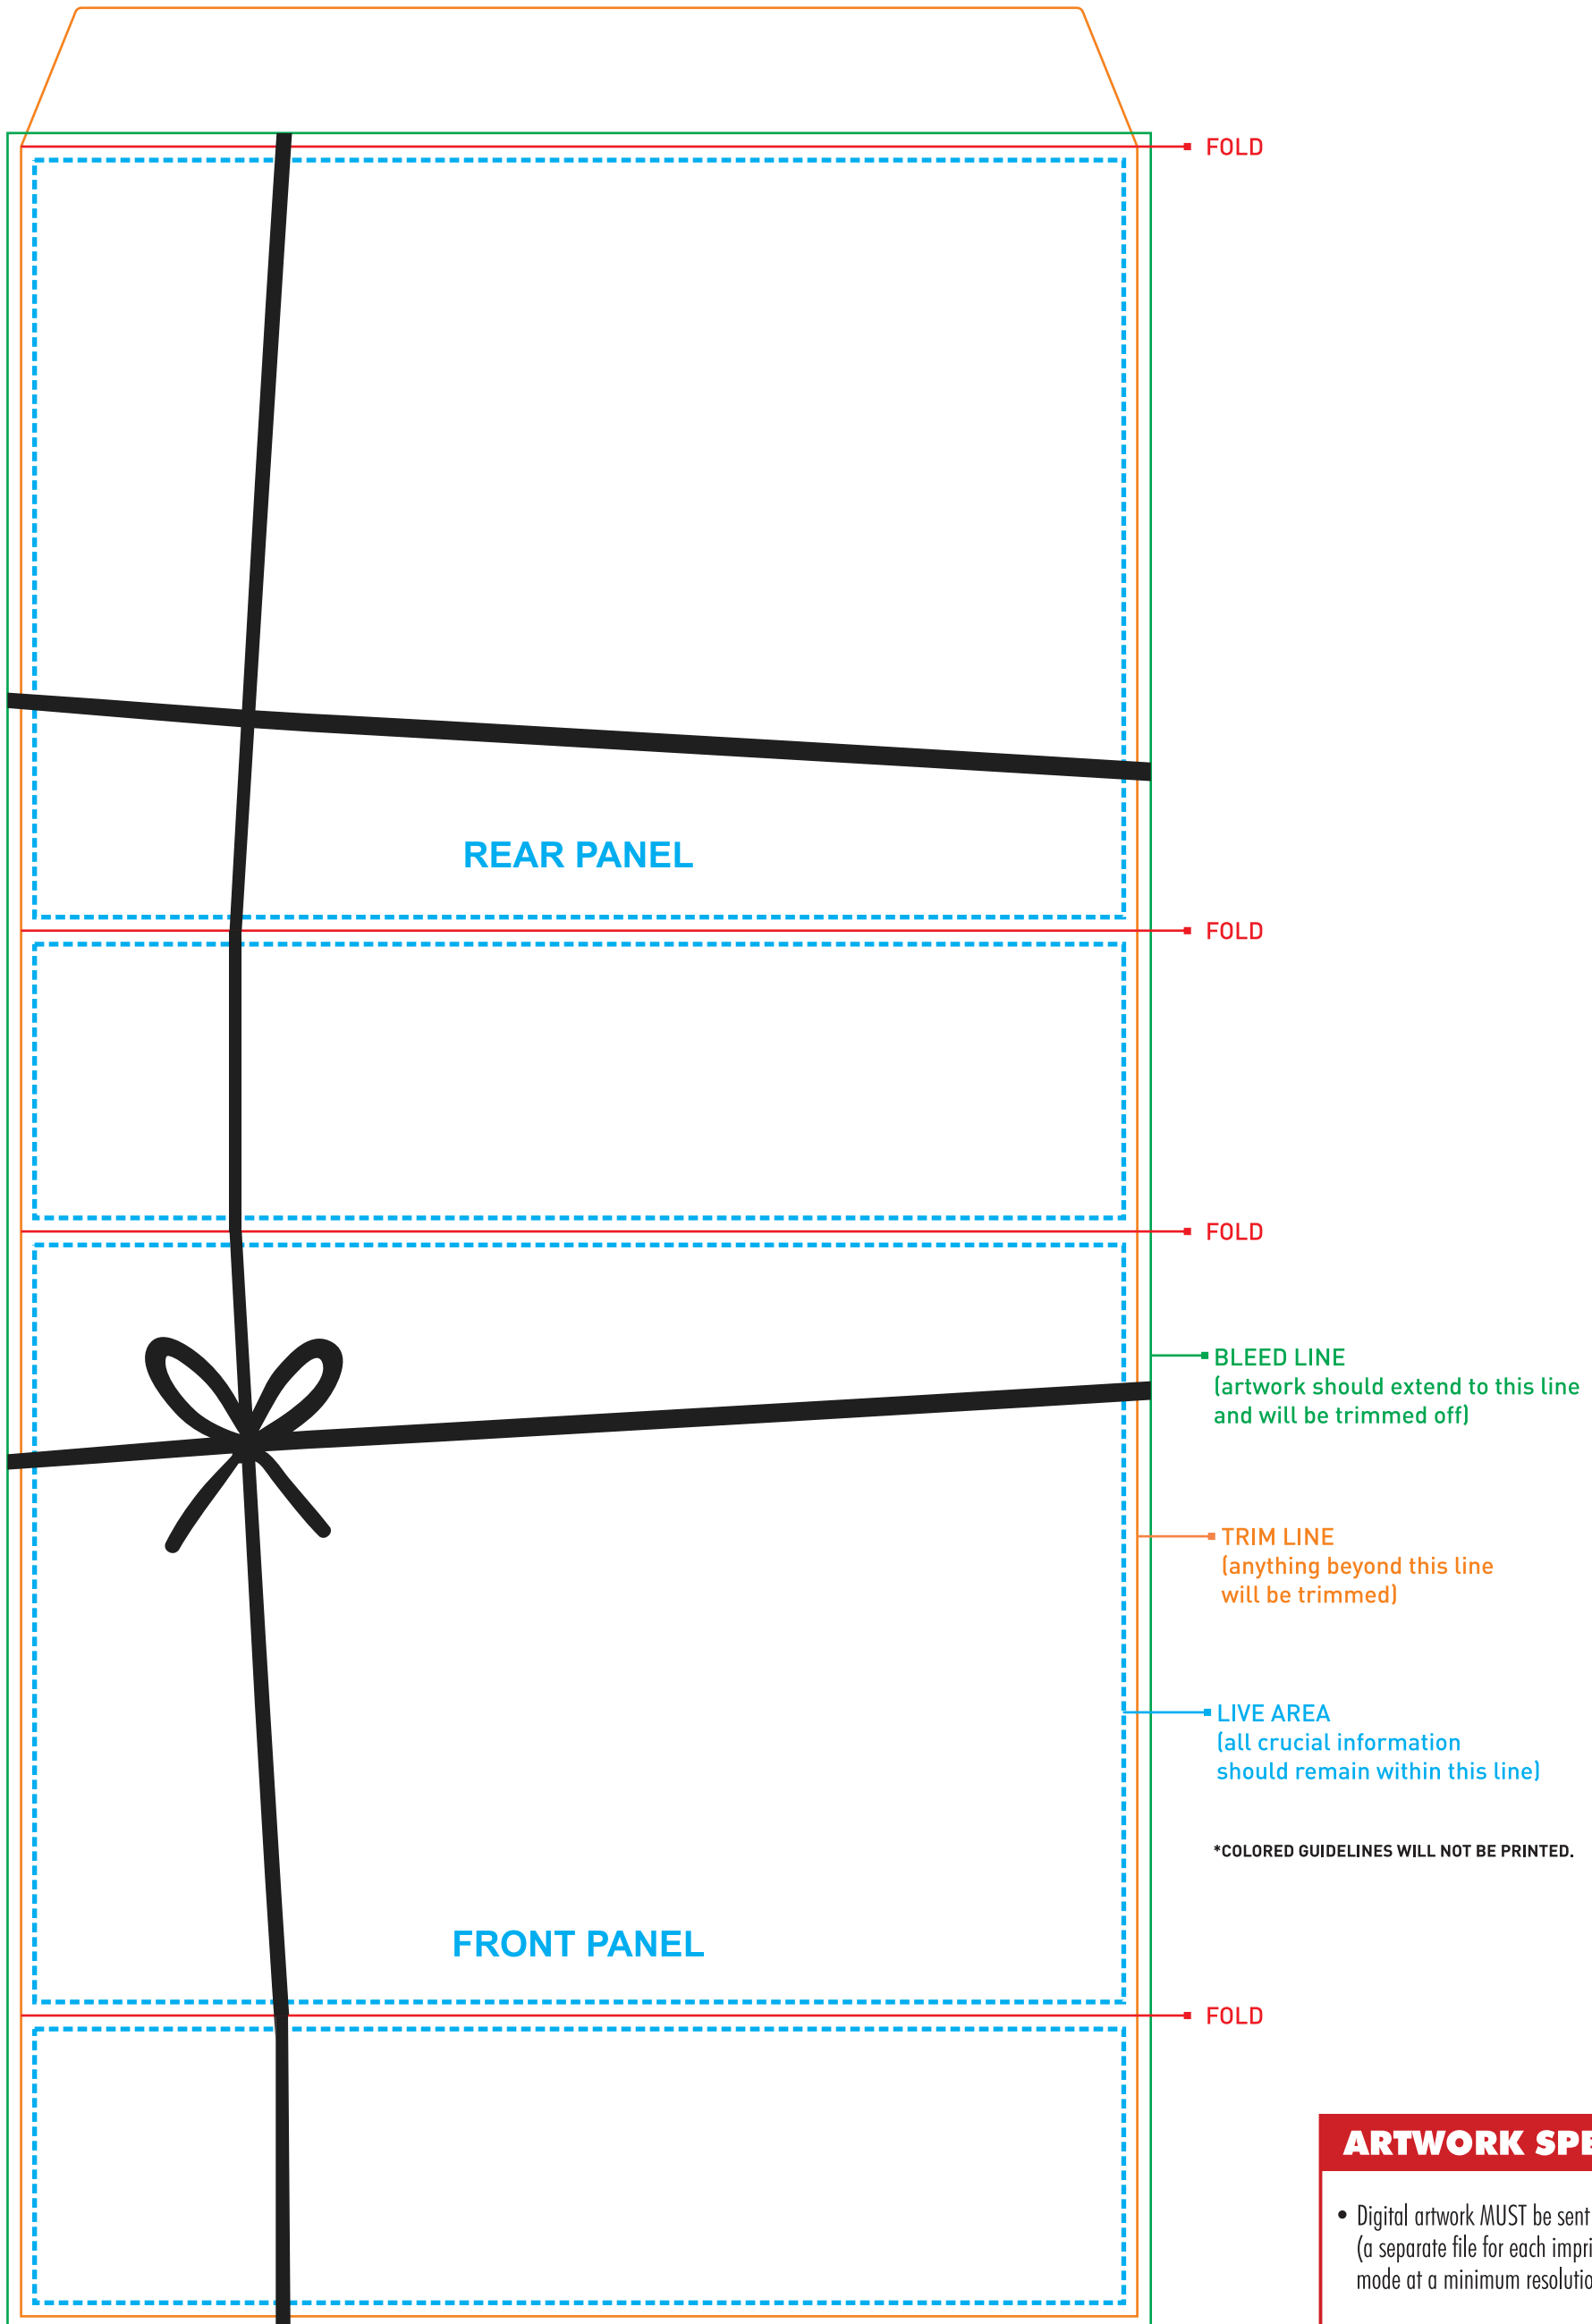

COMPATIBLE ITEM:

P526

DEFAULT PATTERN

S526 - Two Piece Gift Box Upgraded Sleeve

ARTWORK AT 100%

 Please note that the imprint color on this proof is approximate and the final printed color will vary due to the kraft colored paper.

ARTWORK SPECIFICATIONS

- Digital artwork **MUST** be sent in a high resolution PDF file (a separate file for each imprint) and should be in CMYK mode at a minimum resolution of 300 dpi sized at 100%.
- Please respect the parameters of this template and be advised that failure to provide artwork to the specifications listed above may result in production delays.
- **PLEASE REMOVE THIS STAMP AND ALL SPECIFICATION INFORMATION BEFORE SUBMITTING YOUR ARTWORK.**

COMPATIBLE ITEM:

P526

WITHOUT PATTERN

S526 - Two Piece Gift Box Upgraded Sleeve

ARTWORK AT 100%

 Please note that the imprint color on this proof is approximate and the final printed color will vary due to the kraft colored paper.