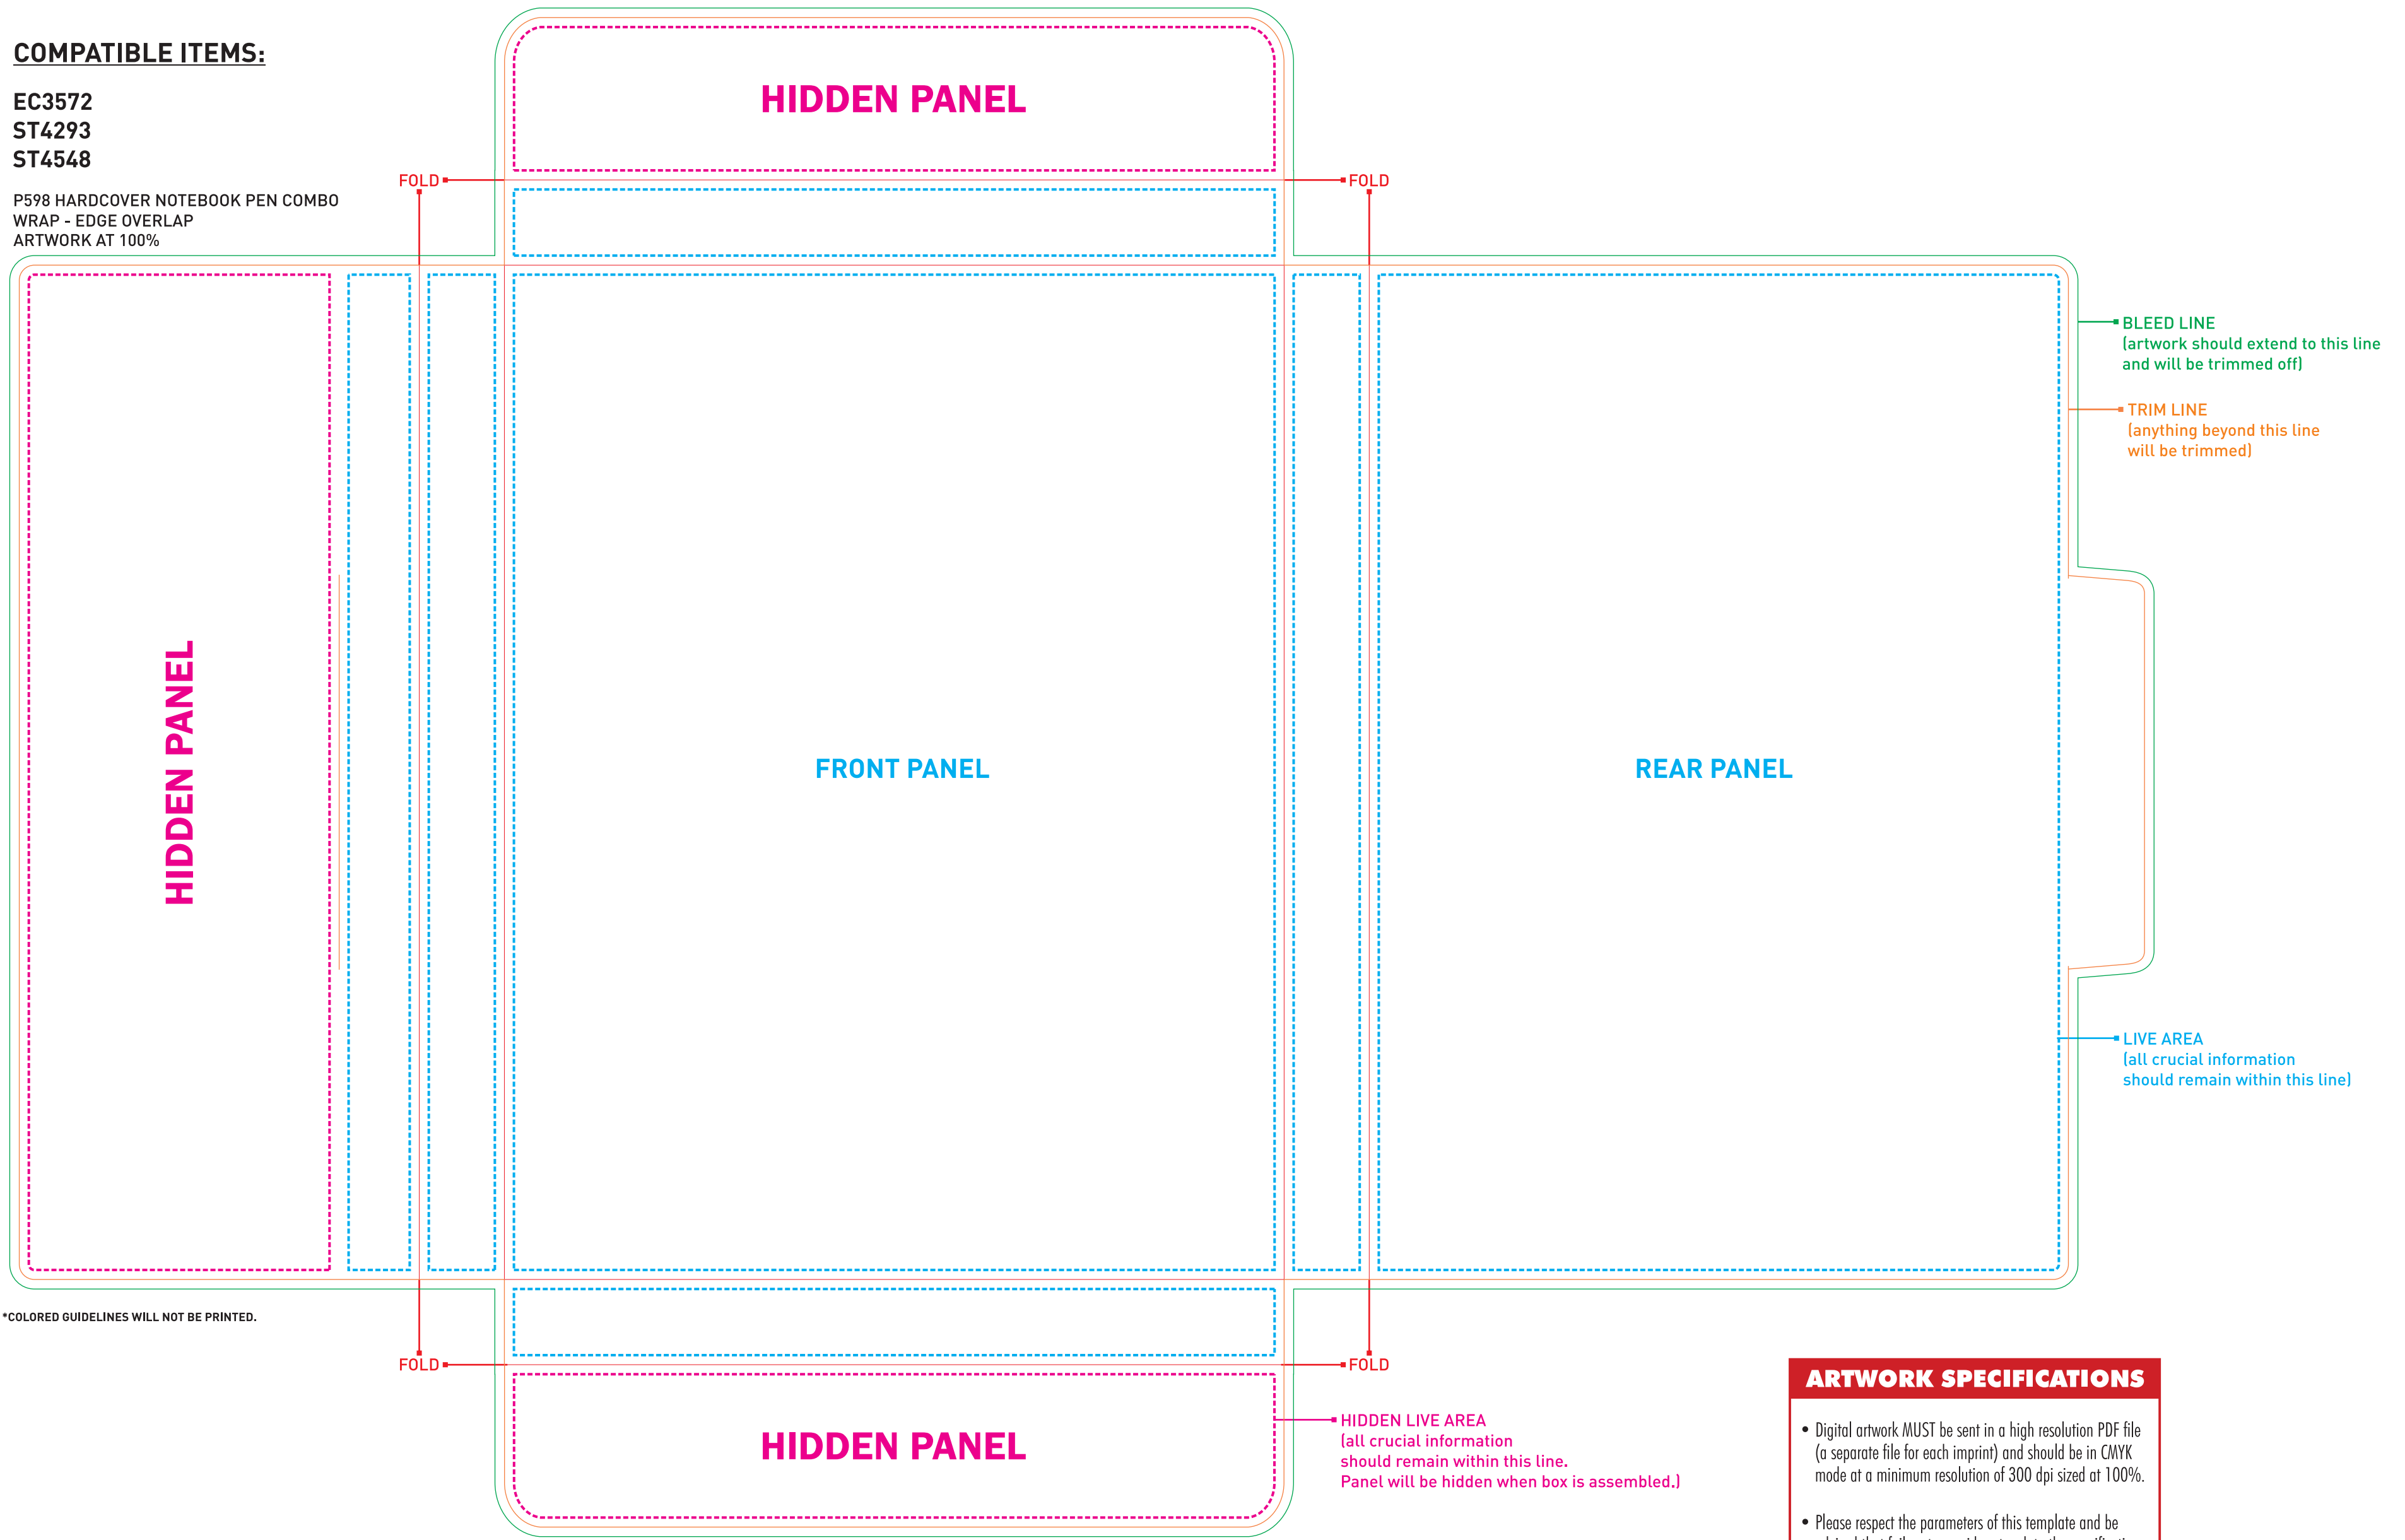

COMPATIBLE ITEMS:

EC3572
ST4293
ST4548

P598 HARDCOVER NOTEBOOK PEN COMBO
WRAP - EDGE OVERLAP
ARTWORK AT 100%

*COLORED GUIDELINES WILL NOT BE PRINTED.

ARTWORK SPECIFICATIONS

- Digital artwork **MUST** be sent in a high resolution PDF file (a separate file for each imprint) and should be in CMYK mode at a minimum resolution of 300 dpi sized at 100%.
- Please respect the parameters of this template and be advised that failure to provide artwork to the specifications listed above may result in production delays.
- **PLEASE REMOVE THIS STAMP AND ALL SPECIFICATION INFORMATION BEFORE SUBMITTING YOUR ARTWORK.**

HIDDEN PANEL

HIDDEN PANEL

FRONT PANEL

REAR PANEL

HIDDEN PANEL

FOLD

FOLD

FOLD

FOLD

HIDDEN LIVE AREA
(all crucial information should remain within this line. Panel will be hidden when box is assembled.)

BLEED LINE
(artwork should extend to this line and will be trimmed off)

TRIM LINE
(anything beyond this line will be trimmed)

LIVE AREA
(all crucial information should remain within this line)