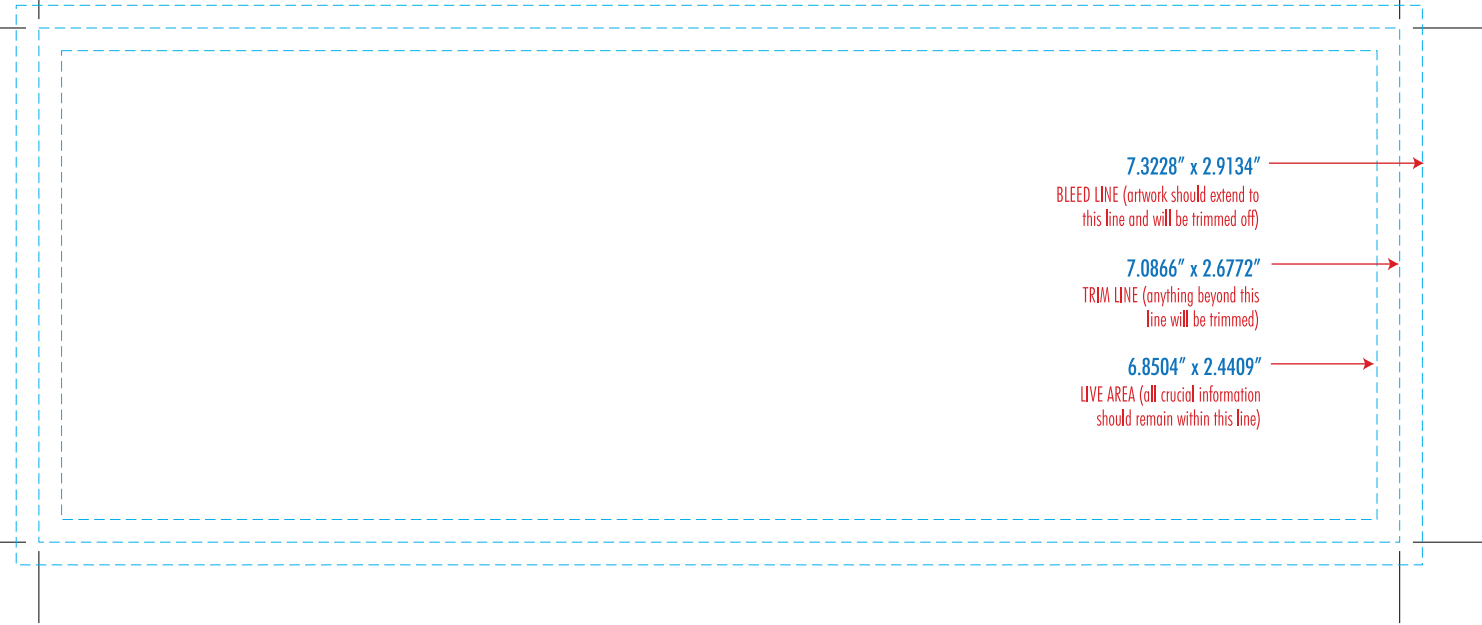

FRONT

ARTWORK SPECIFICATIONS

- Digital artwork **MUST** be sent in a high resolution PDF file (a separate file for each side) and should be in CMYK mode at a minimum resolution of 300 dpi, sized at 100%.
- Please respect the parameters of this template and be advised that failure to provide artwork to the specifications listed above may result in production delays.
- For delivery, please allow 3-4 weeks by air or 7-8 weeks by sea after approval of artwork.
- **PLEASE REMOVE THIS STAMP, DOTTED LINES AND ALL SPECIFICATION INFORMATION BEFORE SUBMITTING YOUR ARTWORK.**