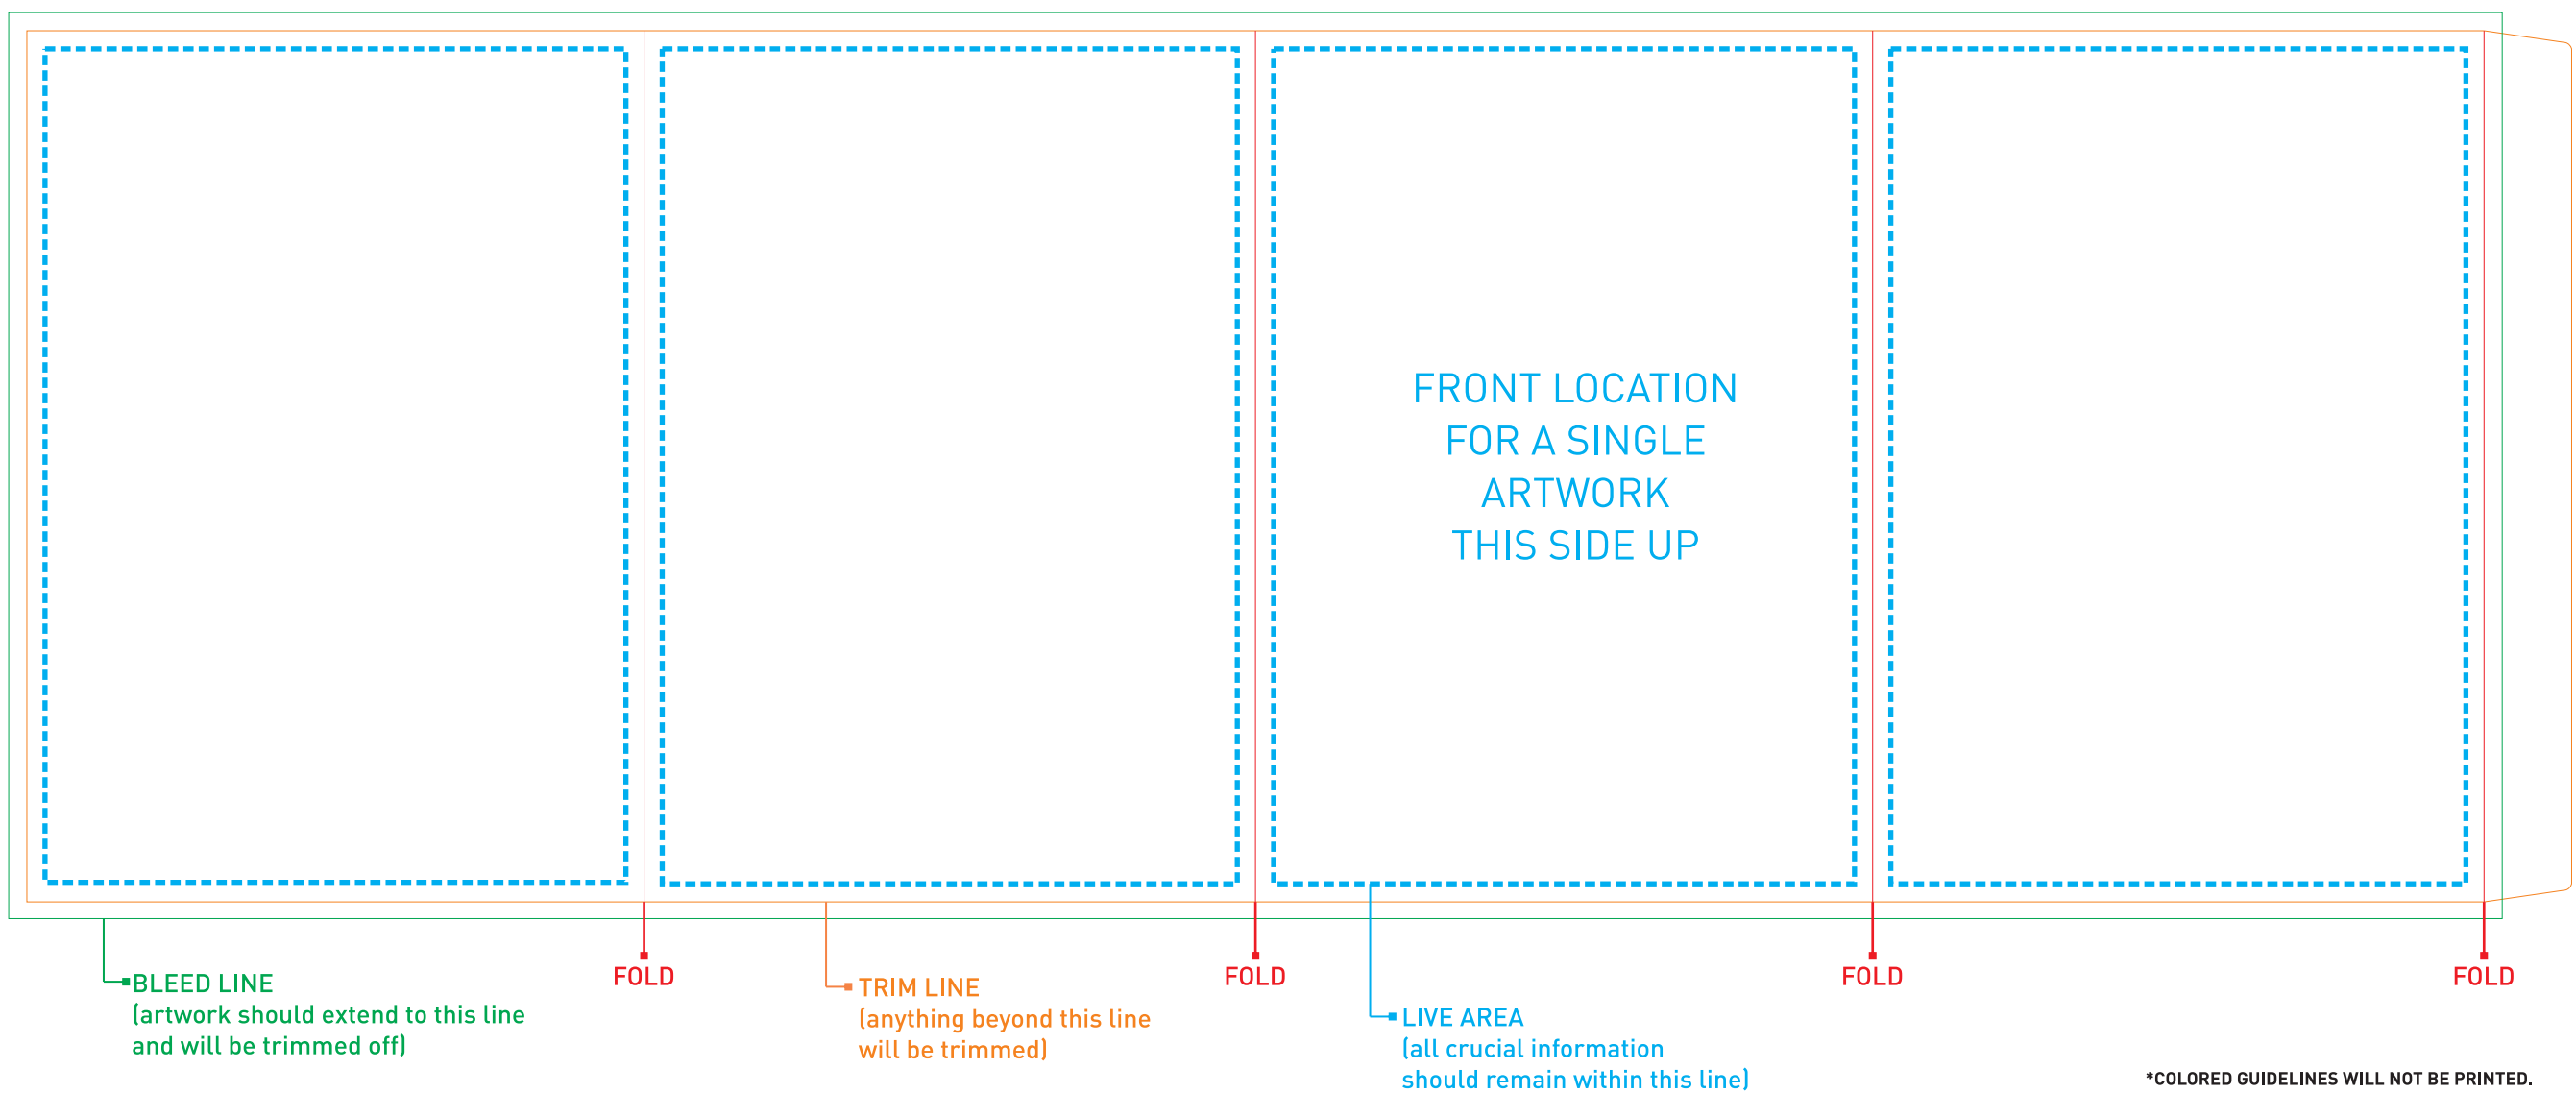

\*COLORED GUIDELINES WILL NOT BE PRINTED.  
**COMPATIBLE ITEMS:**  
- DW500

\*COLORED GUIDELINES WILL NOT BE PRINTED.  
**COMPATIBLE ITEMS:**  
- DW500

**ARTWORK SPECIFICATIONS**

- Digital artwork **MUST** be sent in a high resolution PDF file (a separate file for each imprint) and should be in CMYK mode at a minimum resolution of 300 dpi sized at 100%.
- Please respect the parameters of this template and be advised that failure to provide artwork to the specifications listed above may result in production delays.
- **PLEASE REMOVE THIS STAMP AND ALL SPECIFICATION INFORMATION BEFORE SUBMITTING YOUR ARTWORK.**