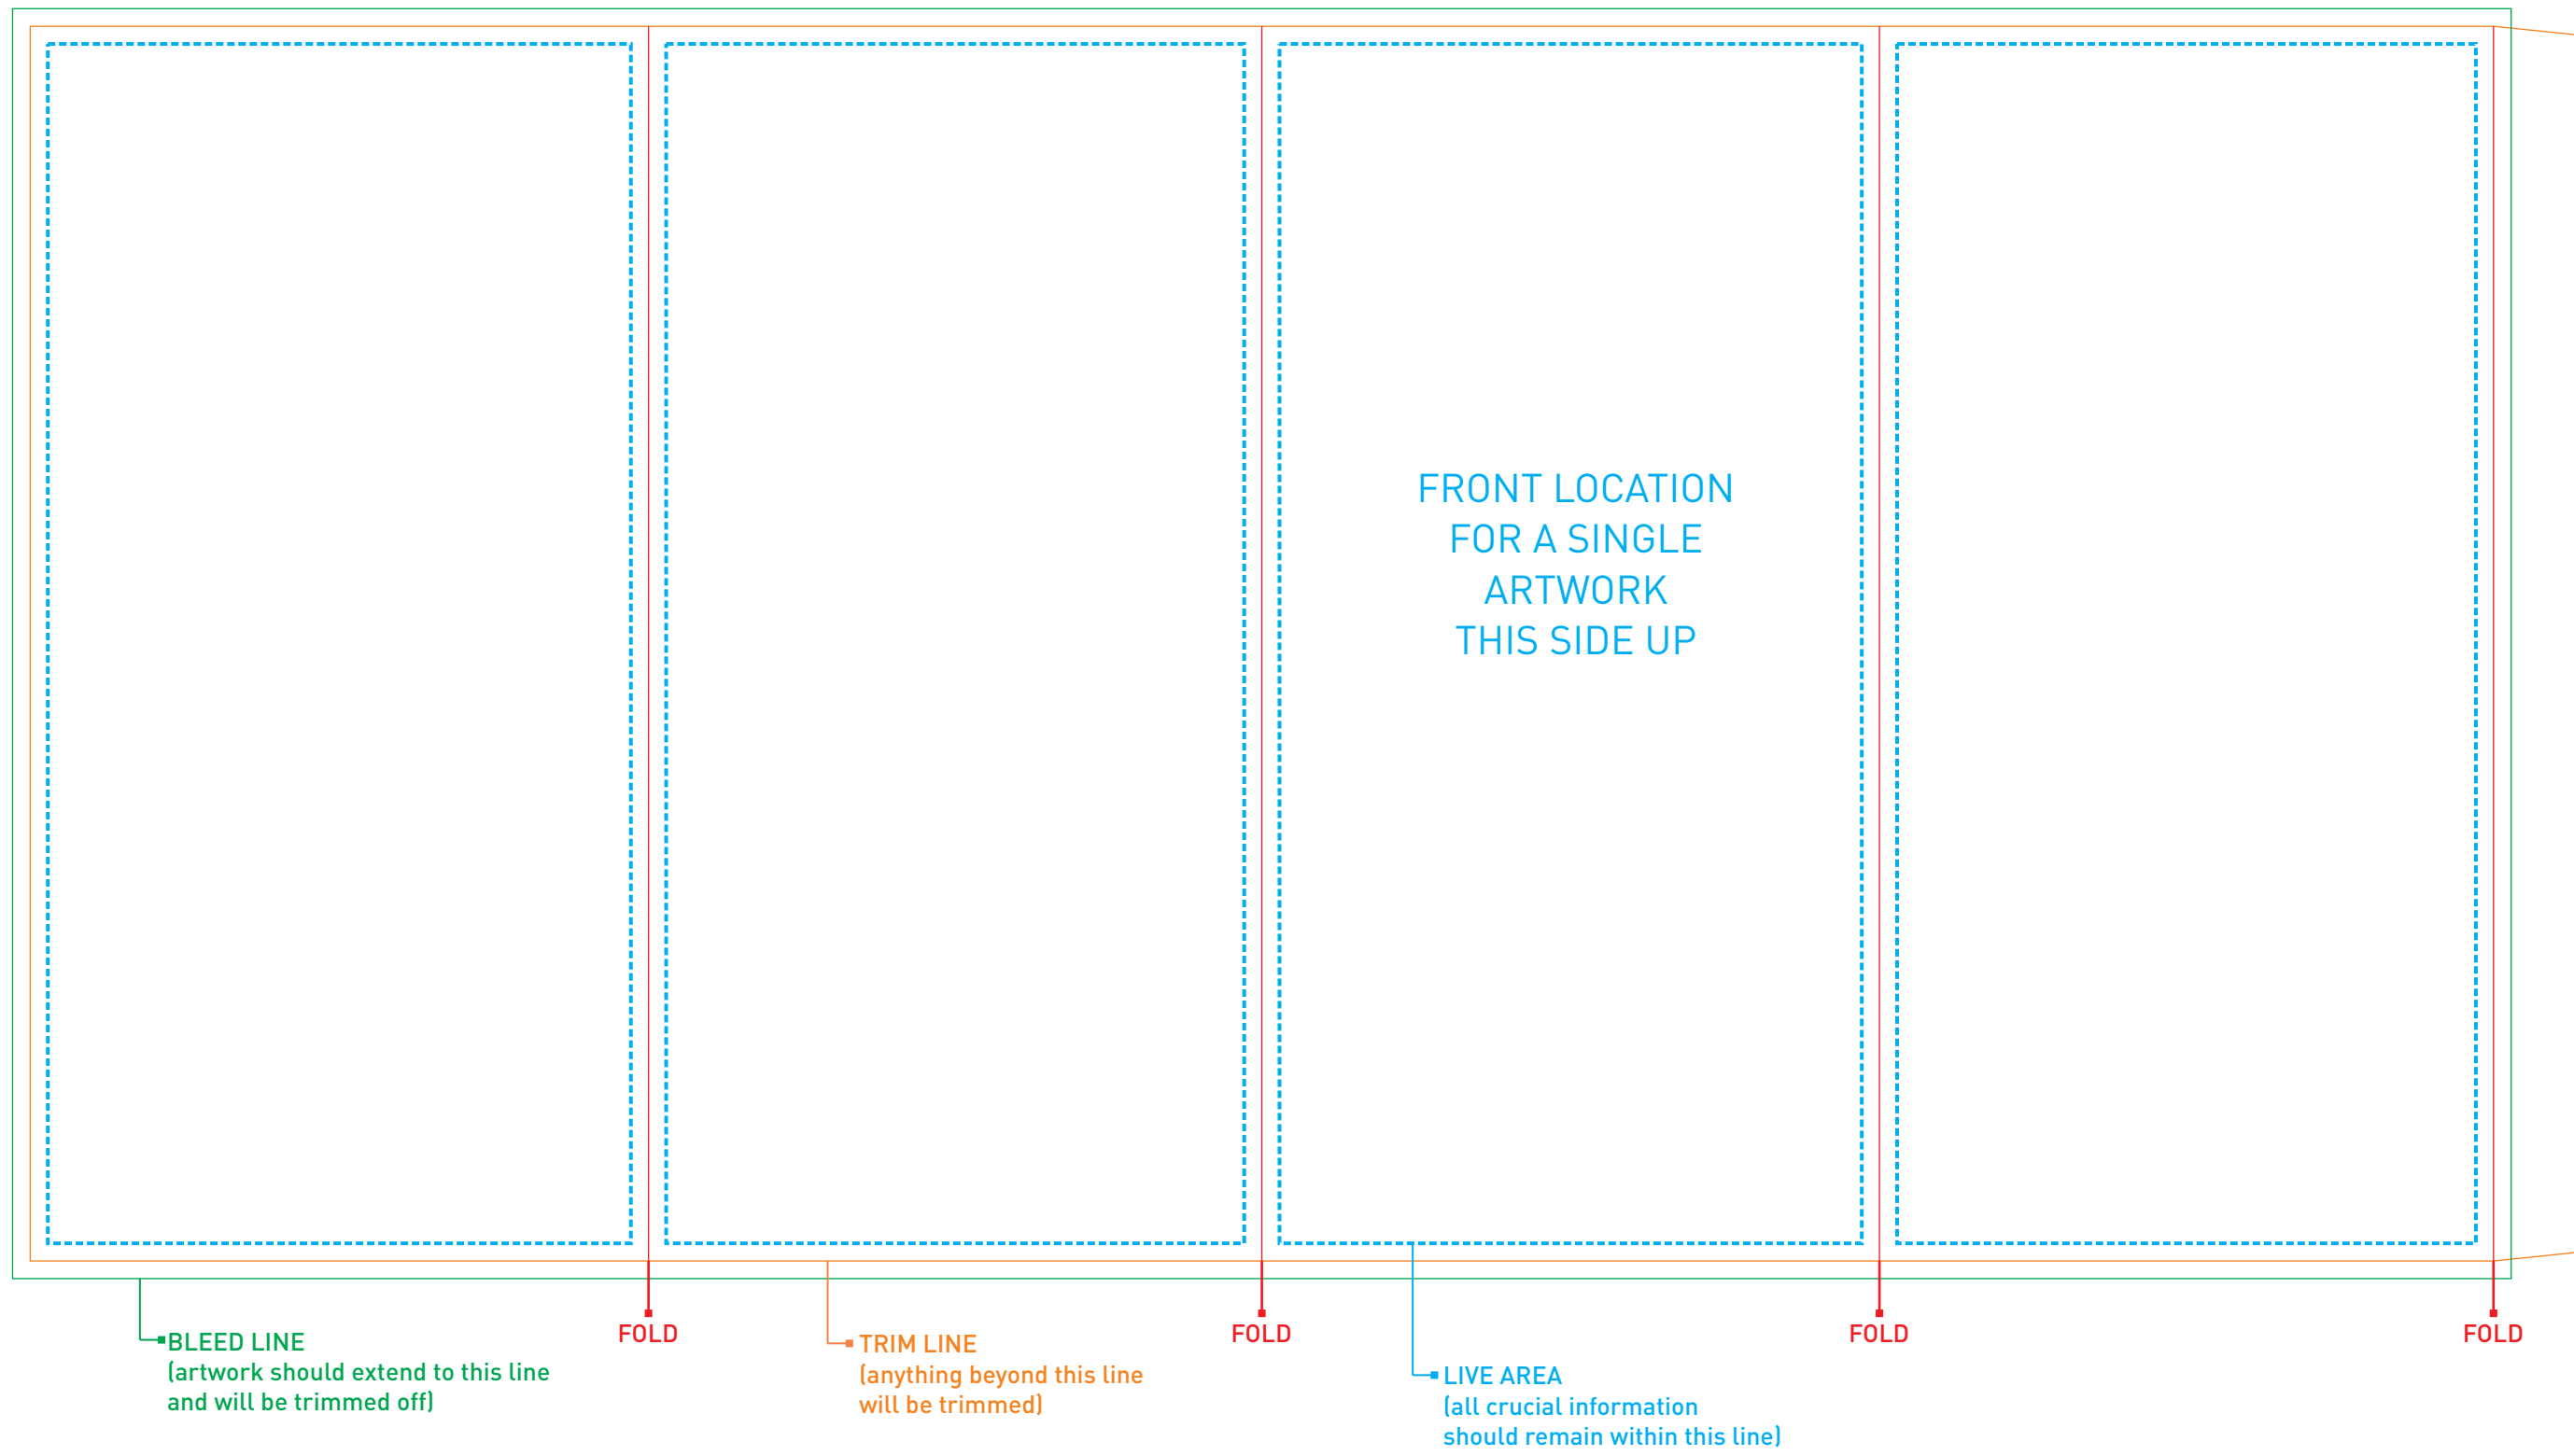

GAME CHANGER SLEEVE - FULL  
ARTWORK AT 100%

\*COLORED GUIDELINES WILL NOT BE PRINTED.  
**COMPATIBLE ITEMS:**  
- DW409

GAME CHANGER SLEEVE - HALF  
ARTWORK AT 100%

\*COLORED GUIDELINES WILL NOT BE PRINTED.  
**COMPATIBLE ITEMS:**  
- DW409

**ARTWORK SPECIFICATIONS**

- Digital artwork **MUST** be sent in a high resolution PDF file (a separate file for each imprint) and should be in CMYK mode at a minimum resolution of 300 dpi sized at 100%.
- Please respect the parameters of this template and be advised that failure to provide artwork to the specifications listed above may result in production delays.
- **PLEASE REMOVE THIS STAMP AND ALL SPECIFICATION INFORMATION BEFORE SUBMITTING YOUR ARTWORK.**