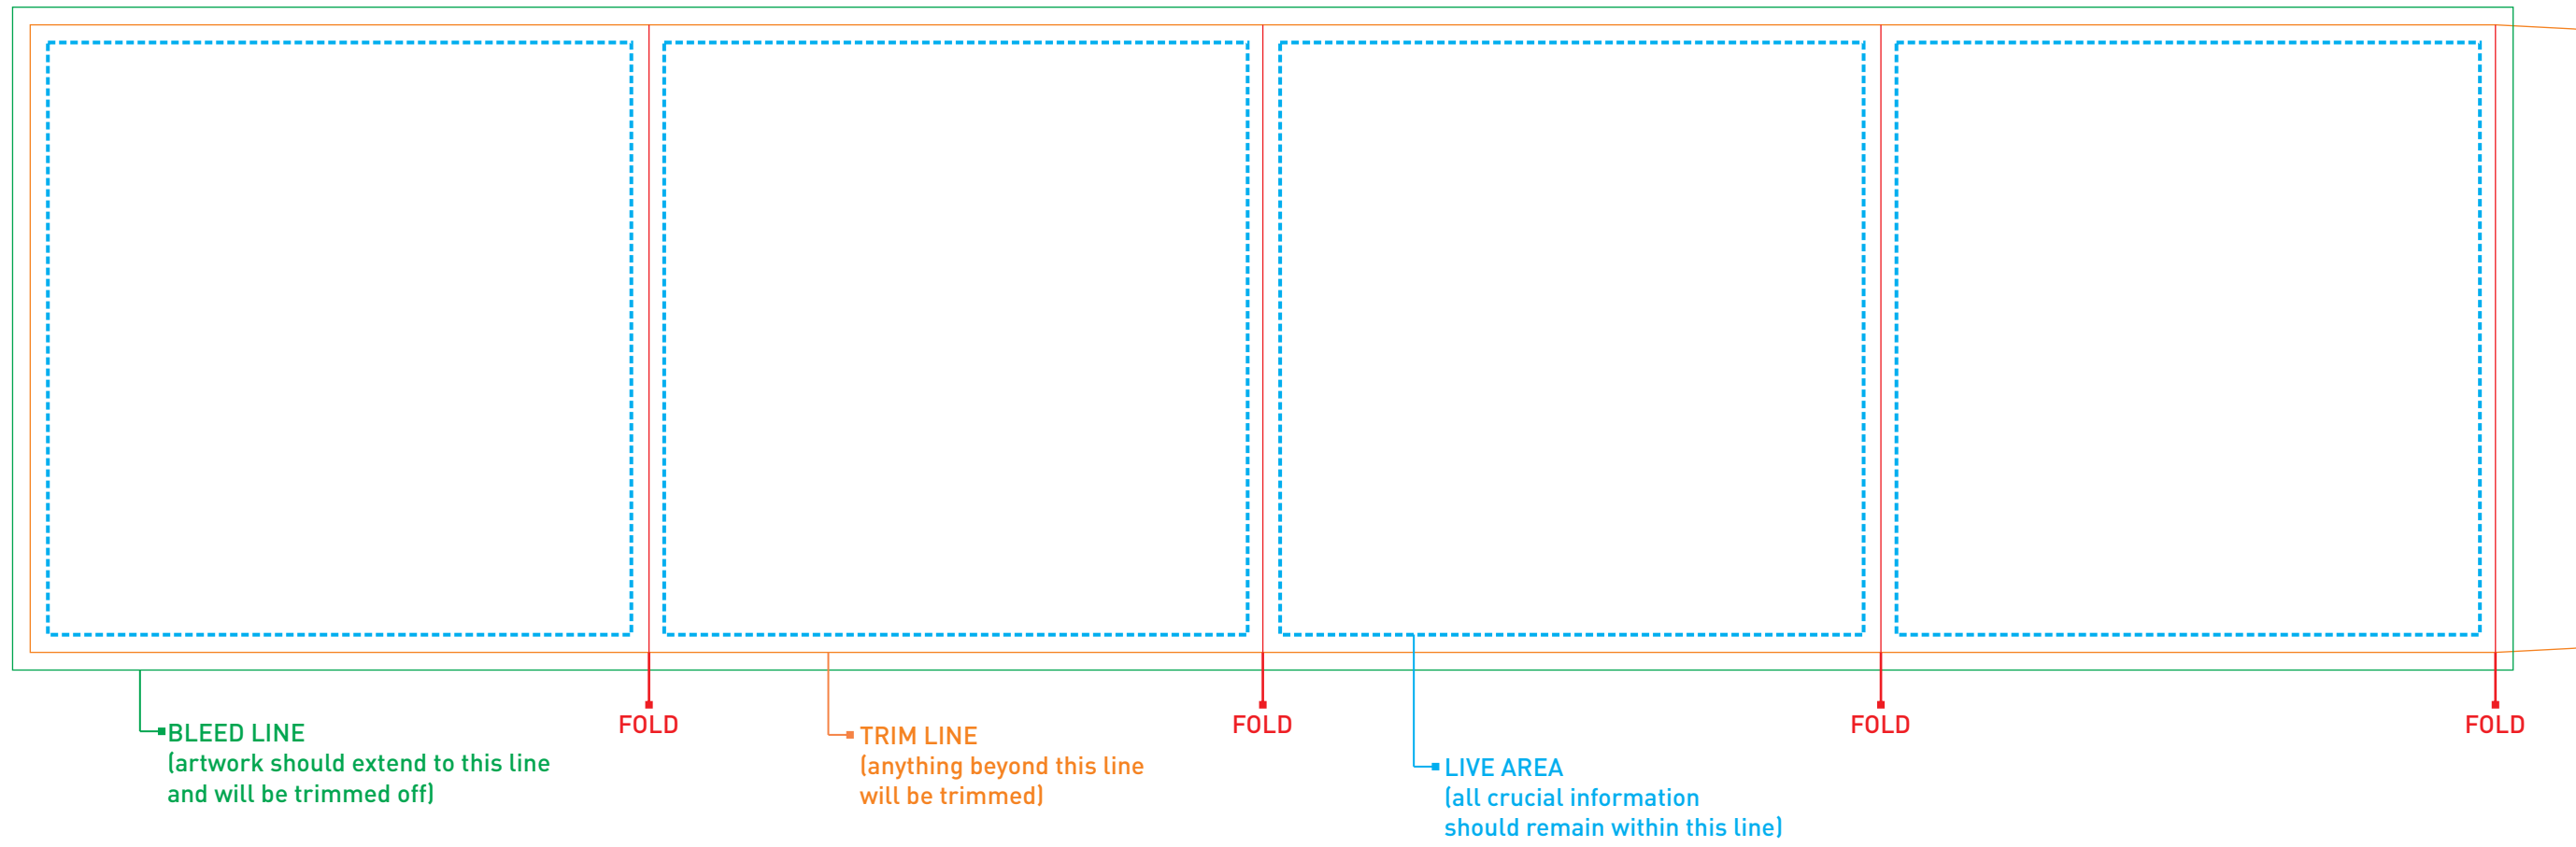

GAME CHANGER SLEEVE - FULL  
ARTWORK AT 100%

\*COLORED GUIDELINES WILL NOT BE PRINTED.  
**COMPATIBLE ITEMS:**  
- DW409

GAME CHANGER SLEEVE - HALF  
ARTWORK AT 100%

\*COLORED GUIDELINES WILL NOT BE PRINTED.  
**COMPATIBLE ITEMS:**  
- DW409

**ARTWORK SPECIFICATIONS**

- Digital artwork **MUST** be sent in a high resolution PDF file (a separate file for each imprint) and should be in CMYK mode at a minimum resolution of 300 dpi sized at 100%.
- Please respect the parameters of this template and be advised that failure to provide artwork to the specifications listed above may result in production delays.
- **PLEASE REMOVE THIS STAMP AND ALL SPECIFICATION INFORMATION BEFORE SUBMITTING YOUR ARTWORK.**