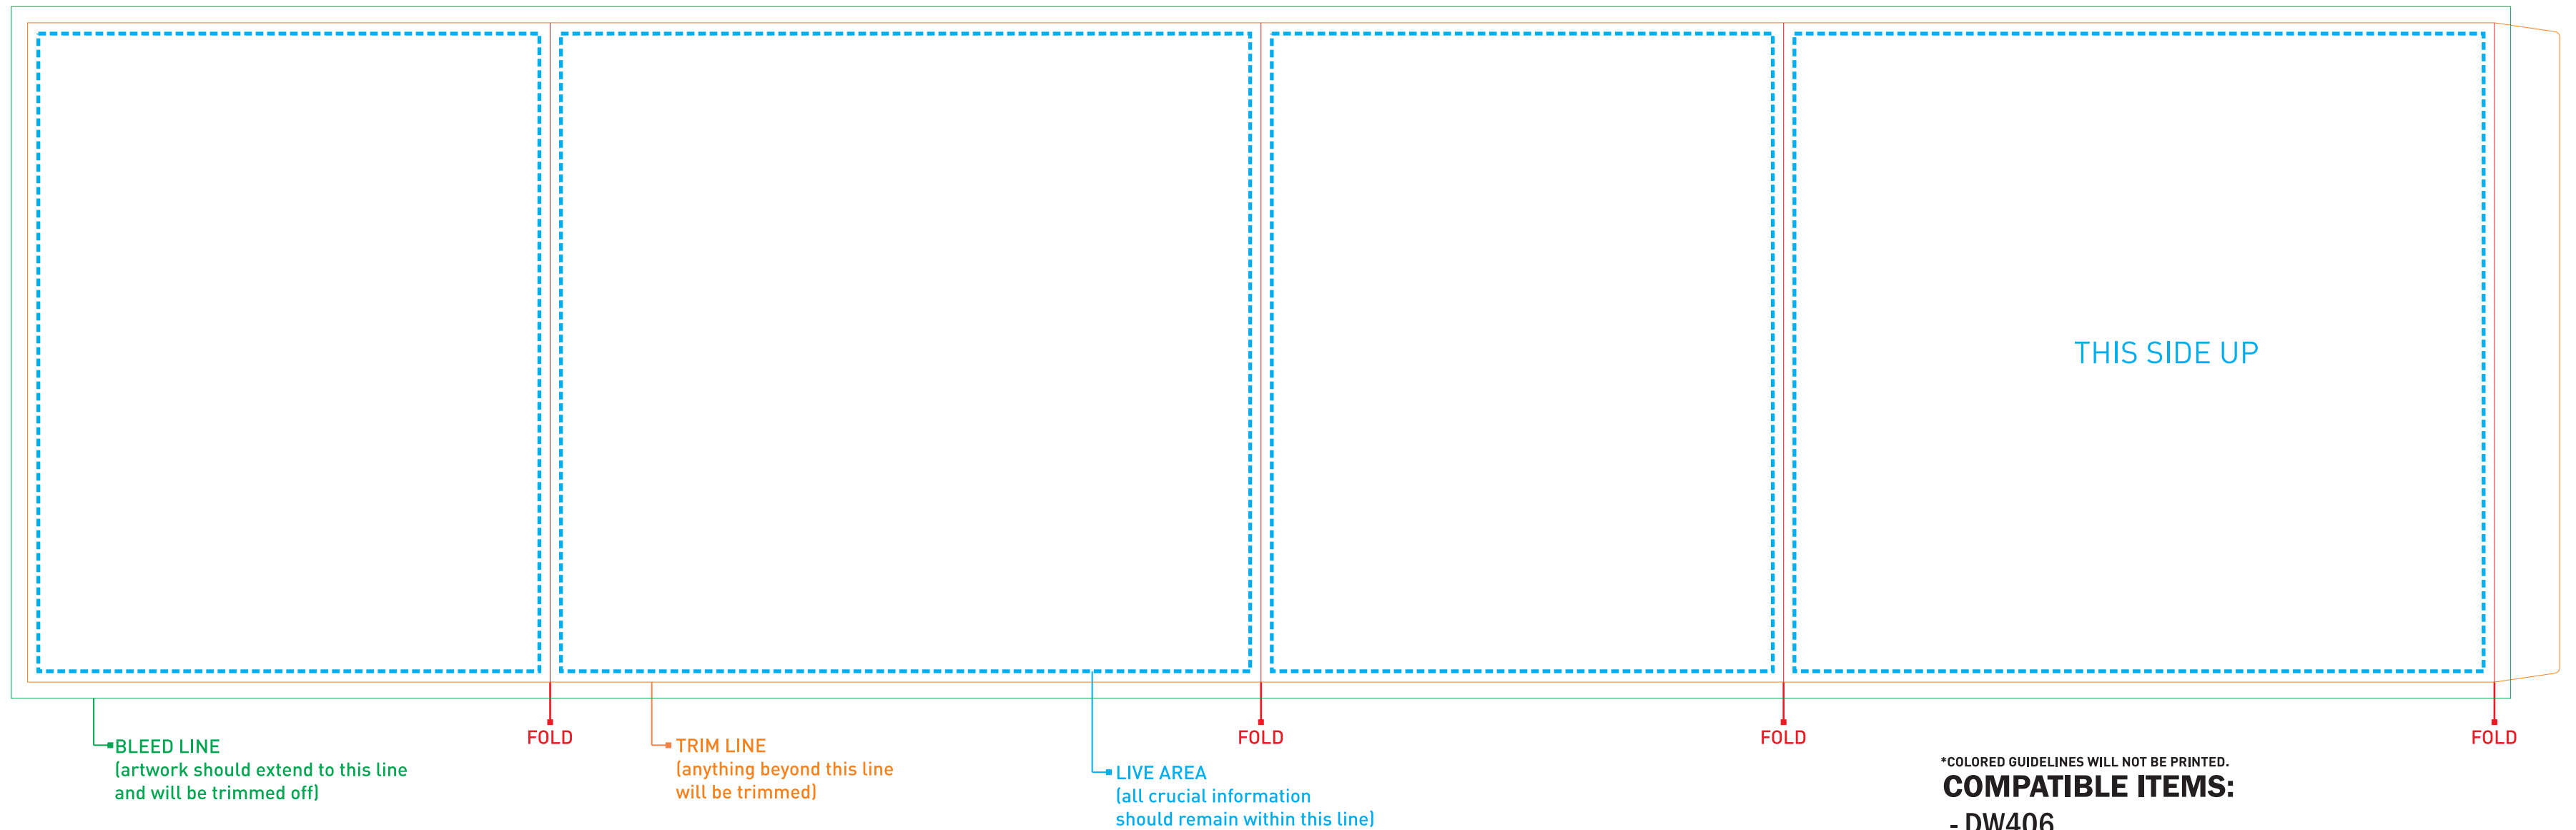

MEAN MUGGIN SLEEVE - FULL
ARTWORK AT 100%

*COLORED GUIDELINES WILL NOT BE PRINTED.
COMPATIBLE ITEMS:
- DW406
- DW407

ARTWORK SPECIFICATIONS

- Digital artwork **MUST** be sent in a high resolution PDF file (a separate file for each imprint) and should be in CMYK mode at a minimum resolution of 300 dpi sized at 100%.
- Please respect the parameters of this template and be advised that failure to provide artwork to the specifications listed above may result in production delays.
- **PLEASE REMOVE THIS STAMP AND ALL SPECIFICATION INFORMATION BEFORE SUBMITTING YOUR ARTWORK.**