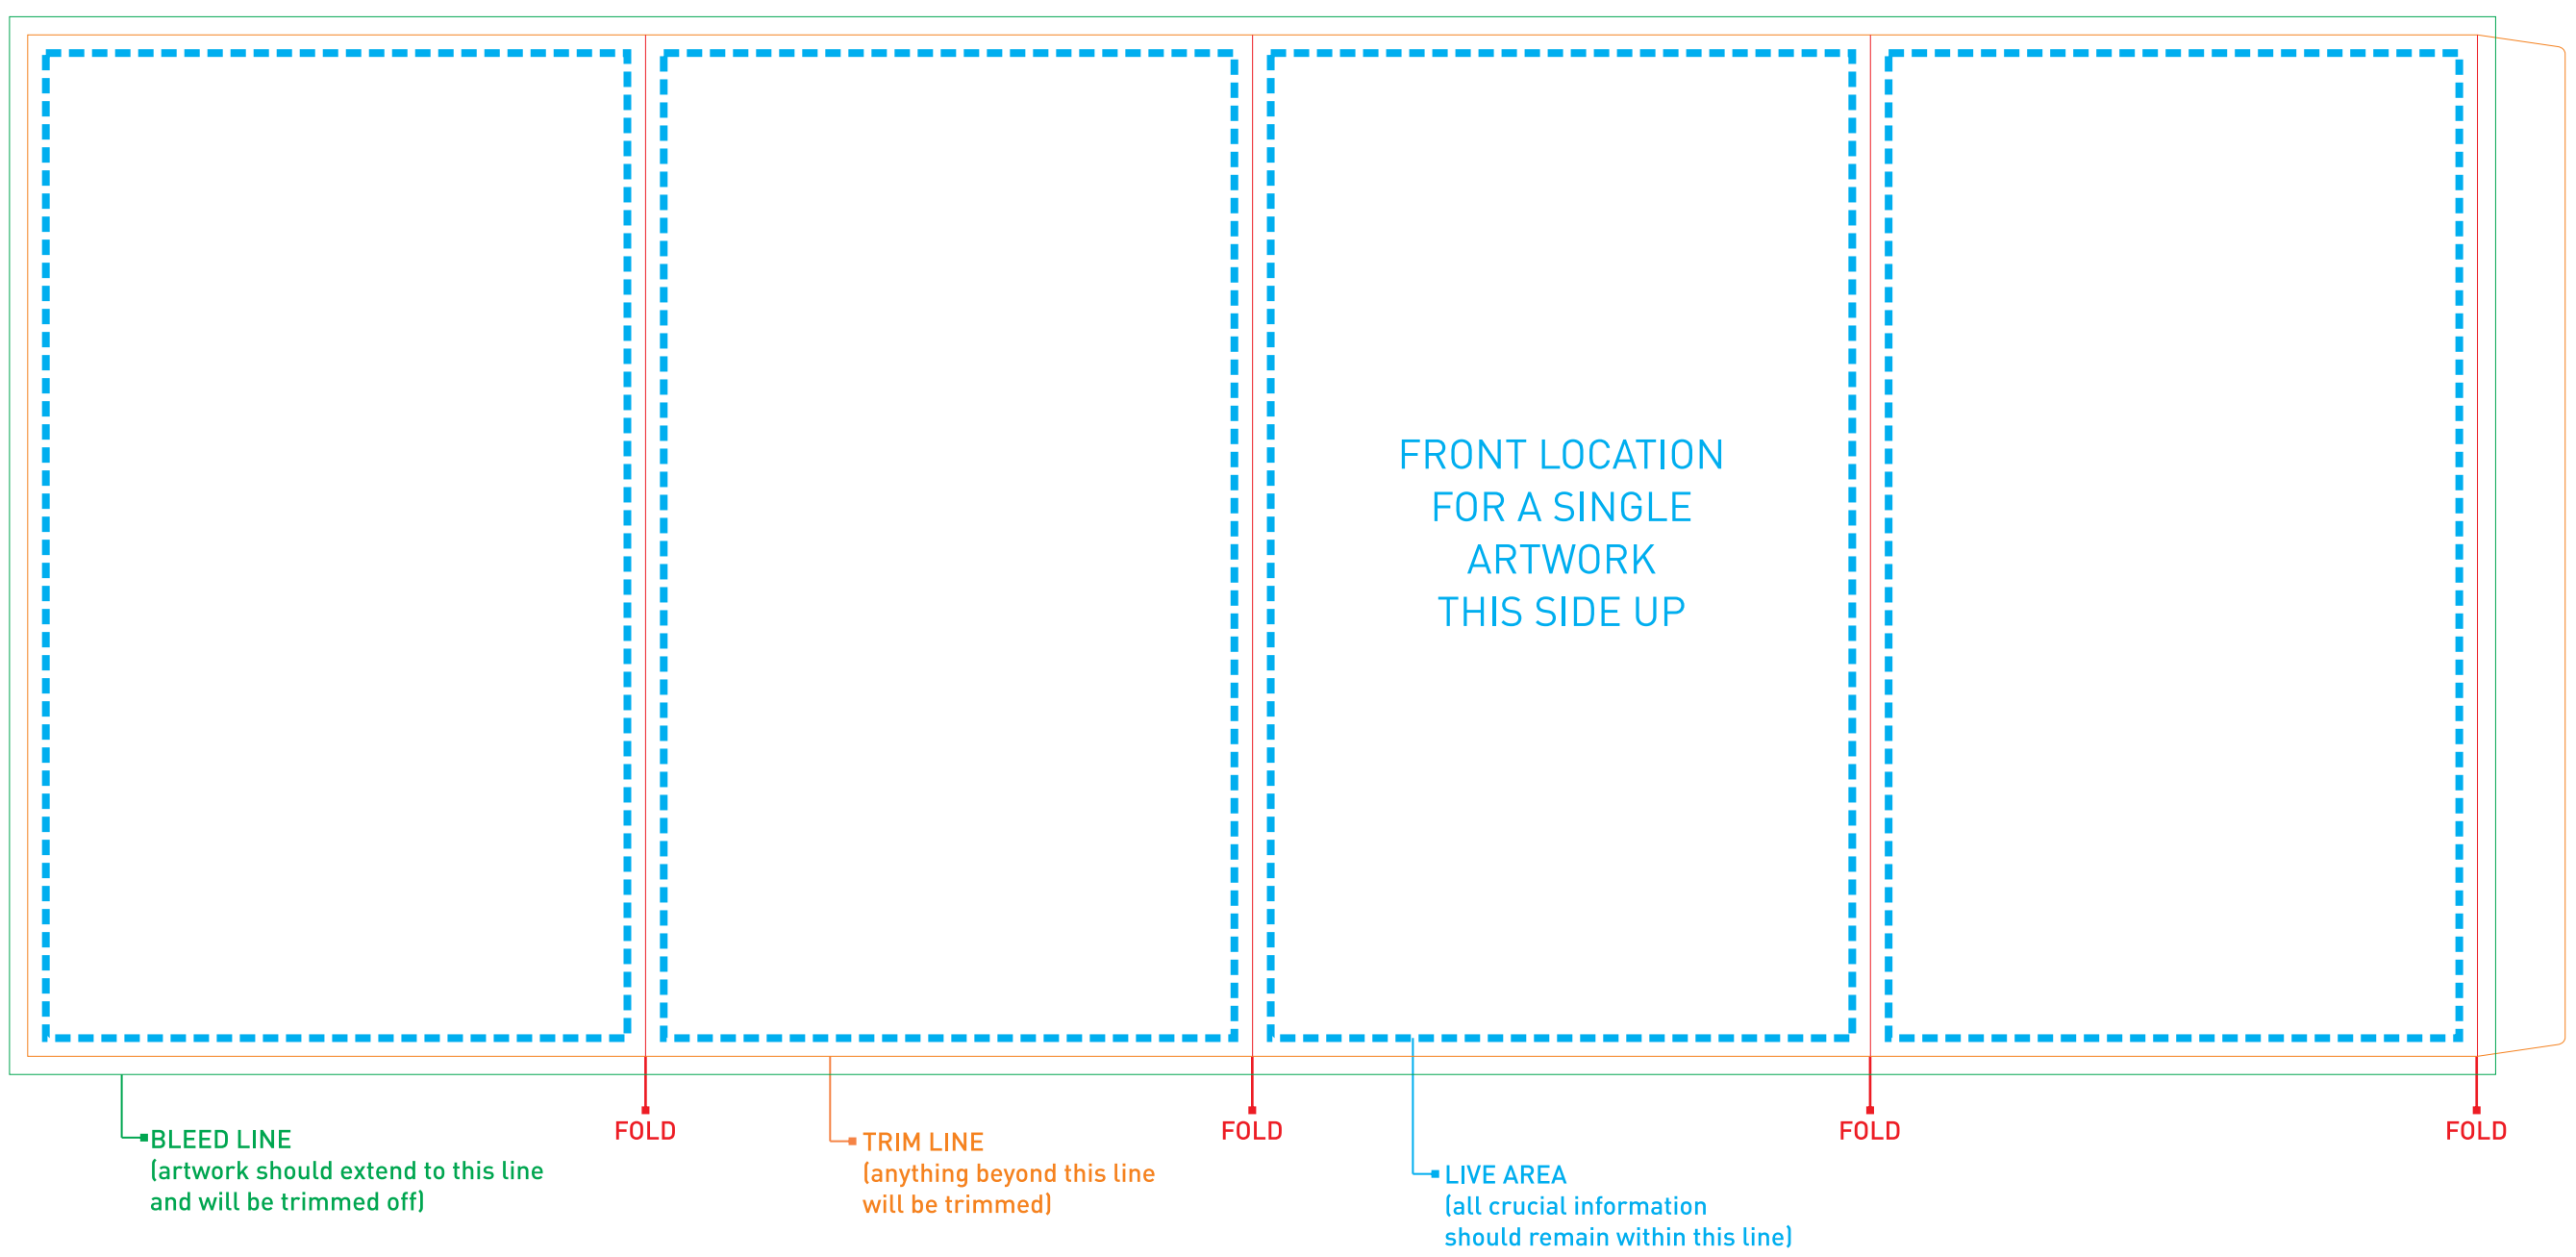

\*COLORED GUIDELINES WILL NOT BE PRINTED.  
**COMPATIBLE ITEMS:**  
- DW405

\*COLORED GUIDELINES WILL NOT BE PRINTED.  
**COMPATIBLE ITEMS:**  
- DW405

**ARTWORK SPECIFICATIONS**

- Digital artwork **MUST** be sent in a high resolution PDF file (a separate file for each imprint) and should be in CMYK mode at a minimum resolution of 300 dpi sized at 100%.
- Please respect the parameters of this template and be advised that failure to provide artwork to the specifications listed above may result in production delays.
- **PLEASE REMOVE THIS STAMP AND ALL SPECIFICATION INFORMATION BEFORE SUBMITTING YOUR ARTWORK.**