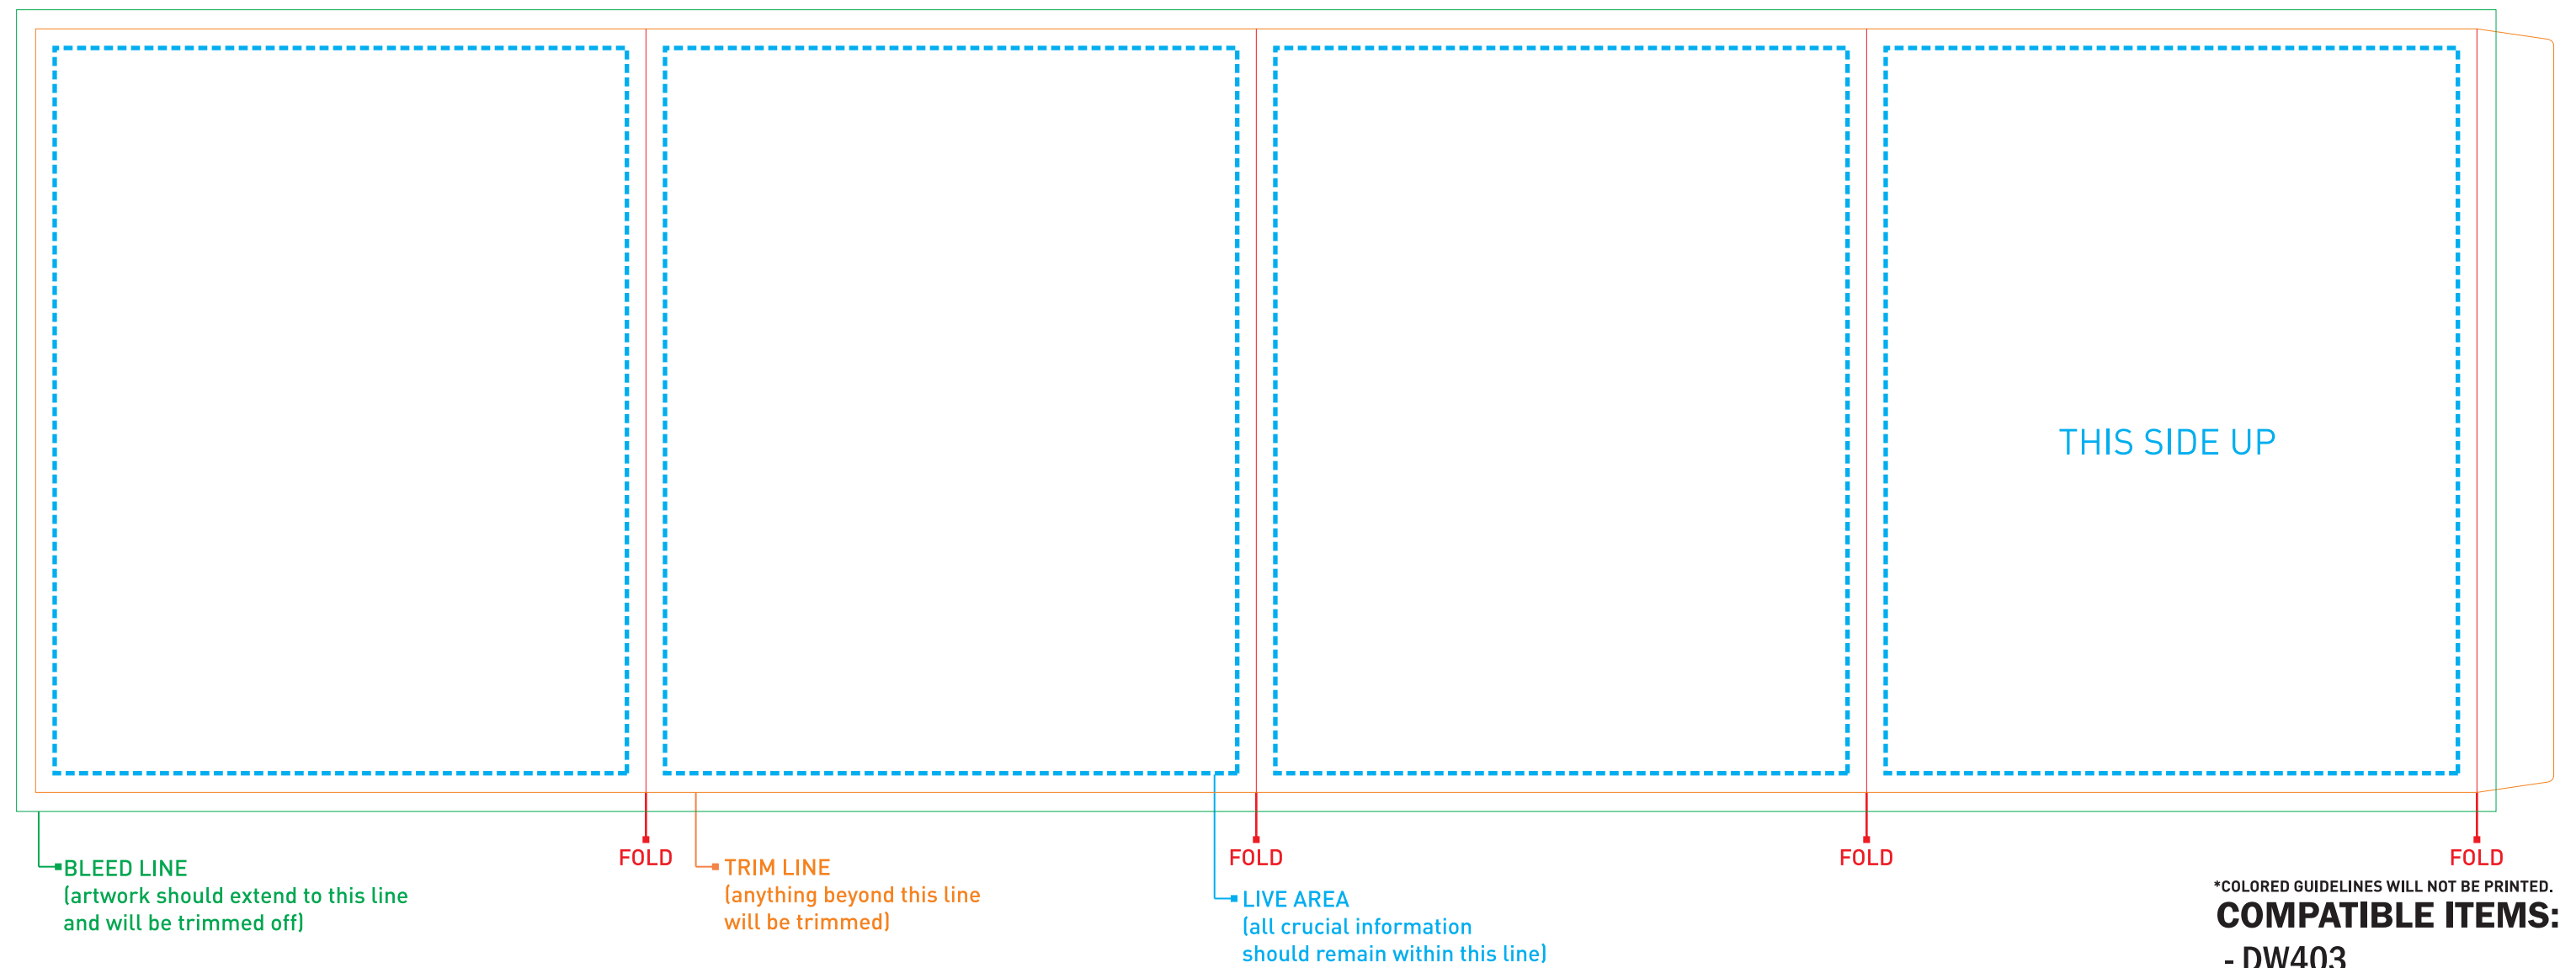

SMALL TALK SLEEVE - FULL
ARTWORK AT 100%

*COLORED GUIDELINES WILL NOT BE PRINTED.

COMPATIBLE ITEMS:

- DW403
- DW404

ARTWORK SPECIFICATIONS

- Digital artwork **MUST** be sent in a high resolution PDF file (a separate file for each imprint) and should be in CMYK mode at a minimum resolution of 300 dpi sized at 100%.
- Please respect the parameters of this template and be advised that failure to provide artwork to the specifications listed above may result in production delays.
- **PLEASE REMOVE THIS STAMP AND ALL SPECIFICATION INFORMATION BEFORE SUBMITTING YOUR ARTWORK.**