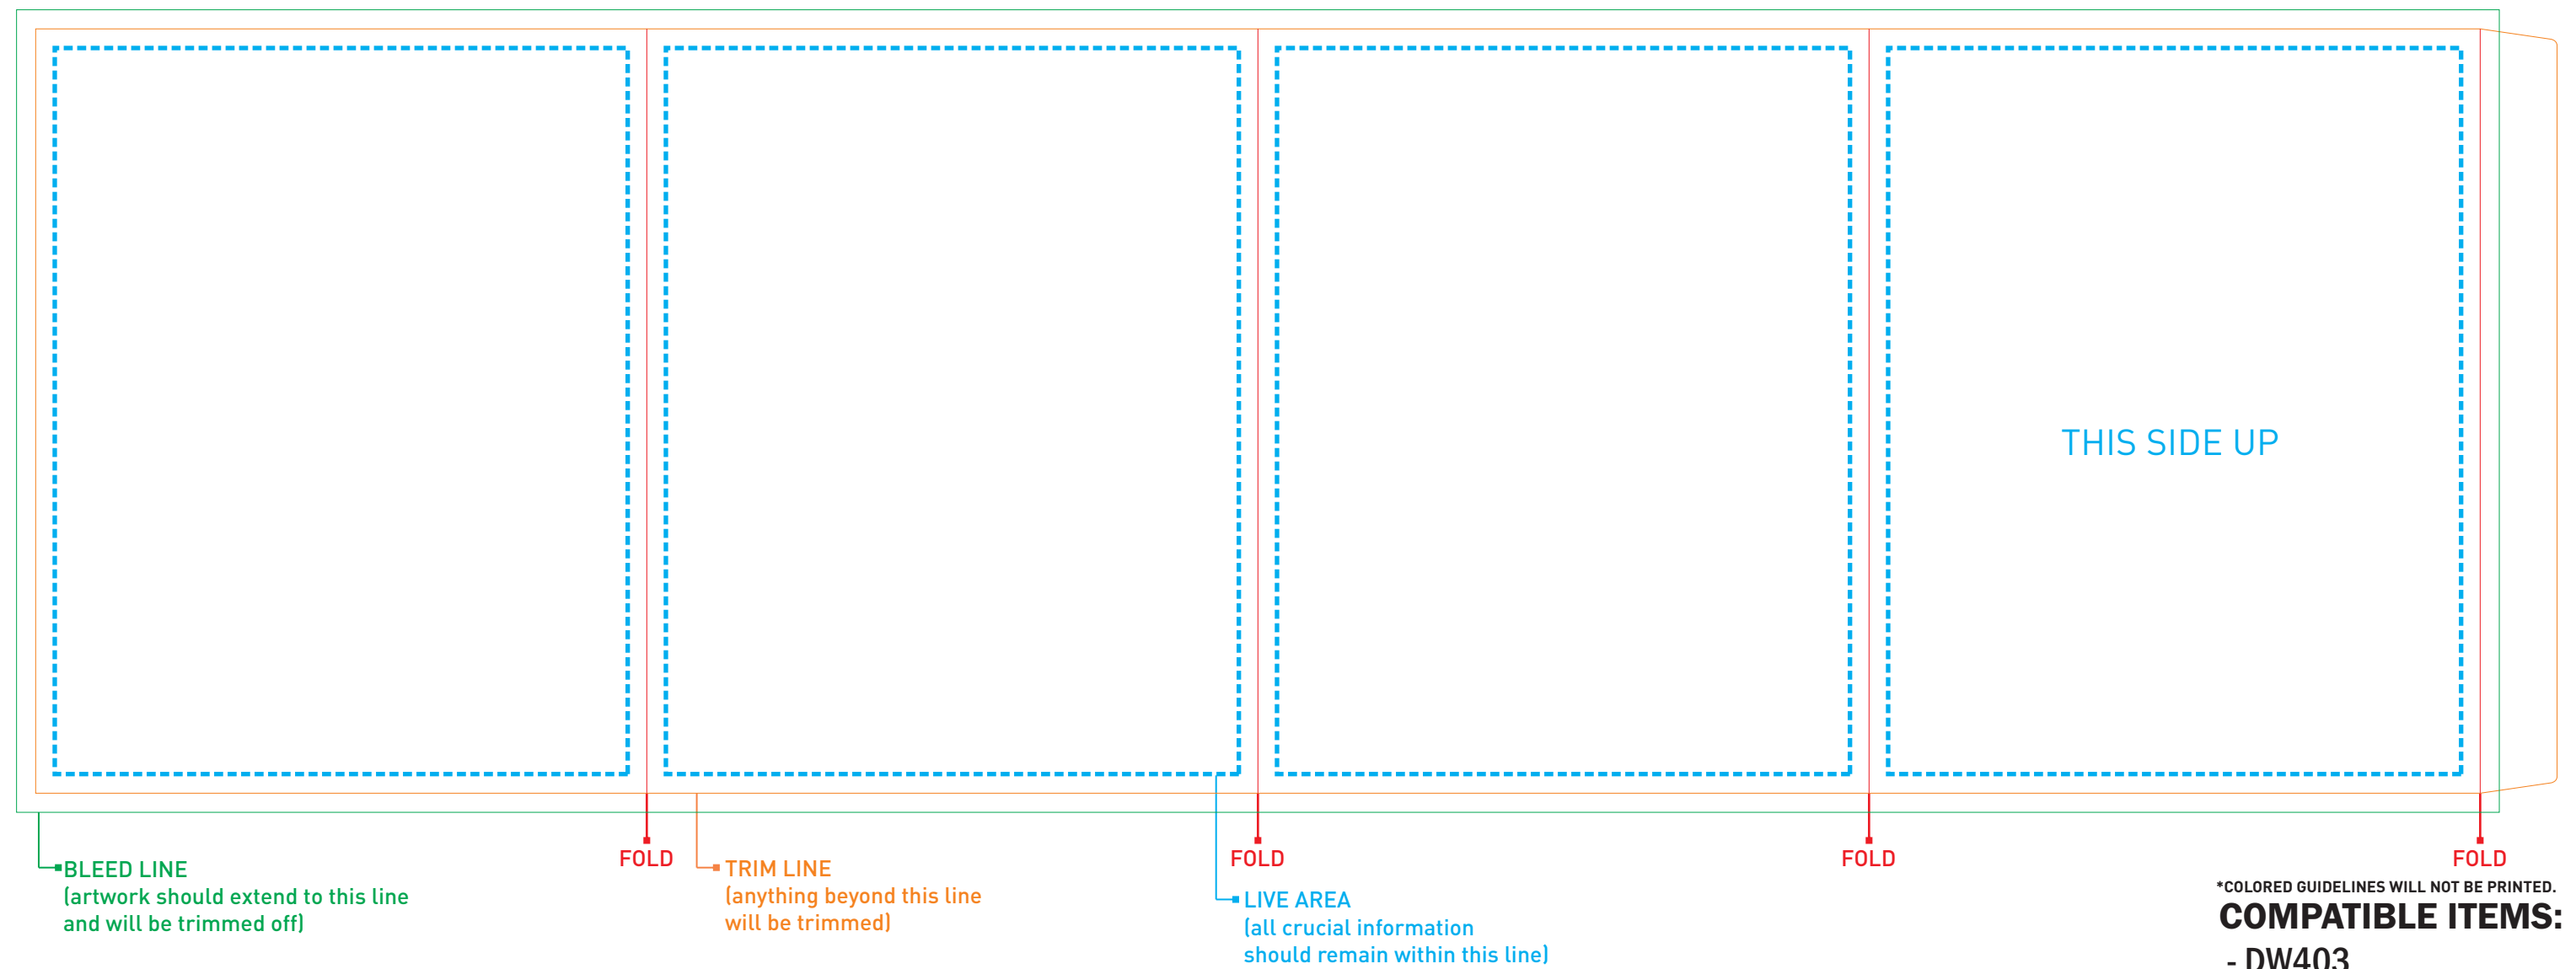

SMALL TALK SLEEVE - FULL  
ARTWORK AT 100%

**COMPATIBLE ITEMS:**

- DW403
- DW404
- DW413

### ARTWORK SPECIFICATIONS

- Digital artwork **MUST** be sent in a high resolution PDF file (a separate file for each imprint) and should be in CMYK mode at a minimum resolution of 300 dpi sized at 100%.
- Please respect the parameters of this template and be advised that failure to provide artwork to the specifications listed above may result in production delays.
- **PLEASE REMOVE THIS STAMP AND ALL SPECIFICATION INFORMATION BEFORE SUBMITTING YOUR ARTWORK.**