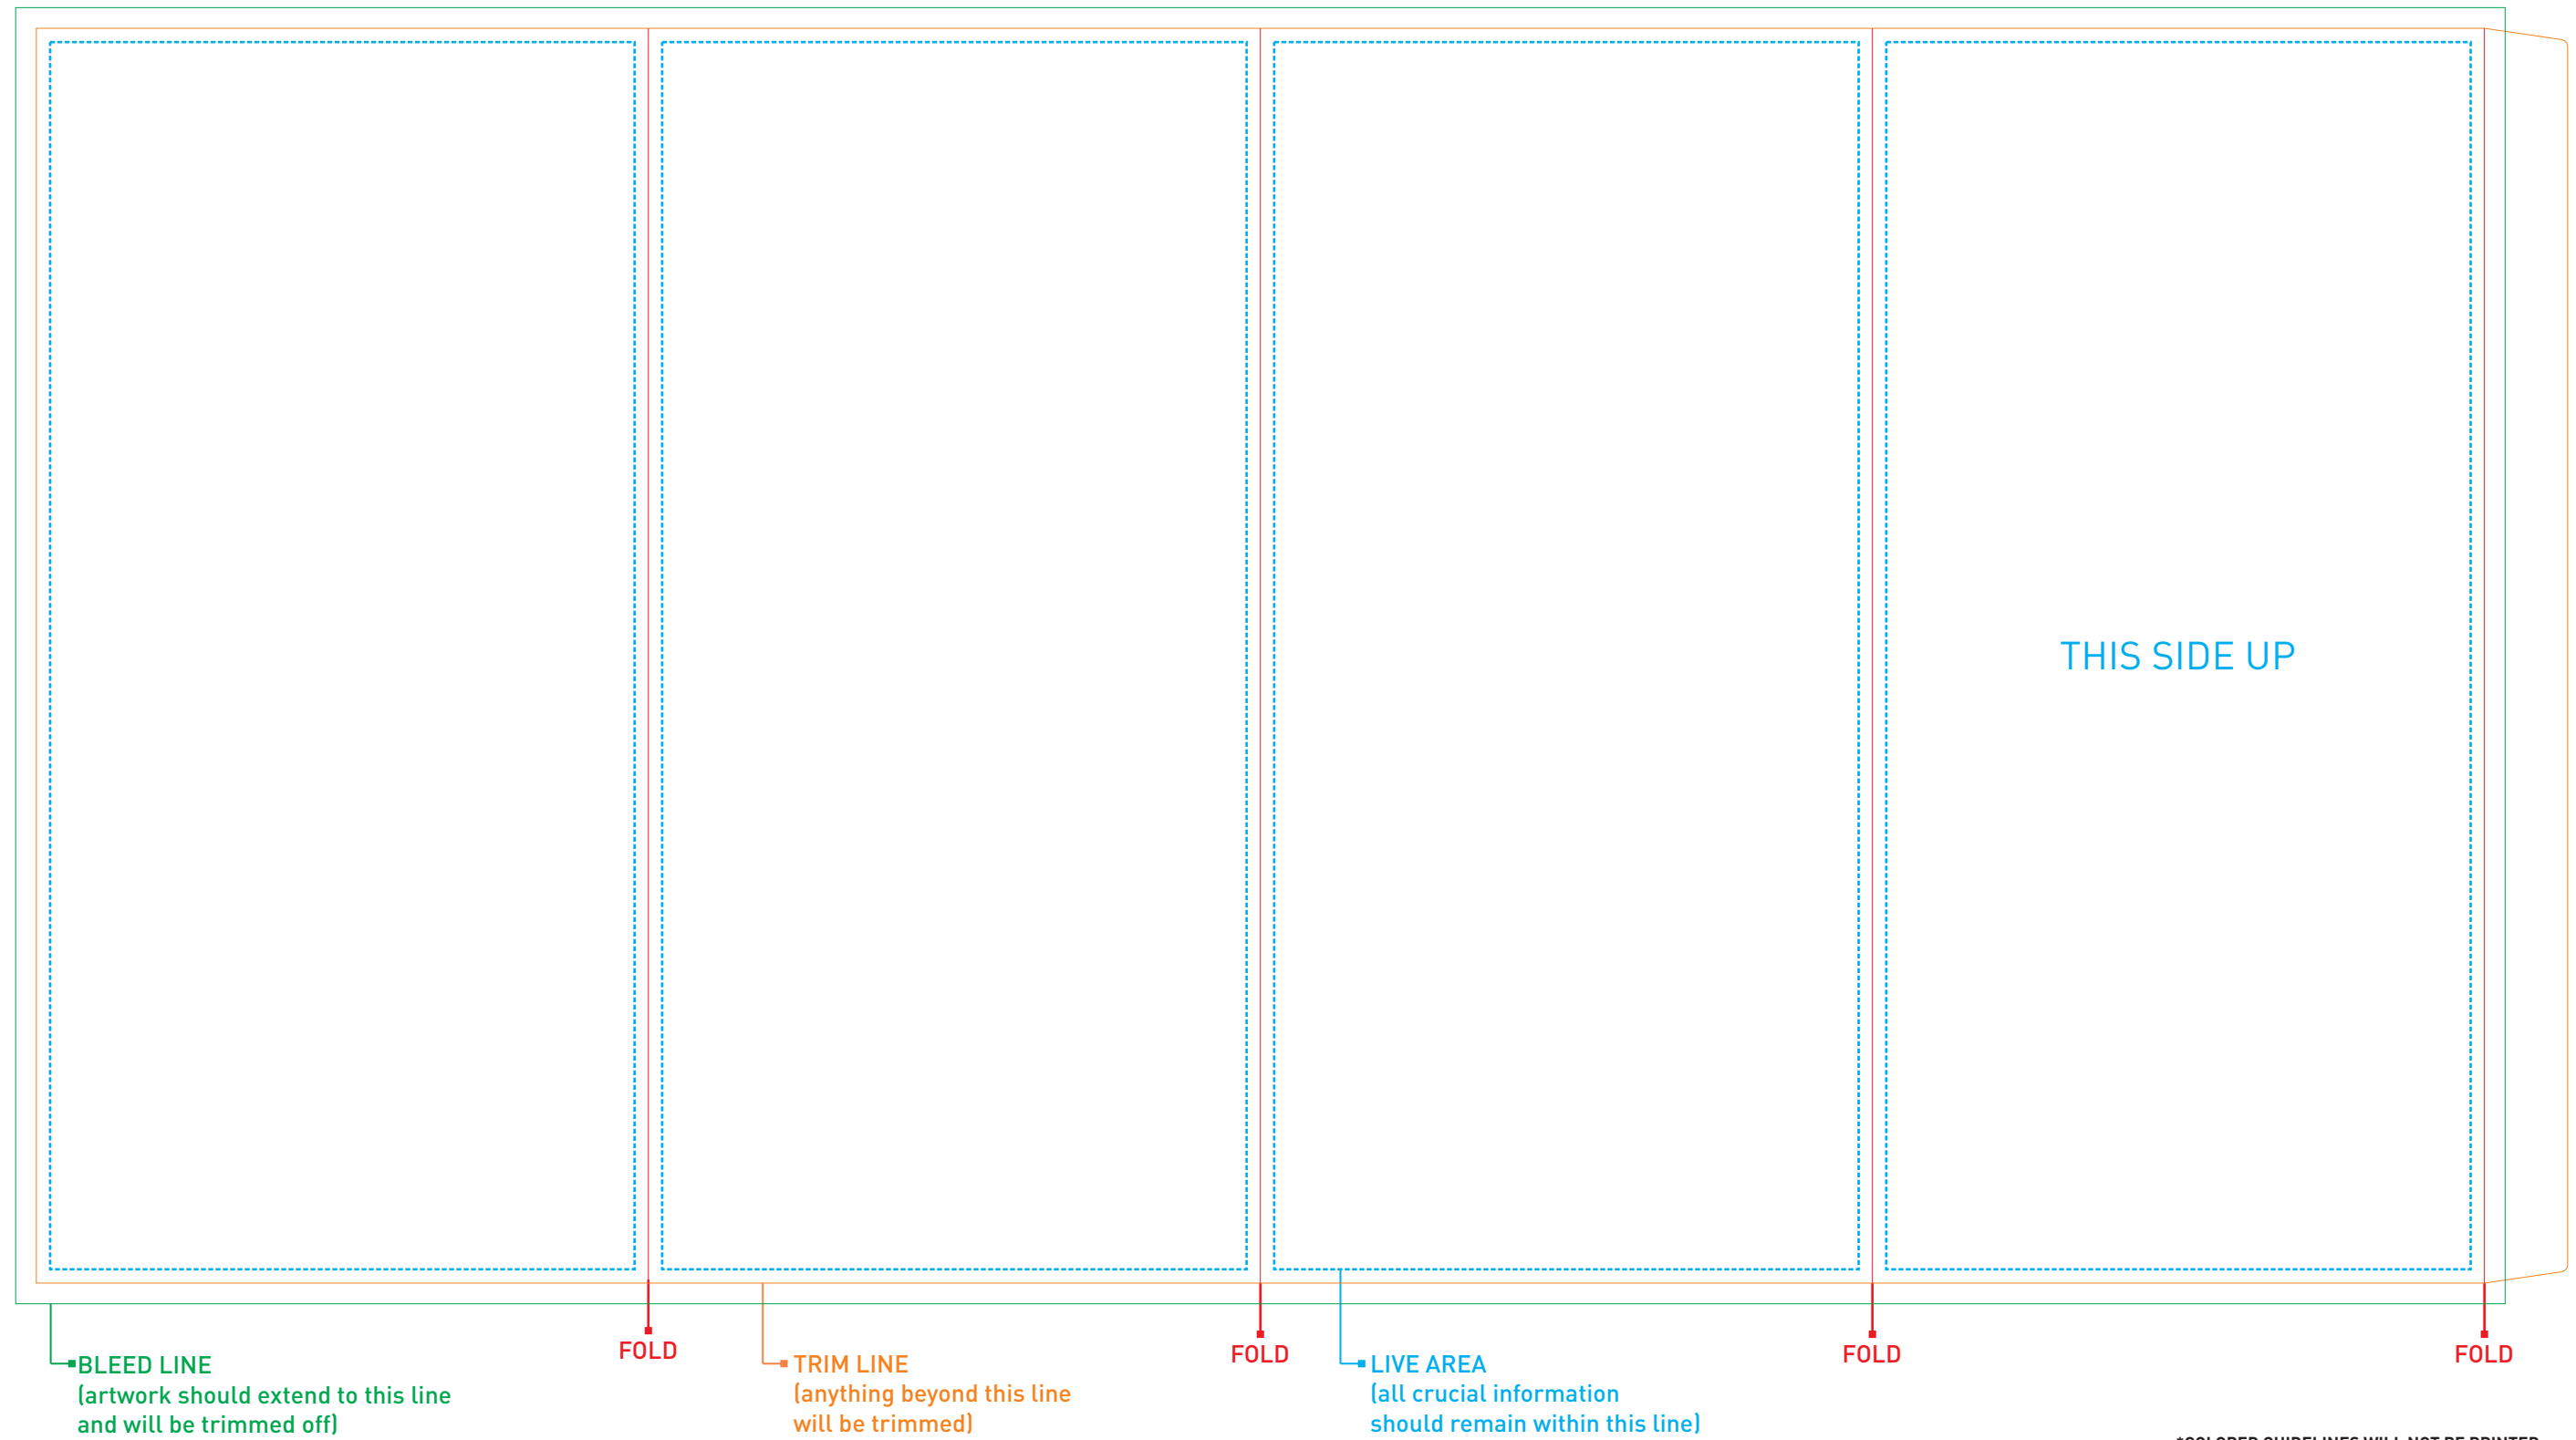

CRUISE CONTROL - FULL
ARTWORK AT 100%

*COLORED GUIDELINES WILL NOT BE PRINTED.
COMPATIBLE ITEMS:
- DW402
- DW410
- DW412

CRUISE CONTROL - HALF
ARTWORK AT 100%

*COLORED GUIDELINES WILL NOT BE PRINTED.
COMPATIBLE ITEMS:
- DW402
- DW410
- DW412

ARTWORK SPECIFICATIONS

- Digital artwork **MUST** be sent in a high resolution PDF file (a separate file for each imprint) and should be in CMYK mode at a minimum resolution of 300 dpi sized at 100%.
- Please respect the parameters of this template and be advised that failure to provide artwork to the specifications listed above may result in production delays.
- **PLEASE REMOVE THIS STAMP AND ALL SPECIFICATION INFORMATION BEFORE SUBMITTING YOUR ARTWORK.**