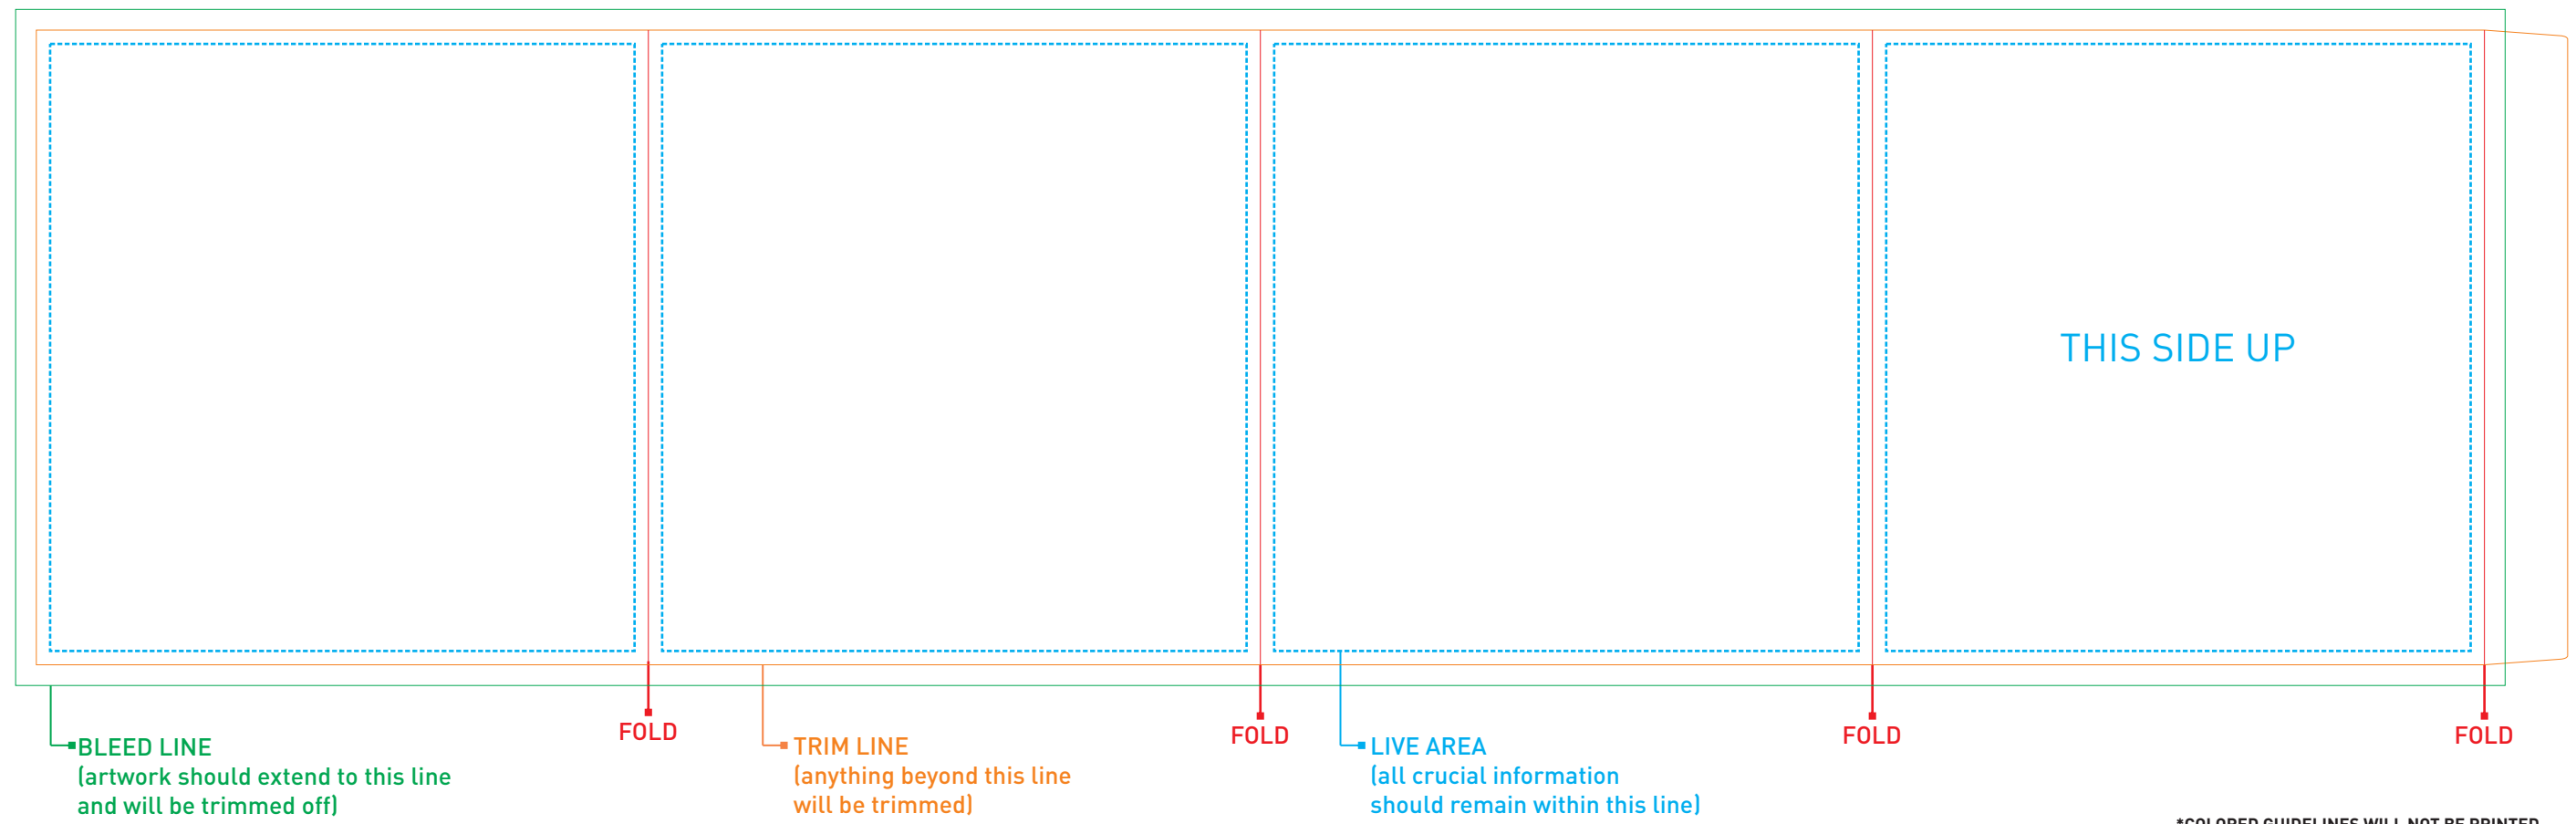

CRUISE CONTROL - FULL
ARTWORK AT 100%

*COLORED GUIDELINES WILL NOT BE PRINTED.
COMPATIBLE ITEMS:
- DW402
- DW410
- DW412

CRUISE CONTROL - HALF
ARTWORK AT 100%

*COLORED GUIDELINES WILL NOT BE PRINTED.
COMPATIBLE ITEMS:
- DW402
- DW410
- DW412

ARTWORK SPECIFICATIONS

- Digital artwork **MUST** be sent in a high resolution PDF file (a separate file for each imprint) and should be in CMYK mode at a minimum resolution of 300 dpi sized at 100%.
- Please respect the parameters of this template and be advised that failure to provide artwork to the specifications listed above may result in production delays.
- **PLEASE REMOVE THIS STAMP AND ALL SPECIFICATION INFORMATION BEFORE SUBMITTING YOUR ARTWORK.**