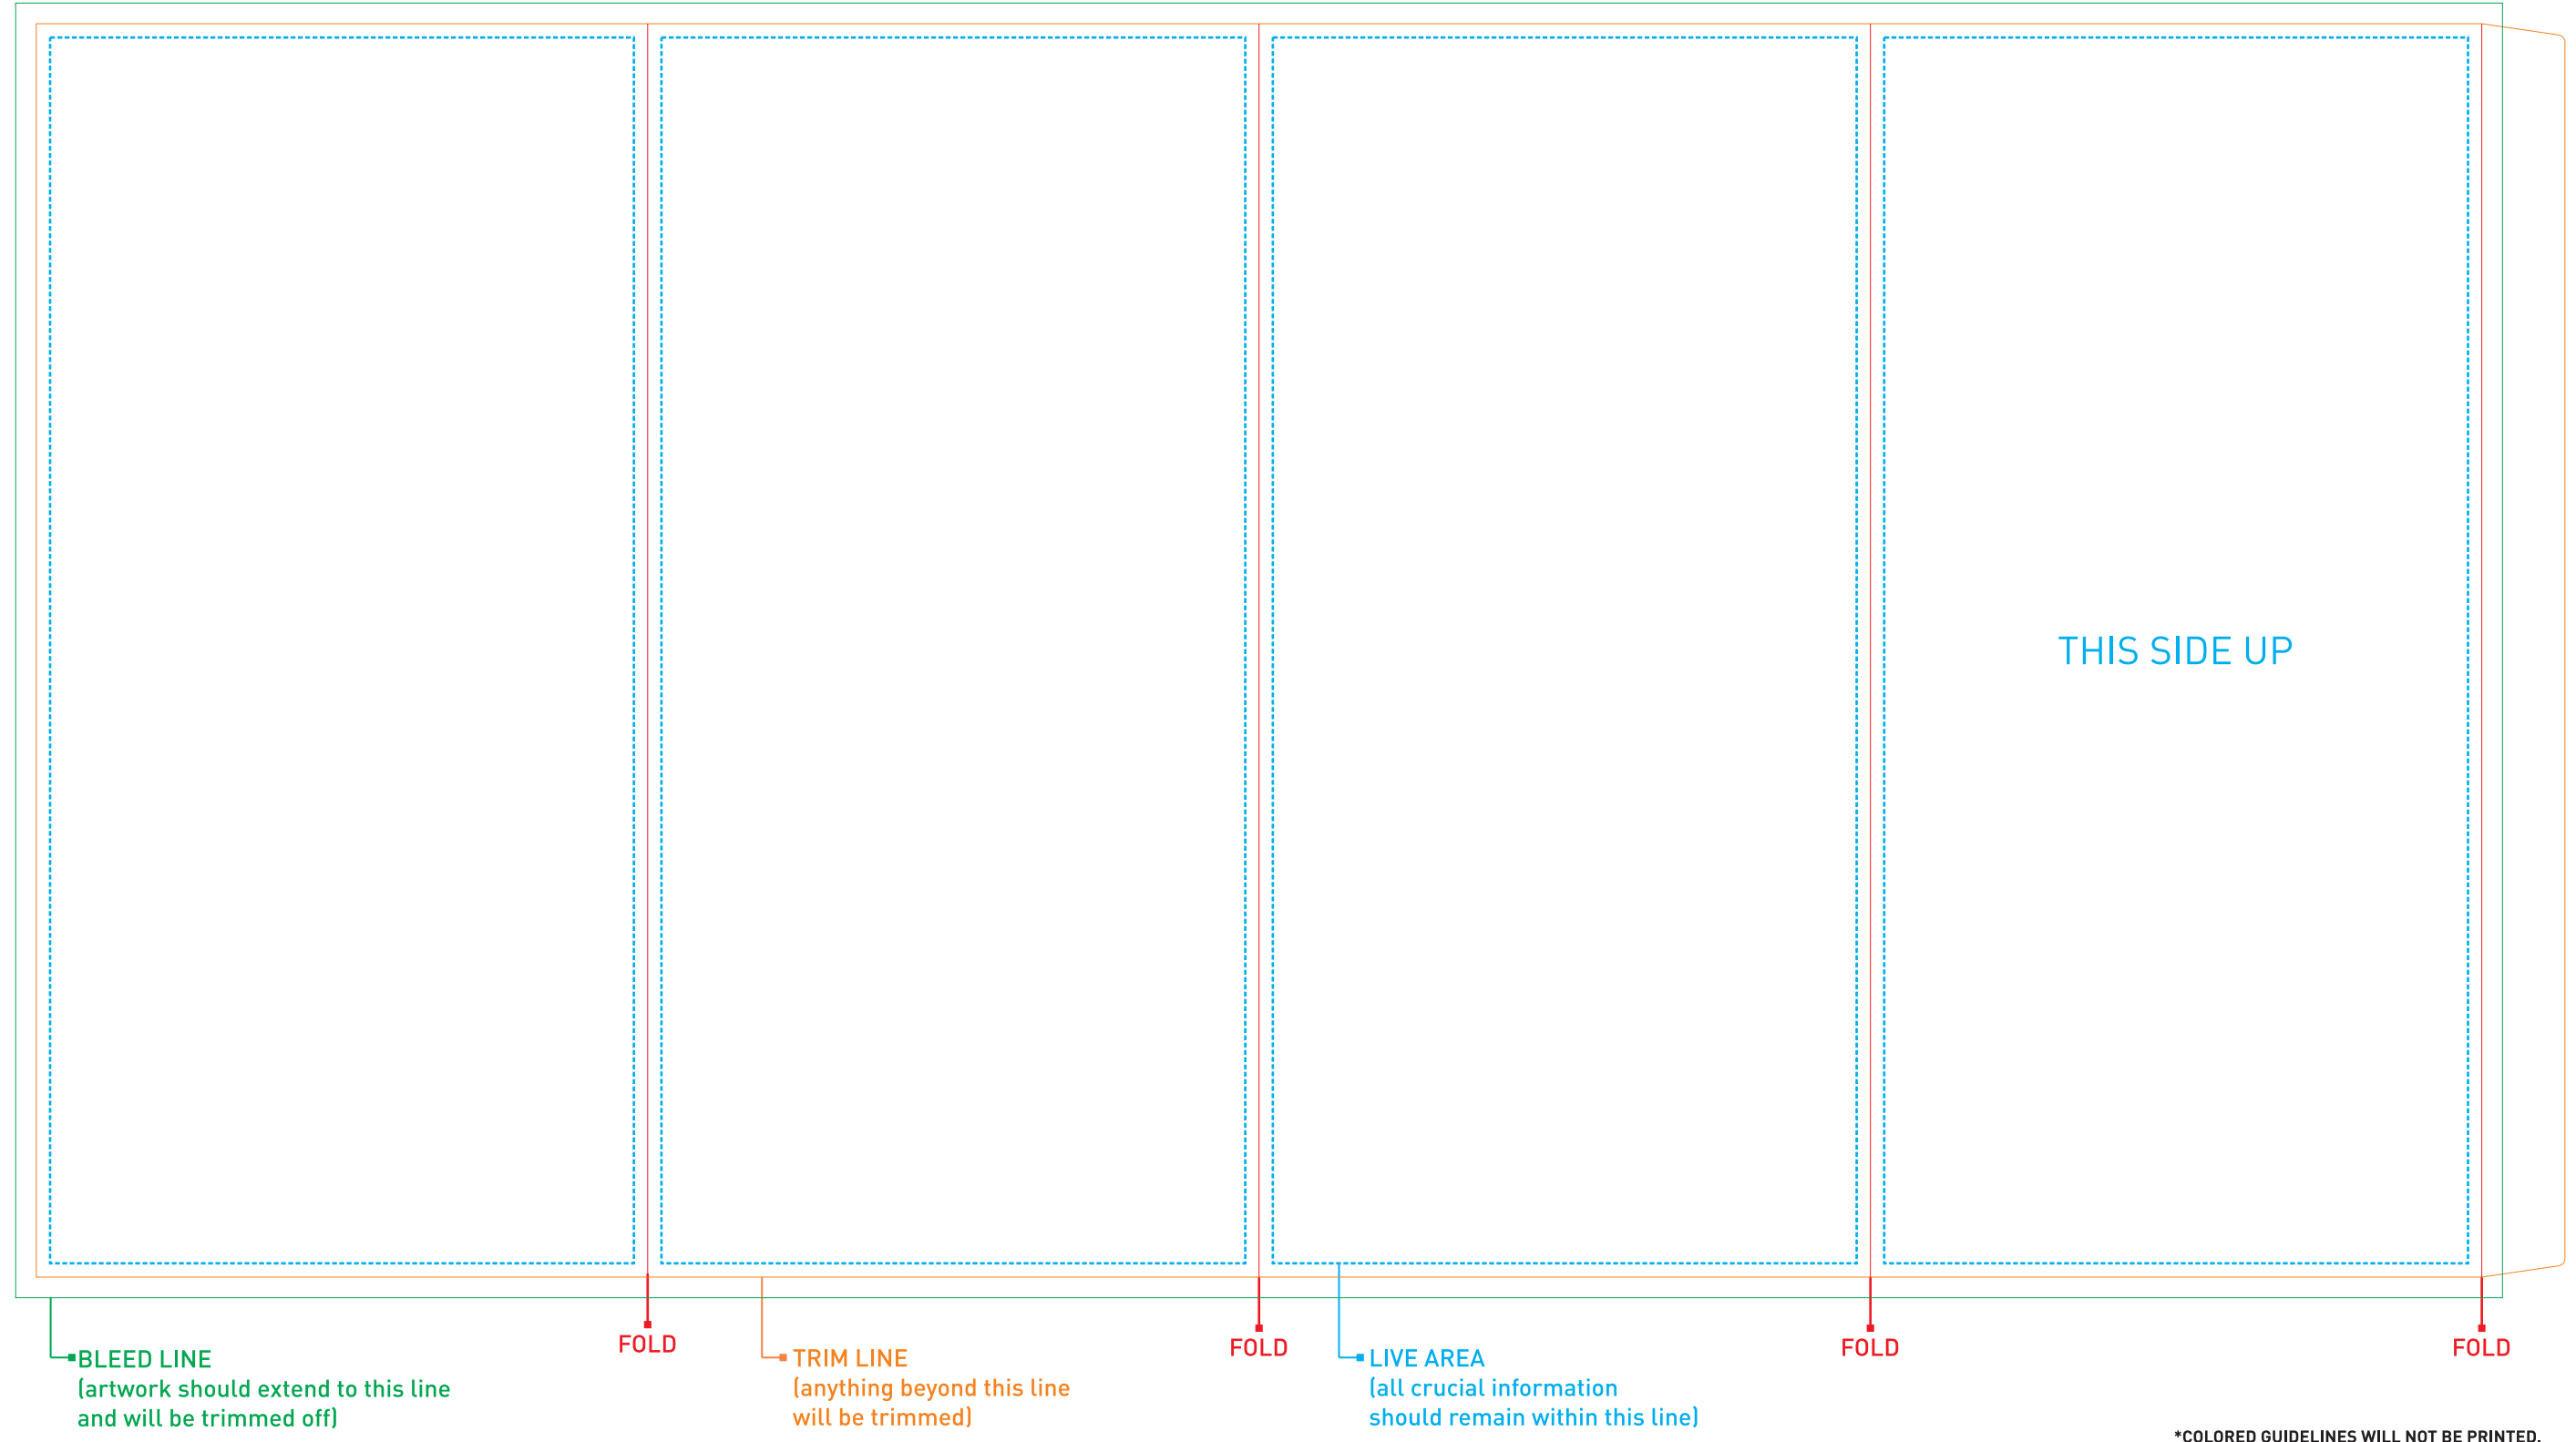

CRUISE CONTROL - FULL
ARTWORK AT 100%

*COLORED GUIDELINES WILL NOT BE PRINTED.
COMPATIBLE ITEMS:
- DW402

CRUISE CONTROL - HALF
ARTWORK AT 100%

*COLORED GUIDELINES WILL NOT BE PRINTED.
COMPATIBLE ITEMS:
- DW402

ARTWORK SPECIFICATIONS

- Digital artwork **MUST** be sent in a high resolution PDF file (a separate file for each imprint) and should be in CMYK mode at a minimum resolution of 300 dpi sized at 100%.
- Please respect the parameters of this template and be advised that failure to provide artwork to the specifications listed above may result in production delays.
- **PLEASE REMOVE THIS STAMP AND ALL SPECIFICATION INFORMATION BEFORE SUBMITTING YOUR ARTWORK.**