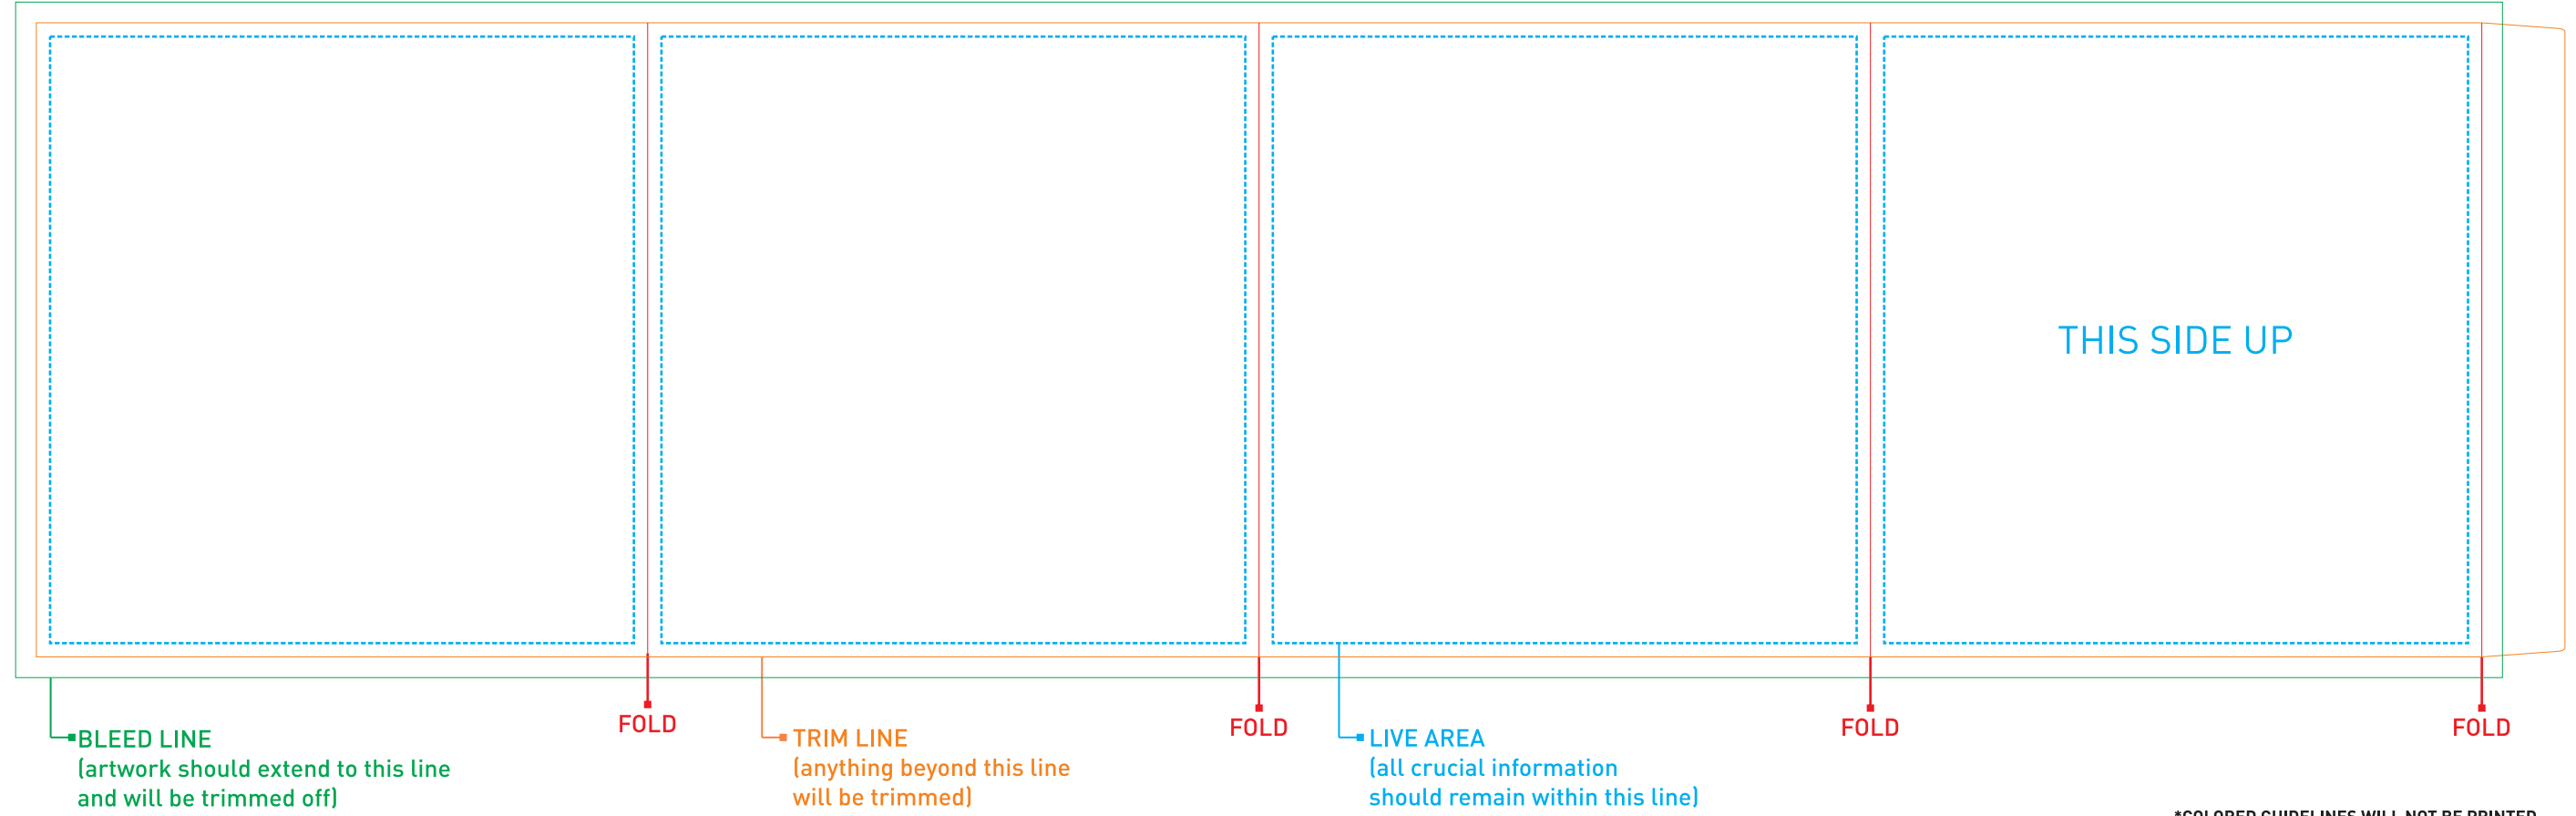

CRUISE CONTROL - FULL
ARTWORK AT 100%

*COLORED GUIDELINES WILL NOT BE PRINTED.
COMPATIBLE ITEMS:
- DW402

CRUISE CONTROL - HALF
ARTWORK AT 100%

*COLORED GUIDELINES WILL NOT BE PRINTED.
COMPATIBLE ITEMS:
- DW402

ARTWORK SPECIFICATIONS

- Digital artwork **MUST** be sent in a high resolution PDF file (a separate file for each imprint) and should be in CMYK mode at a minimum resolution of 300 dpi sized at 100%.
- Please respect the parameters of this template and be advised that failure to provide artwork to the specifications listed above may result in production delays.
- **PLEASE REMOVE THIS STAMP AND ALL SPECIFICATION INFORMATION BEFORE SUBMITTING YOUR ARTWORK.**