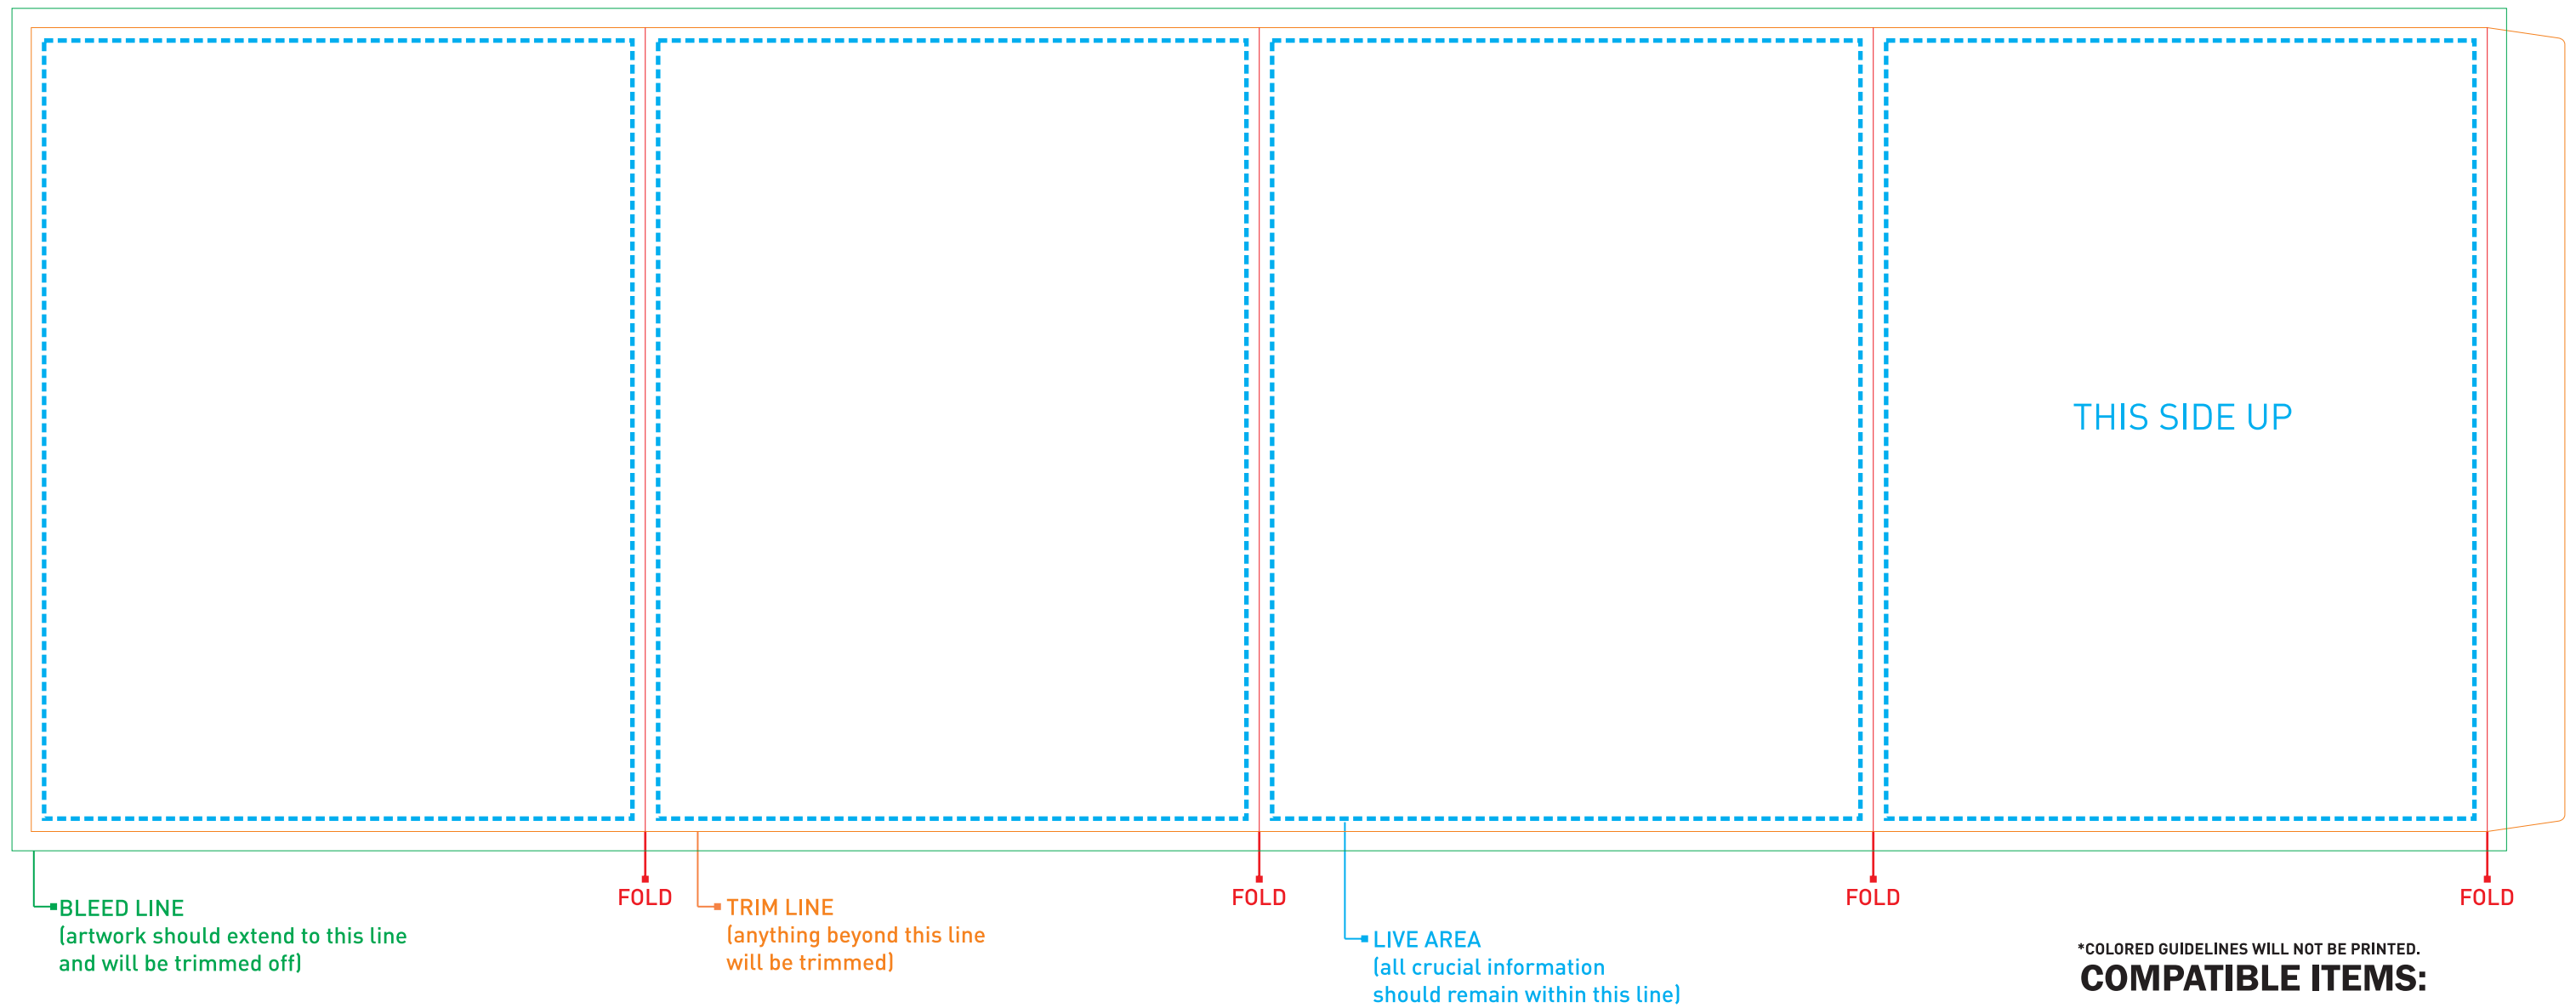

TEAM PLAYER SLEEVE - FULL
ARTWORK AT 100%

ARTWORK SPECIFICATIONS

- Digital artwork **MUST** be sent in a high resolution PDF file (a separate file for each imprint) and should be in CMYK mode at a minimum resolution of 300 dpi sized at 100%.
- Please respect the parameters of this template and be advised that failure to provide artwork to the specifications listed above may result in production delays.
- **PLEASE REMOVE THIS STAMP AND ALL SPECIFICATION INFORMATION BEFORE SUBMITTING YOUR ARTWORK.**