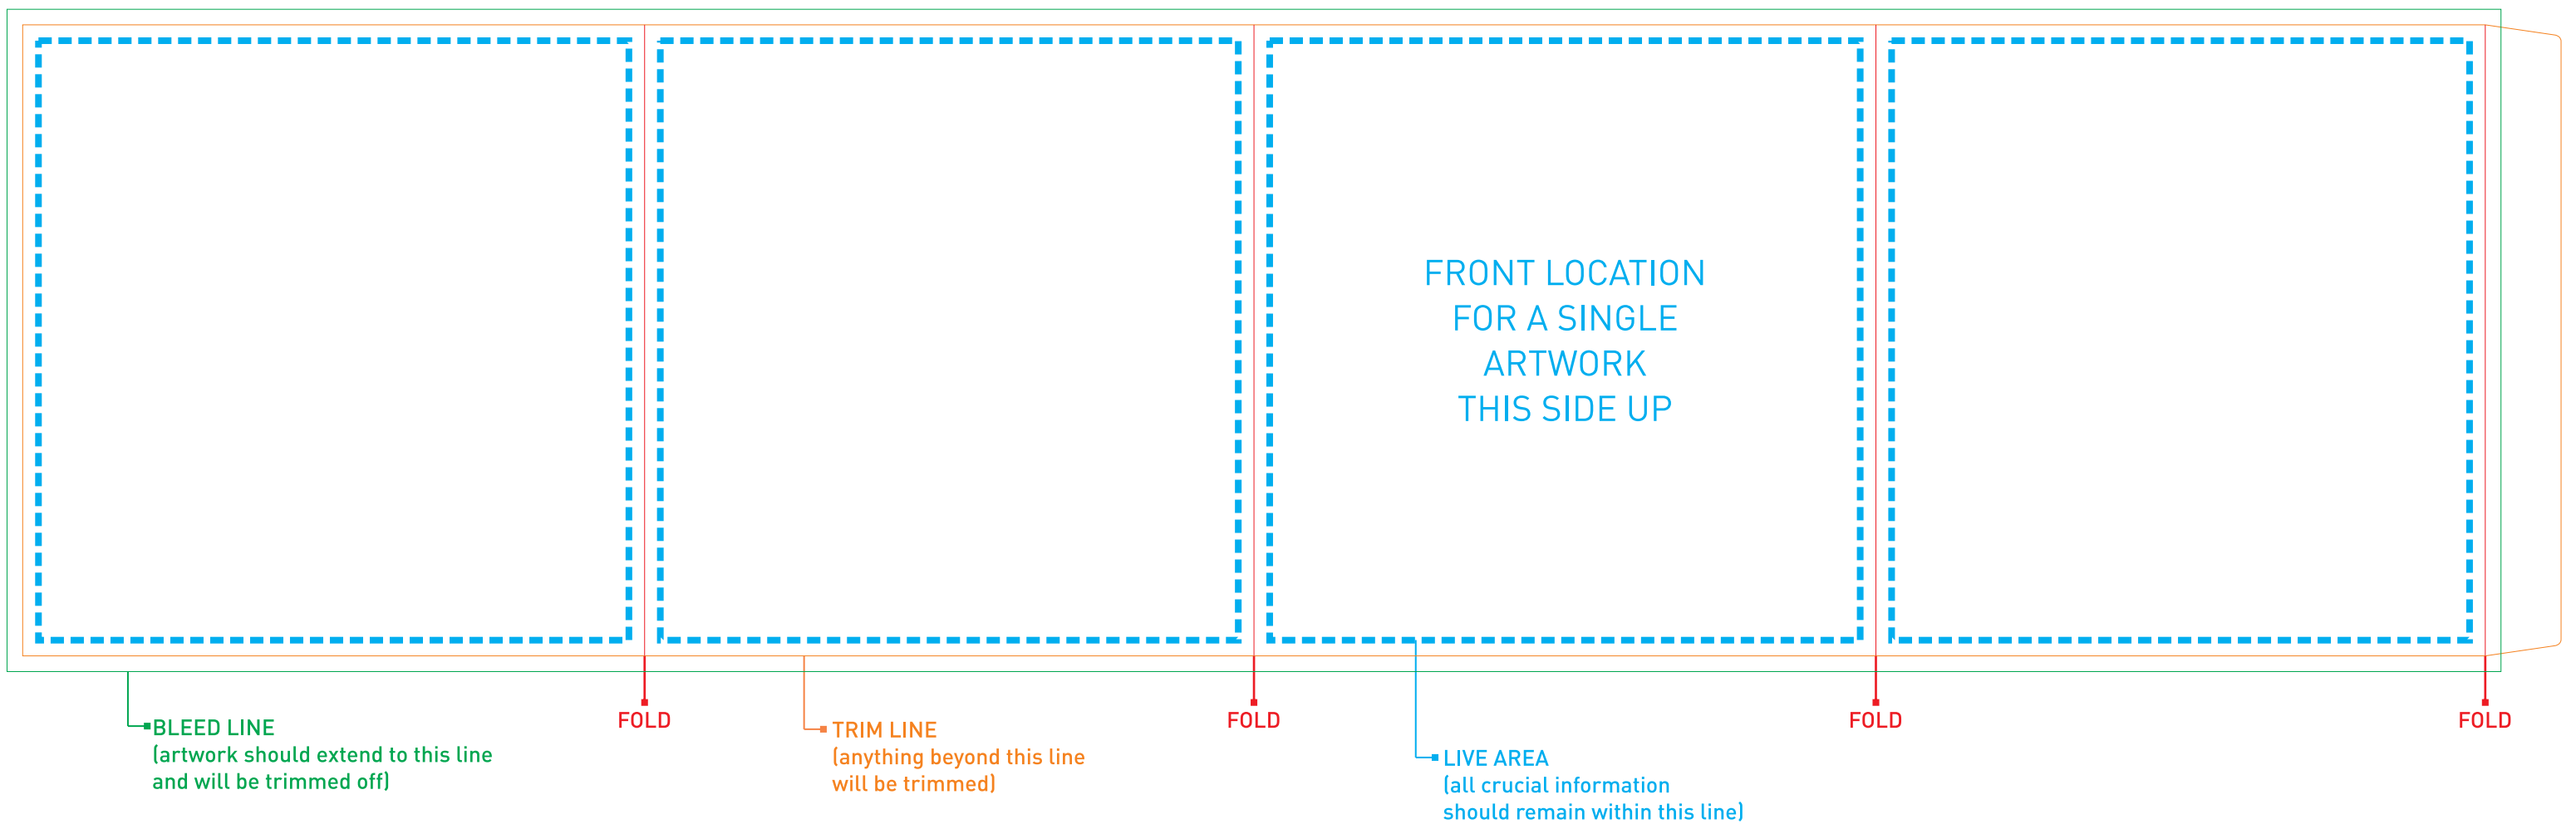

*COLORED GUIDELINES WILL NOT BE PRINTED.
COMPATIBLE ITEMS:
- DW326

*COLORED GUIDELINES WILL NOT BE PRINTED.
COMPATIBLE ITEMS:
- DW326

ARTWORK SPECIFICATIONS

- Digital artwork **MUST** be sent in a high resolution PDF file (a separate file for each imprint) and should be in CMYK mode at a minimum resolution of 300 dpi sized at 100%.
- Please respect the parameters of this template and be advised that failure to provide artwork to the specifications listed above may result in production delays.
- **PLEASE REMOVE THIS STAMP AND ALL SPECIFICATION INFORMATION BEFORE SUBMITTING YOUR ARTWORK.**