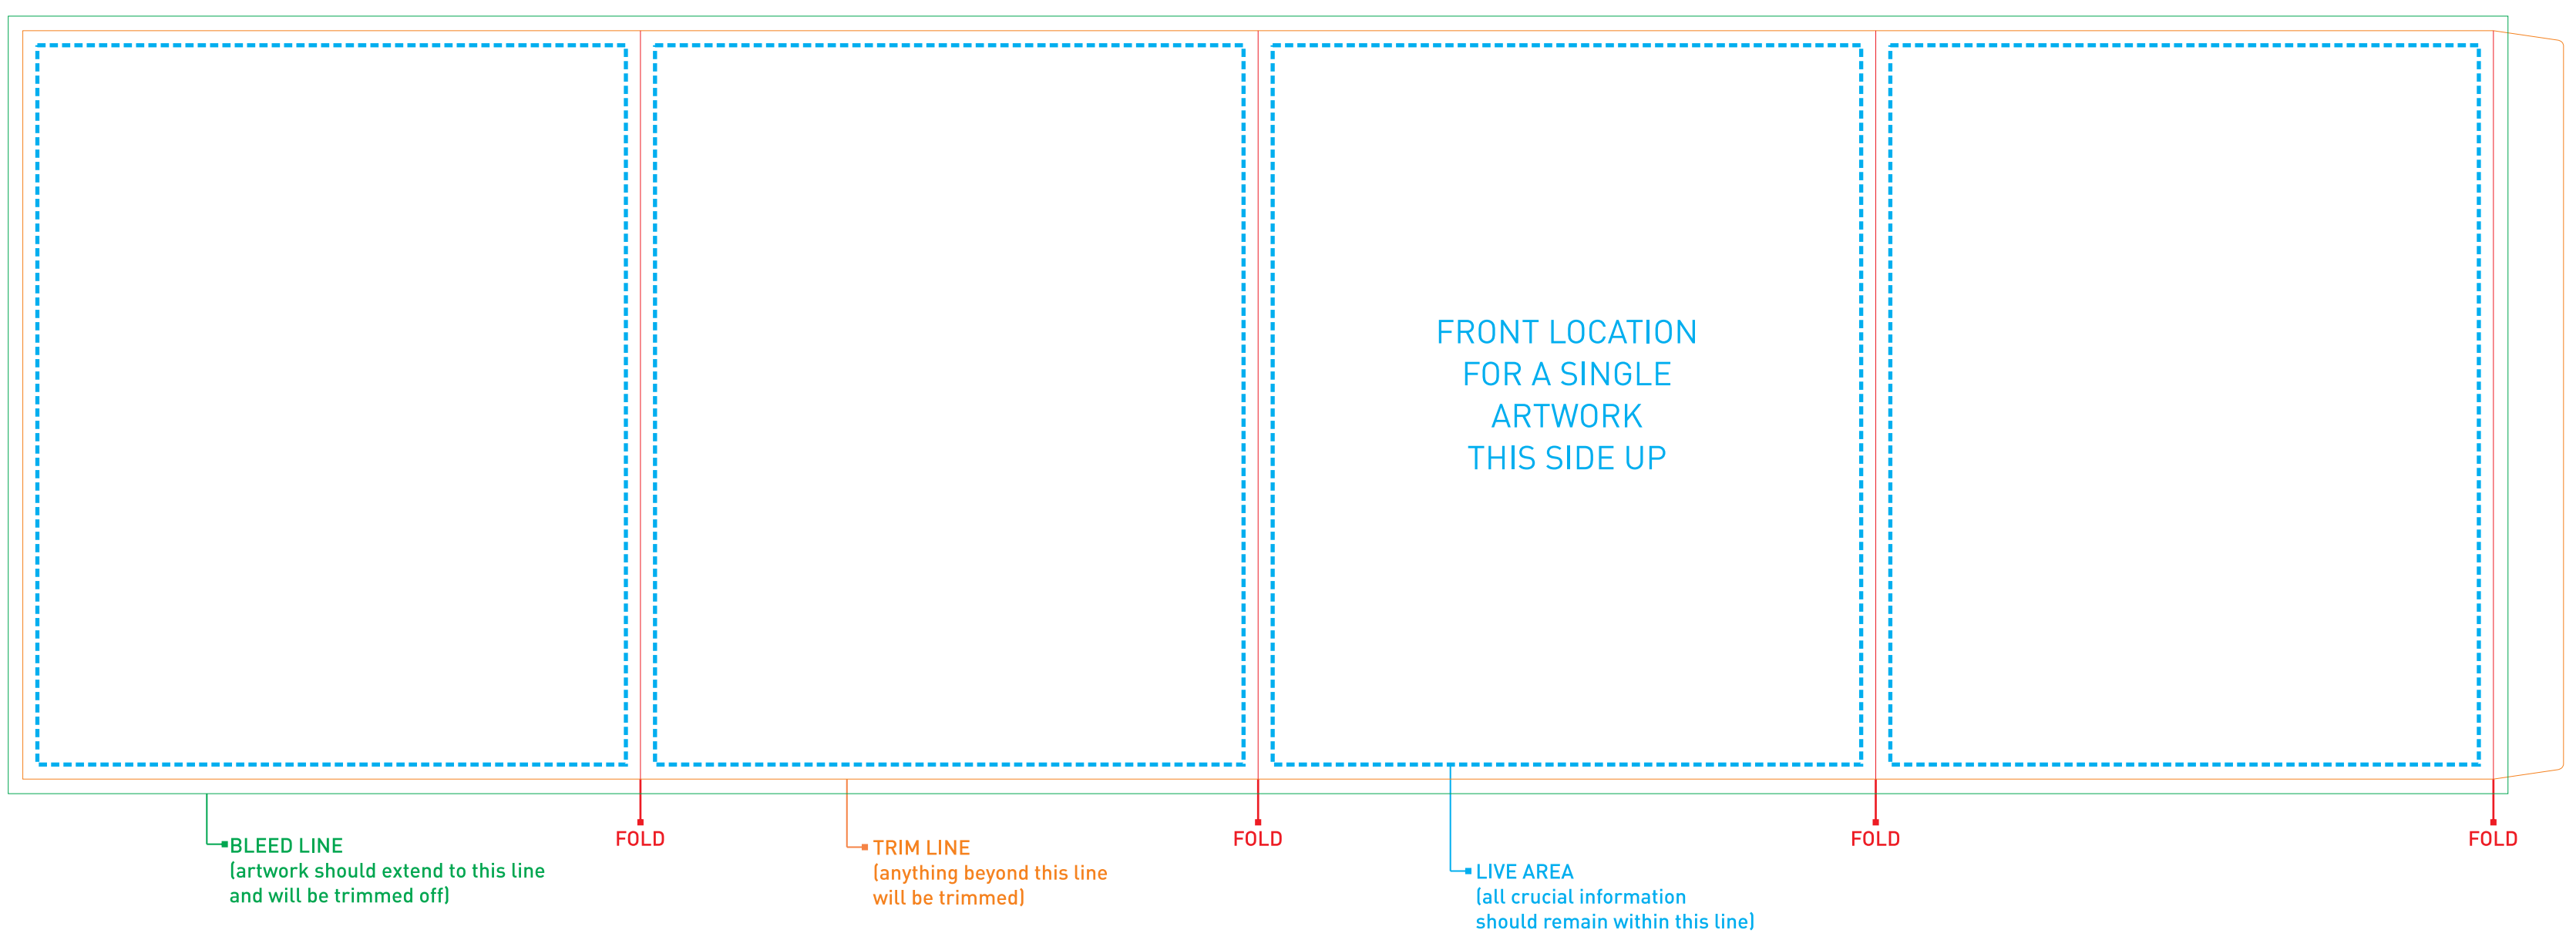

*COLORED GUIDELINES WILL NOT BE PRINTED.
COMPATIBLE ITEMS:
- DW325

*COLORED GUIDELINES WILL NOT BE PRINTED.
COMPATIBLE ITEMS:
- DW325

ARTWORK SPECIFICATIONS

- Digital artwork **MUST** be sent in a high resolution PDF file (a separate file for each imprint) and should be in CMYK mode at a minimum resolution of 300 dpi sized at 100%.
- Please respect the parameters of this template and be advised that failure to provide artwork to the specifications listed above may result in production delays.
- **PLEASE REMOVE THIS STAMP AND ALL SPECIFICATION INFORMATION BEFORE SUBMITTING YOUR ARTWORK.**