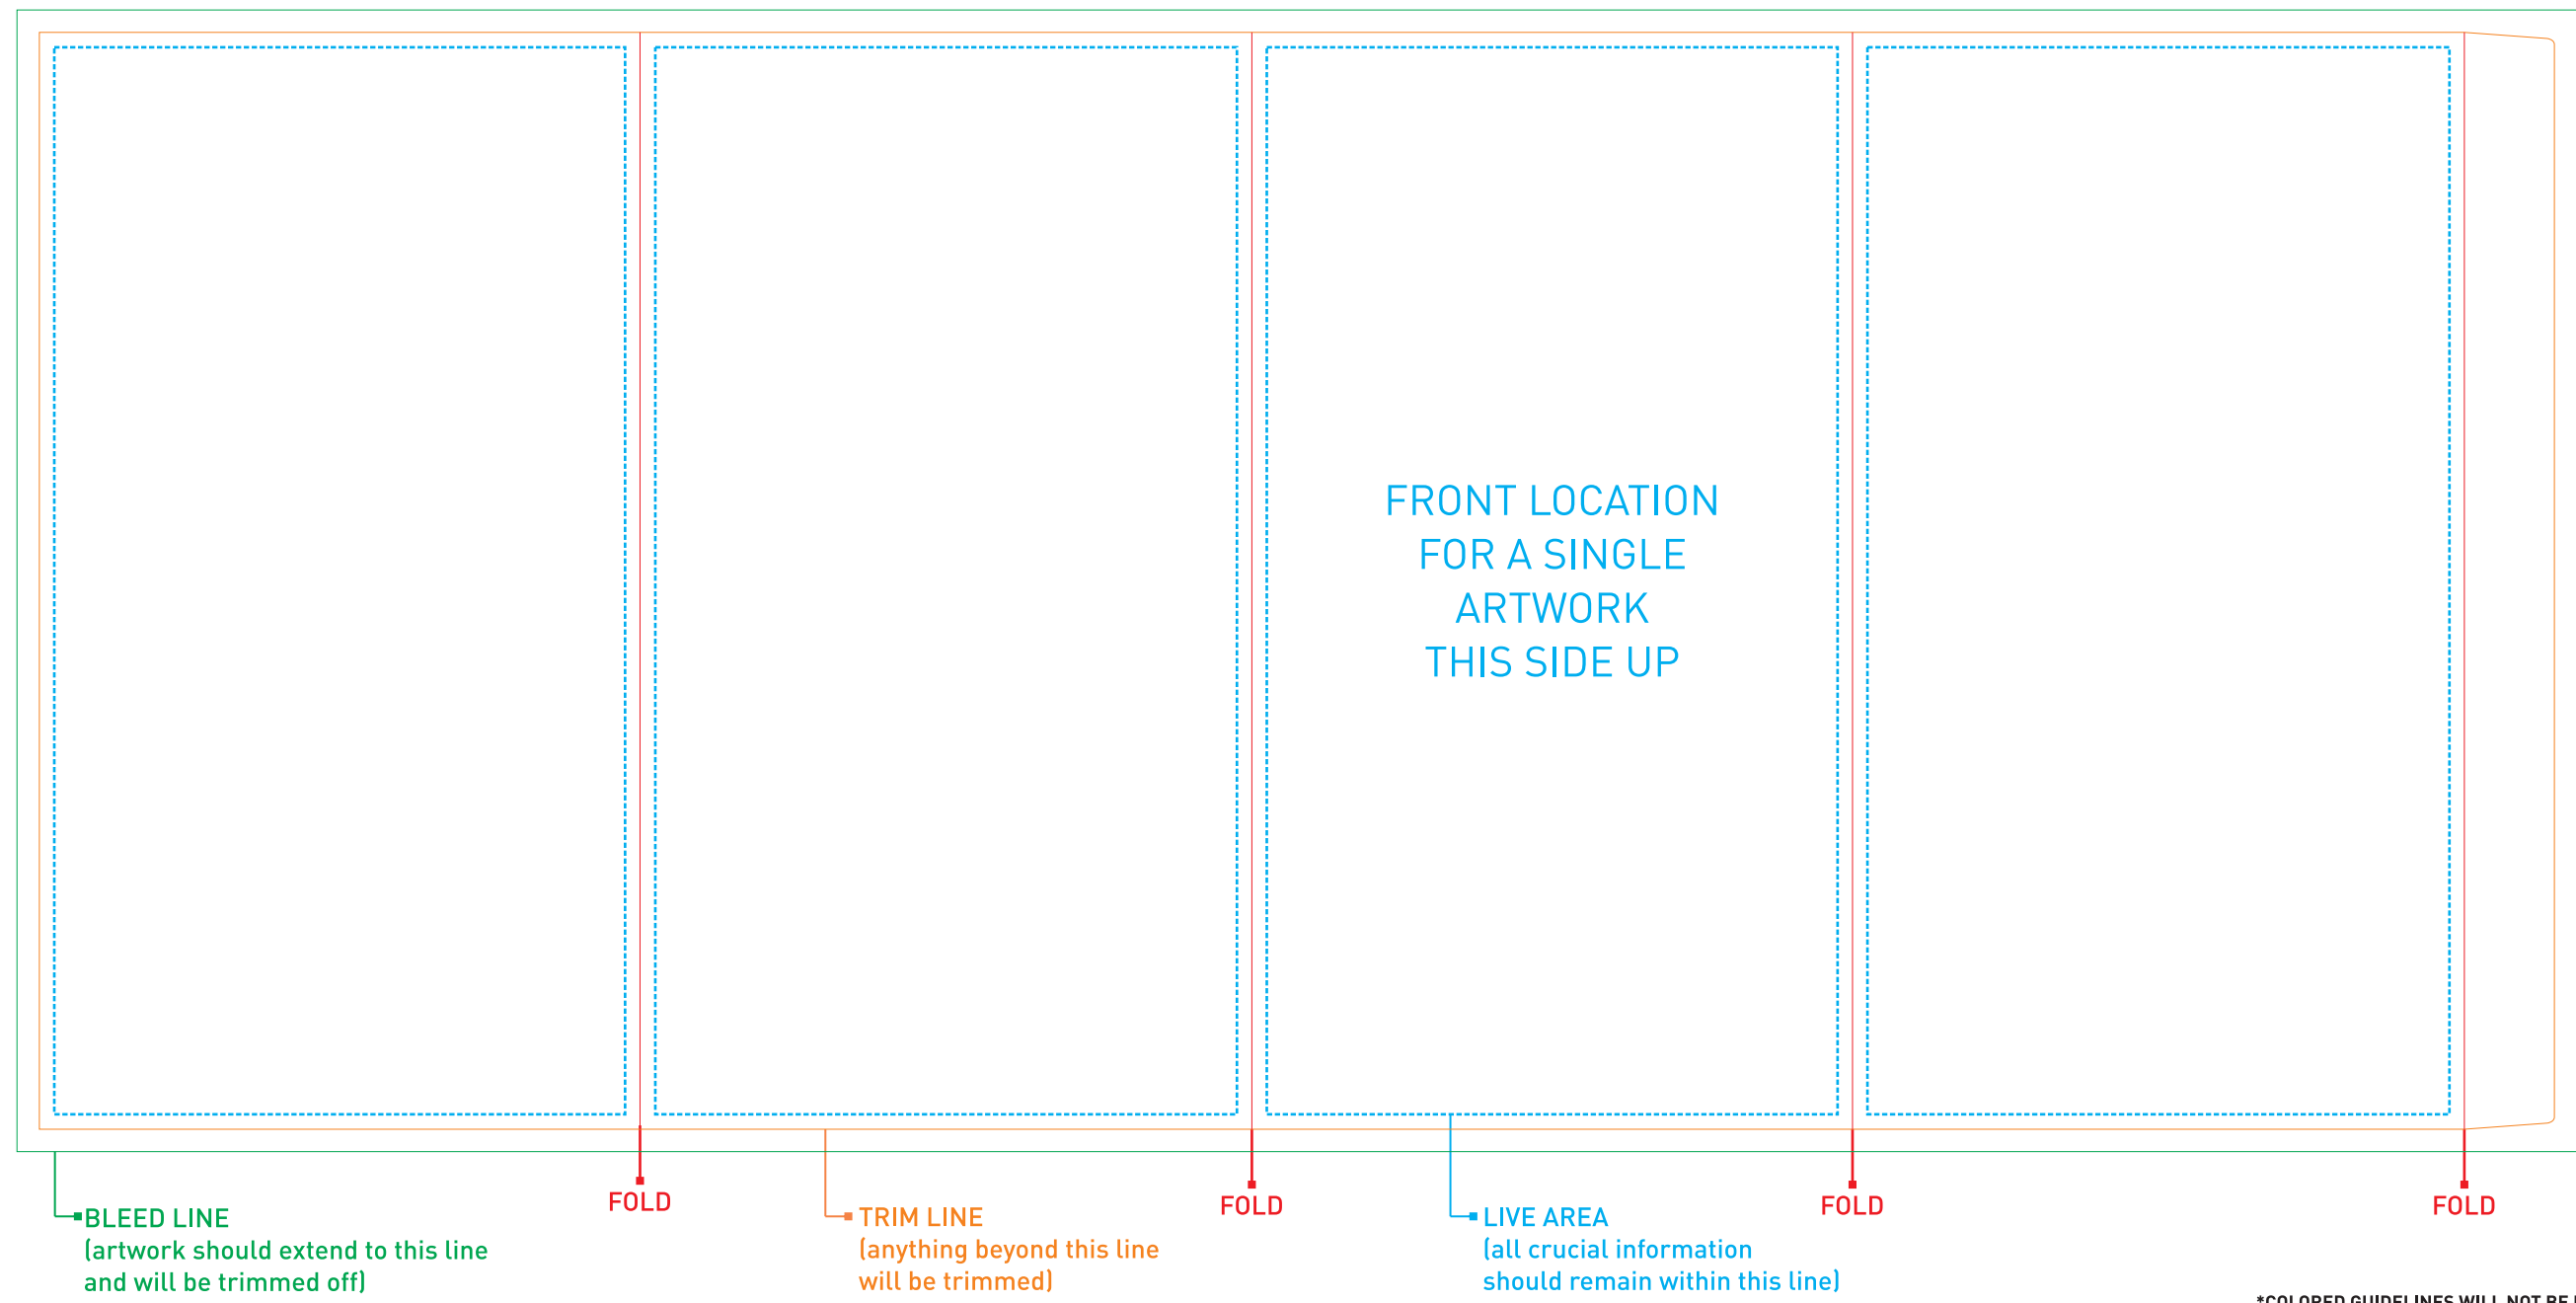

MEDIA BOTTLE - FULL
ARTWORK AT 100%

*COLORED GUIDELINES WILL NOT BE PRINTED.
COMPATIBLE ITEMS:
- DW322
- DW323

MEDIA BOTTLE - HALF
ARTWORK AT 100%

*COLORED GUIDELINES WILL NOT BE PRINTED.
COMPATIBLE ITEMS:
- DW322
- DW323

ARTWORK SPECIFICATIONS

- Digital artwork **MUST** be sent in a high resolution PDF file (a separate file for each imprint) and should be in CMYK mode at a minimum resolution of 300 dpi sized at 100%.
- Please respect the parameters of this template and be advised that failure to provide artwork to the specifications listed above may result in production delays.
- **PLEASE REMOVE THIS STAMP AND ALL SPECIFICATION INFORMATION BEFORE SUBMITTING YOUR ARTWORK.**