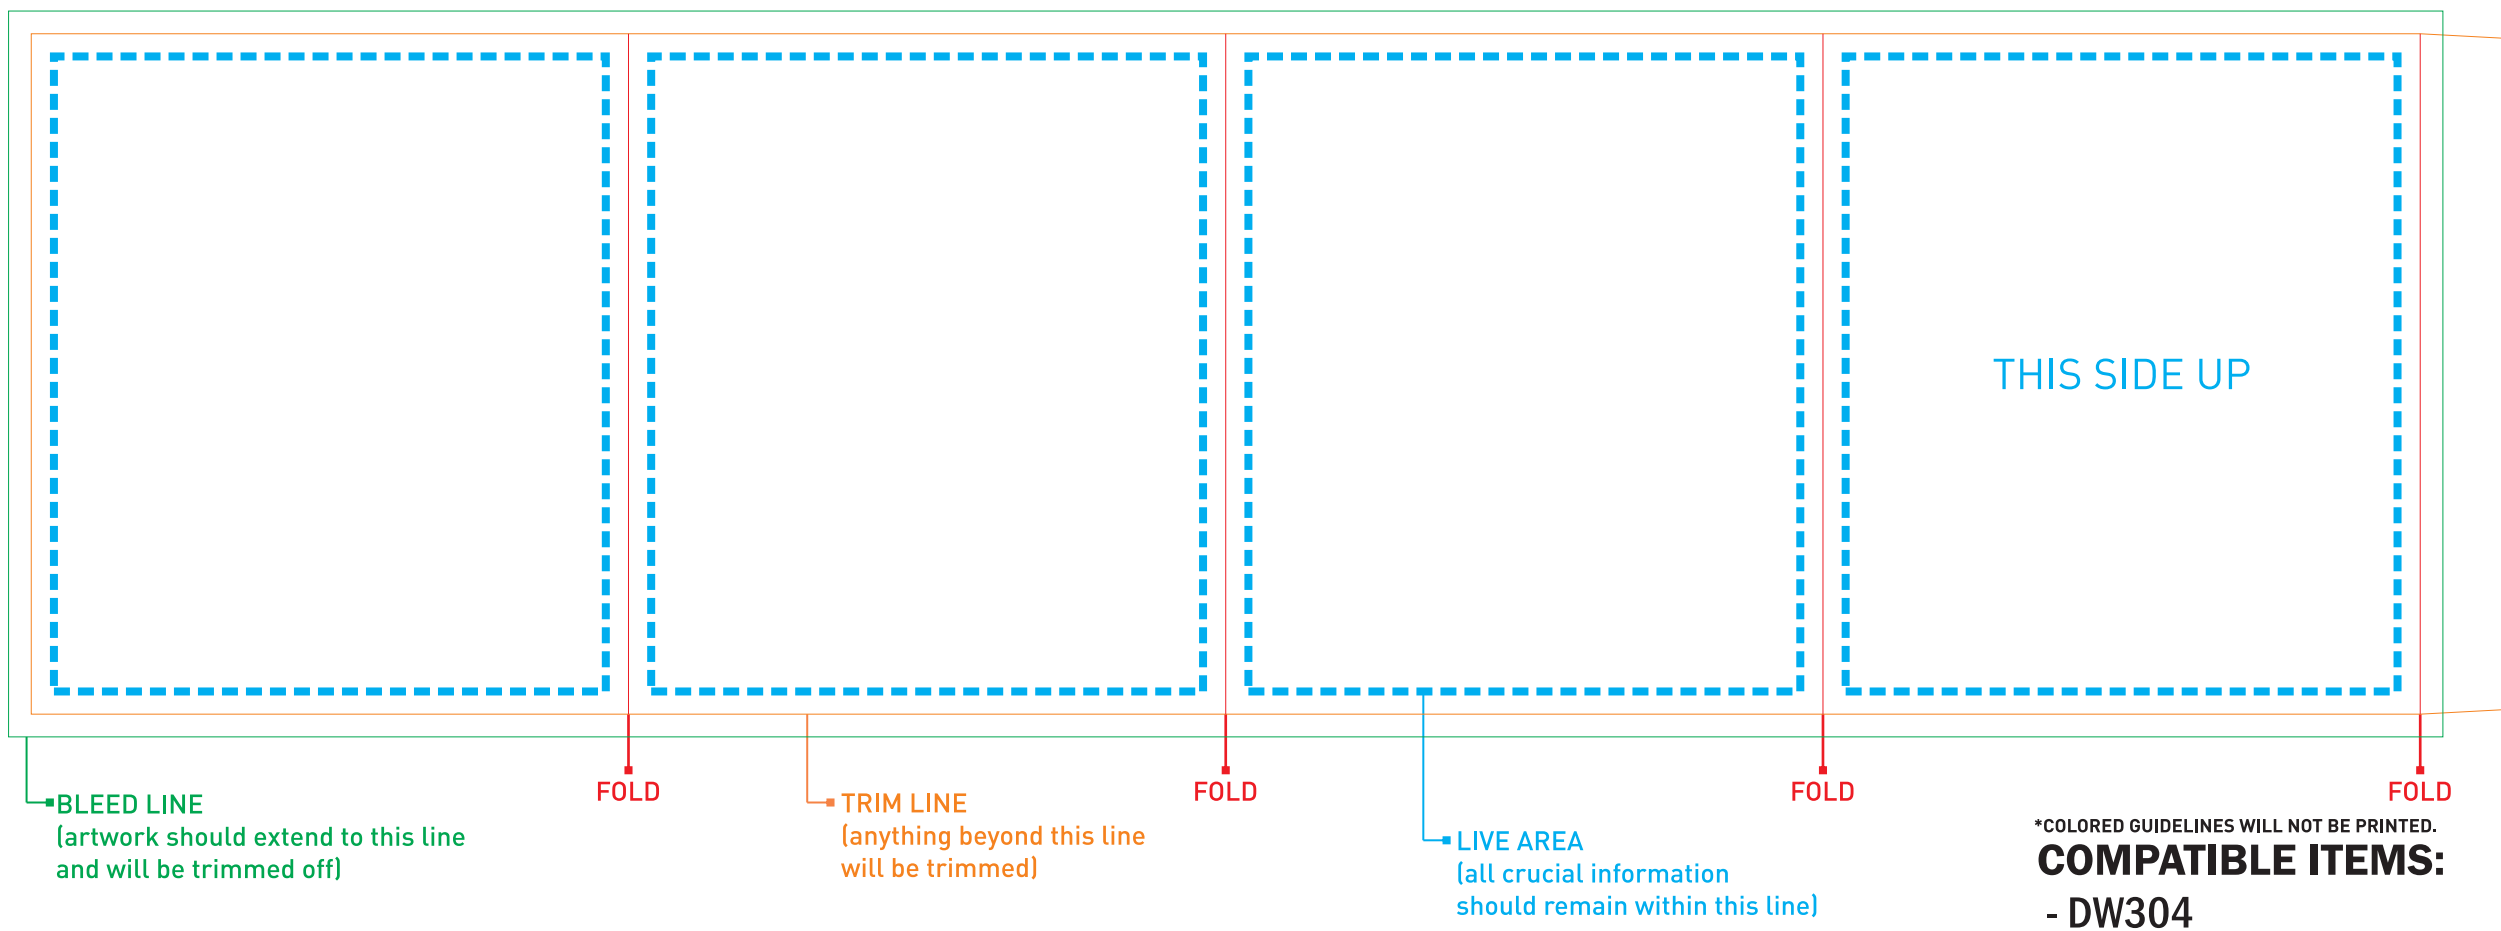

SMALL TRENDSETTER SLEEVE - FULL
ARTWORK AT 100%

SMALL TRENDSETTER SLEEVE - HALF
ARTWORK AT 100%

ARTWORK SPECIFICATIONS

- Digital artwork **MUST** be sent in a high resolution PDF file (a separate file for each imprint) and should be in CMYK mode at a minimum resolution of 300 dpi sized at 100%.
- Please respect the parameters of this template and be advised that failure to provide artwork to the specifications listed above may result in production delays.
- **PLEASE REMOVE THIS STAMP AND ALL SPECIFICATION INFORMATION BEFORE SUBMITTING YOUR ARTWORK.**