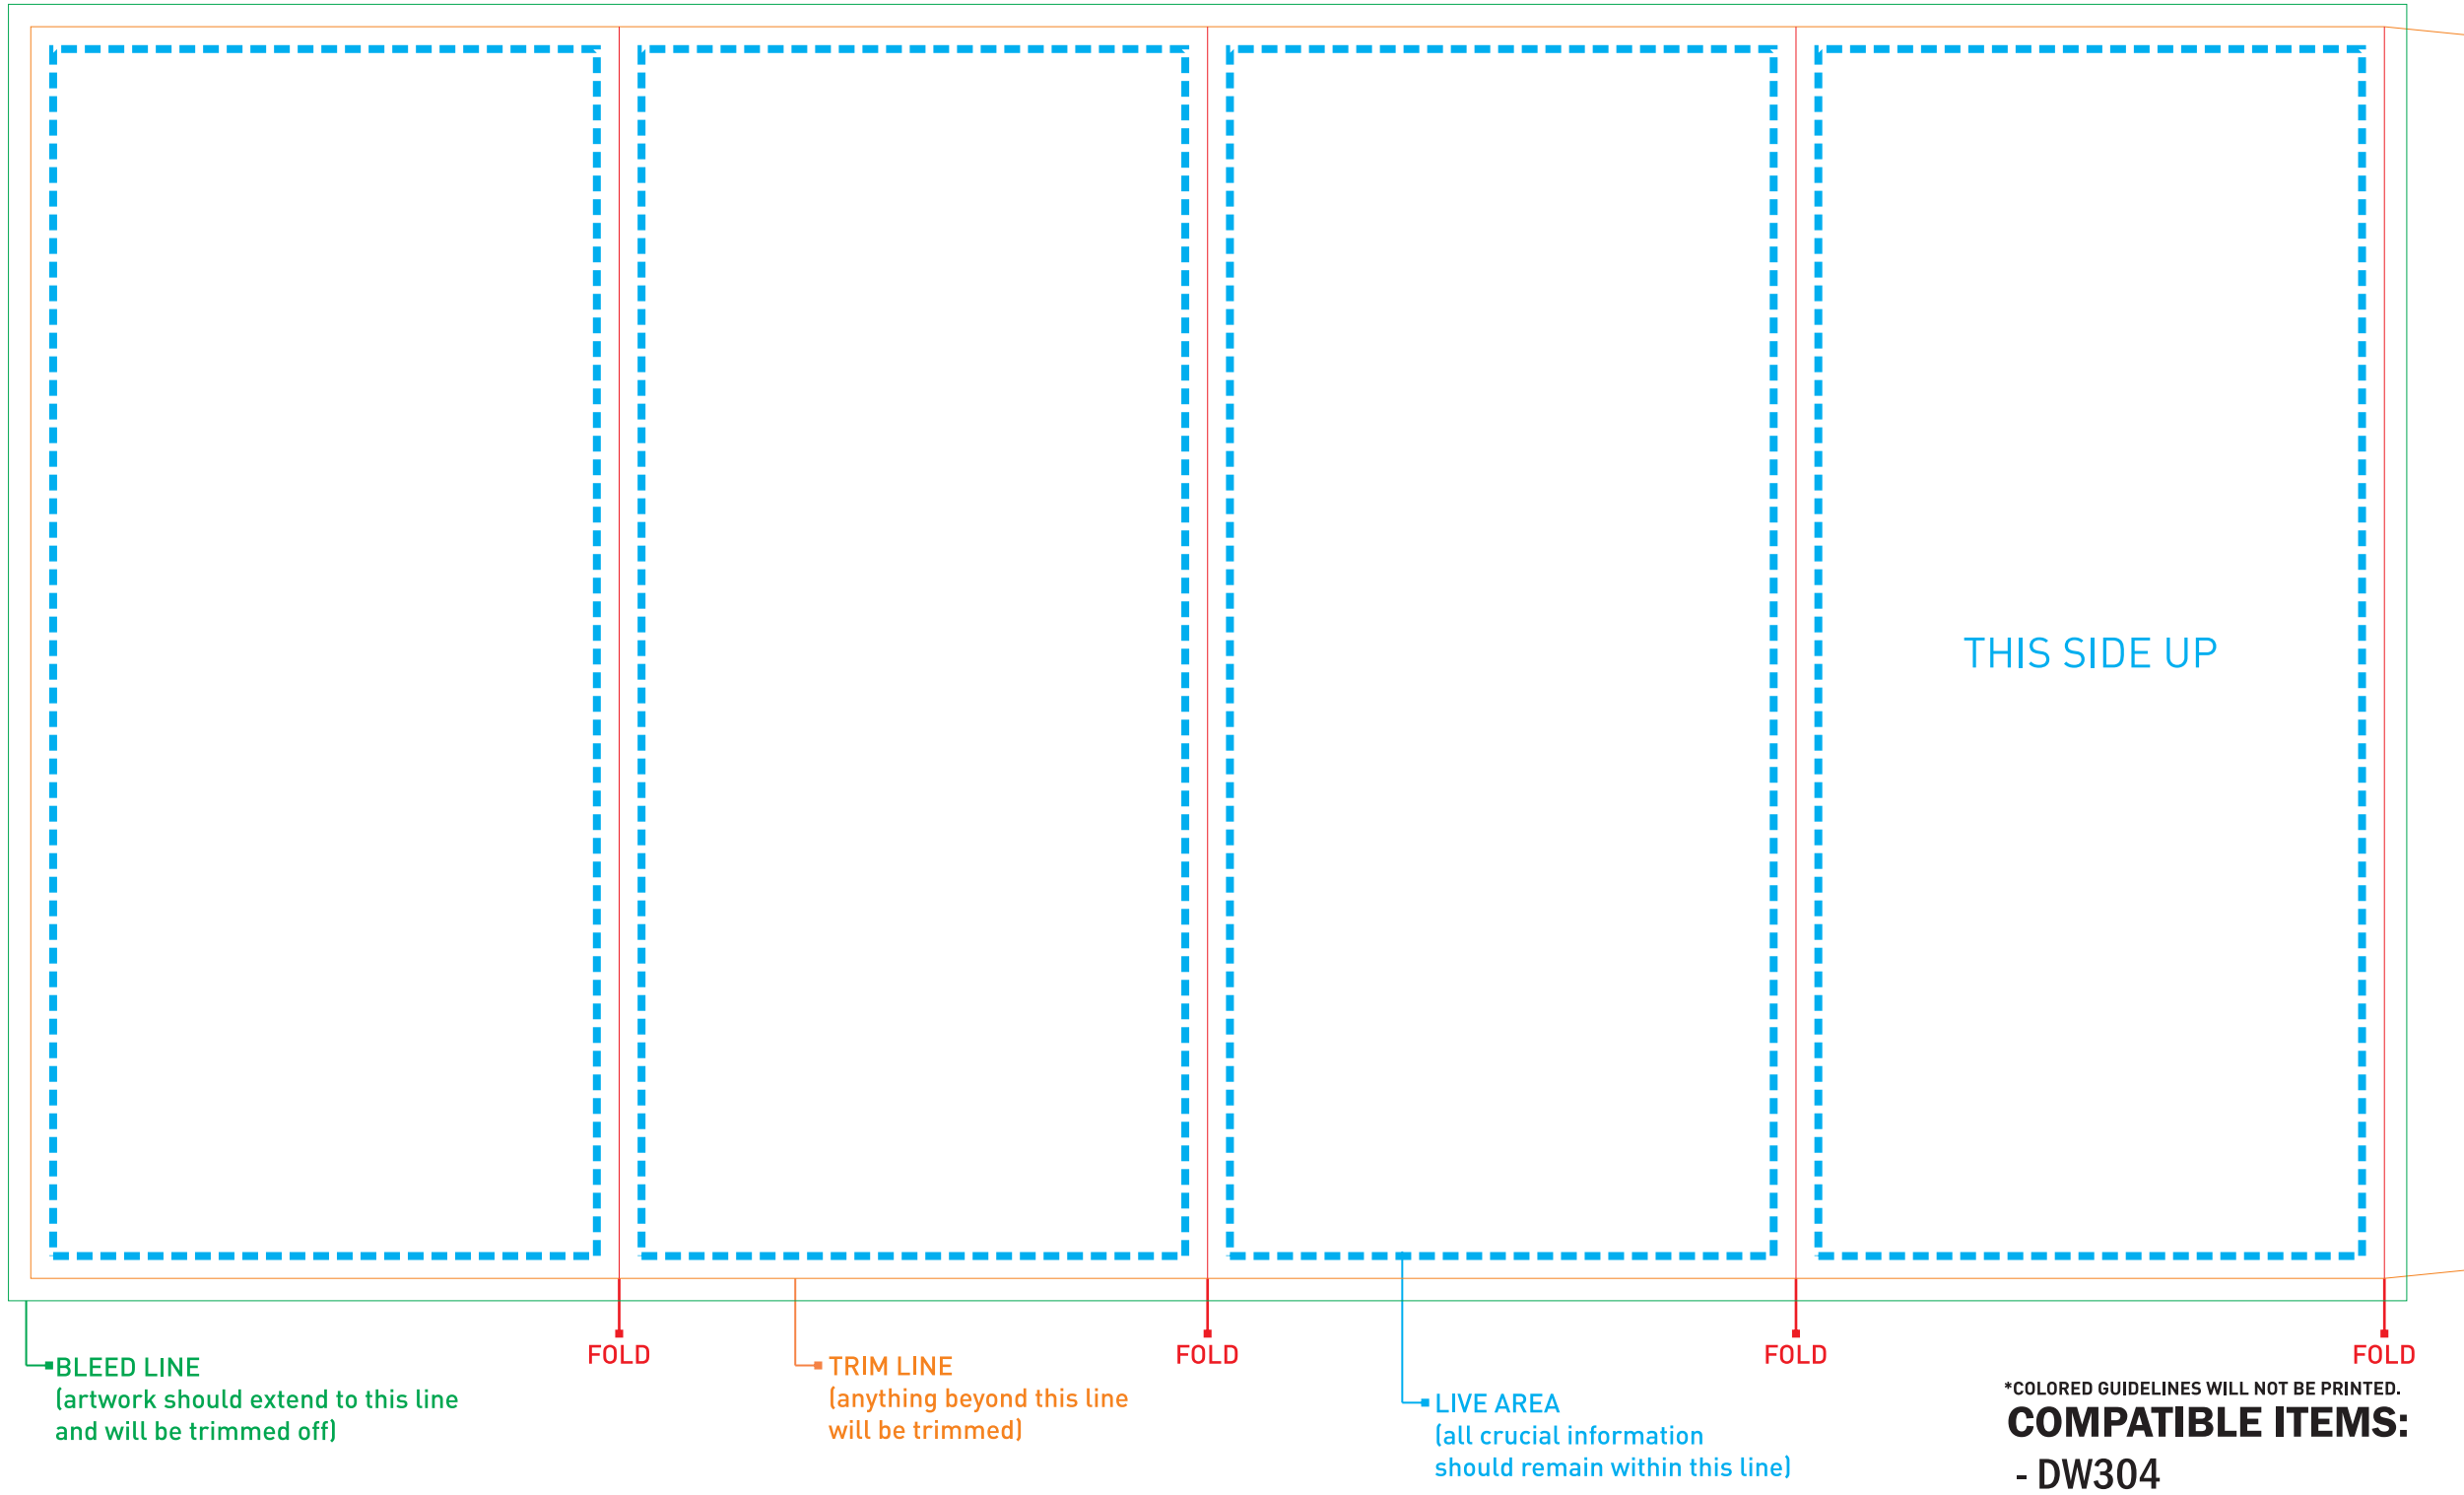

SMALL TRENDSETTER SLEEVE - FULL
ARTWORK AT 100%

SMALL TRENDSETTER SLEEVE - HALF
ARTWORK AT 100%

ARTWORK SPECIFICATIONS

- Digital artwork **MUST** be sent in a high resolution PDF file (a separate file for each imprint) and should be in CMYK mode at a minimum resolution of 300 dpi sized at 100%.
- Please respect the parameters of this template and be advised that failure to provide artwork to the specifications listed above may result in production delays.
- **PLEASE REMOVE THIS STAMP AND ALL SPECIFICATION INFORMATION BEFORE SUBMITTING YOUR ARTWORK.**