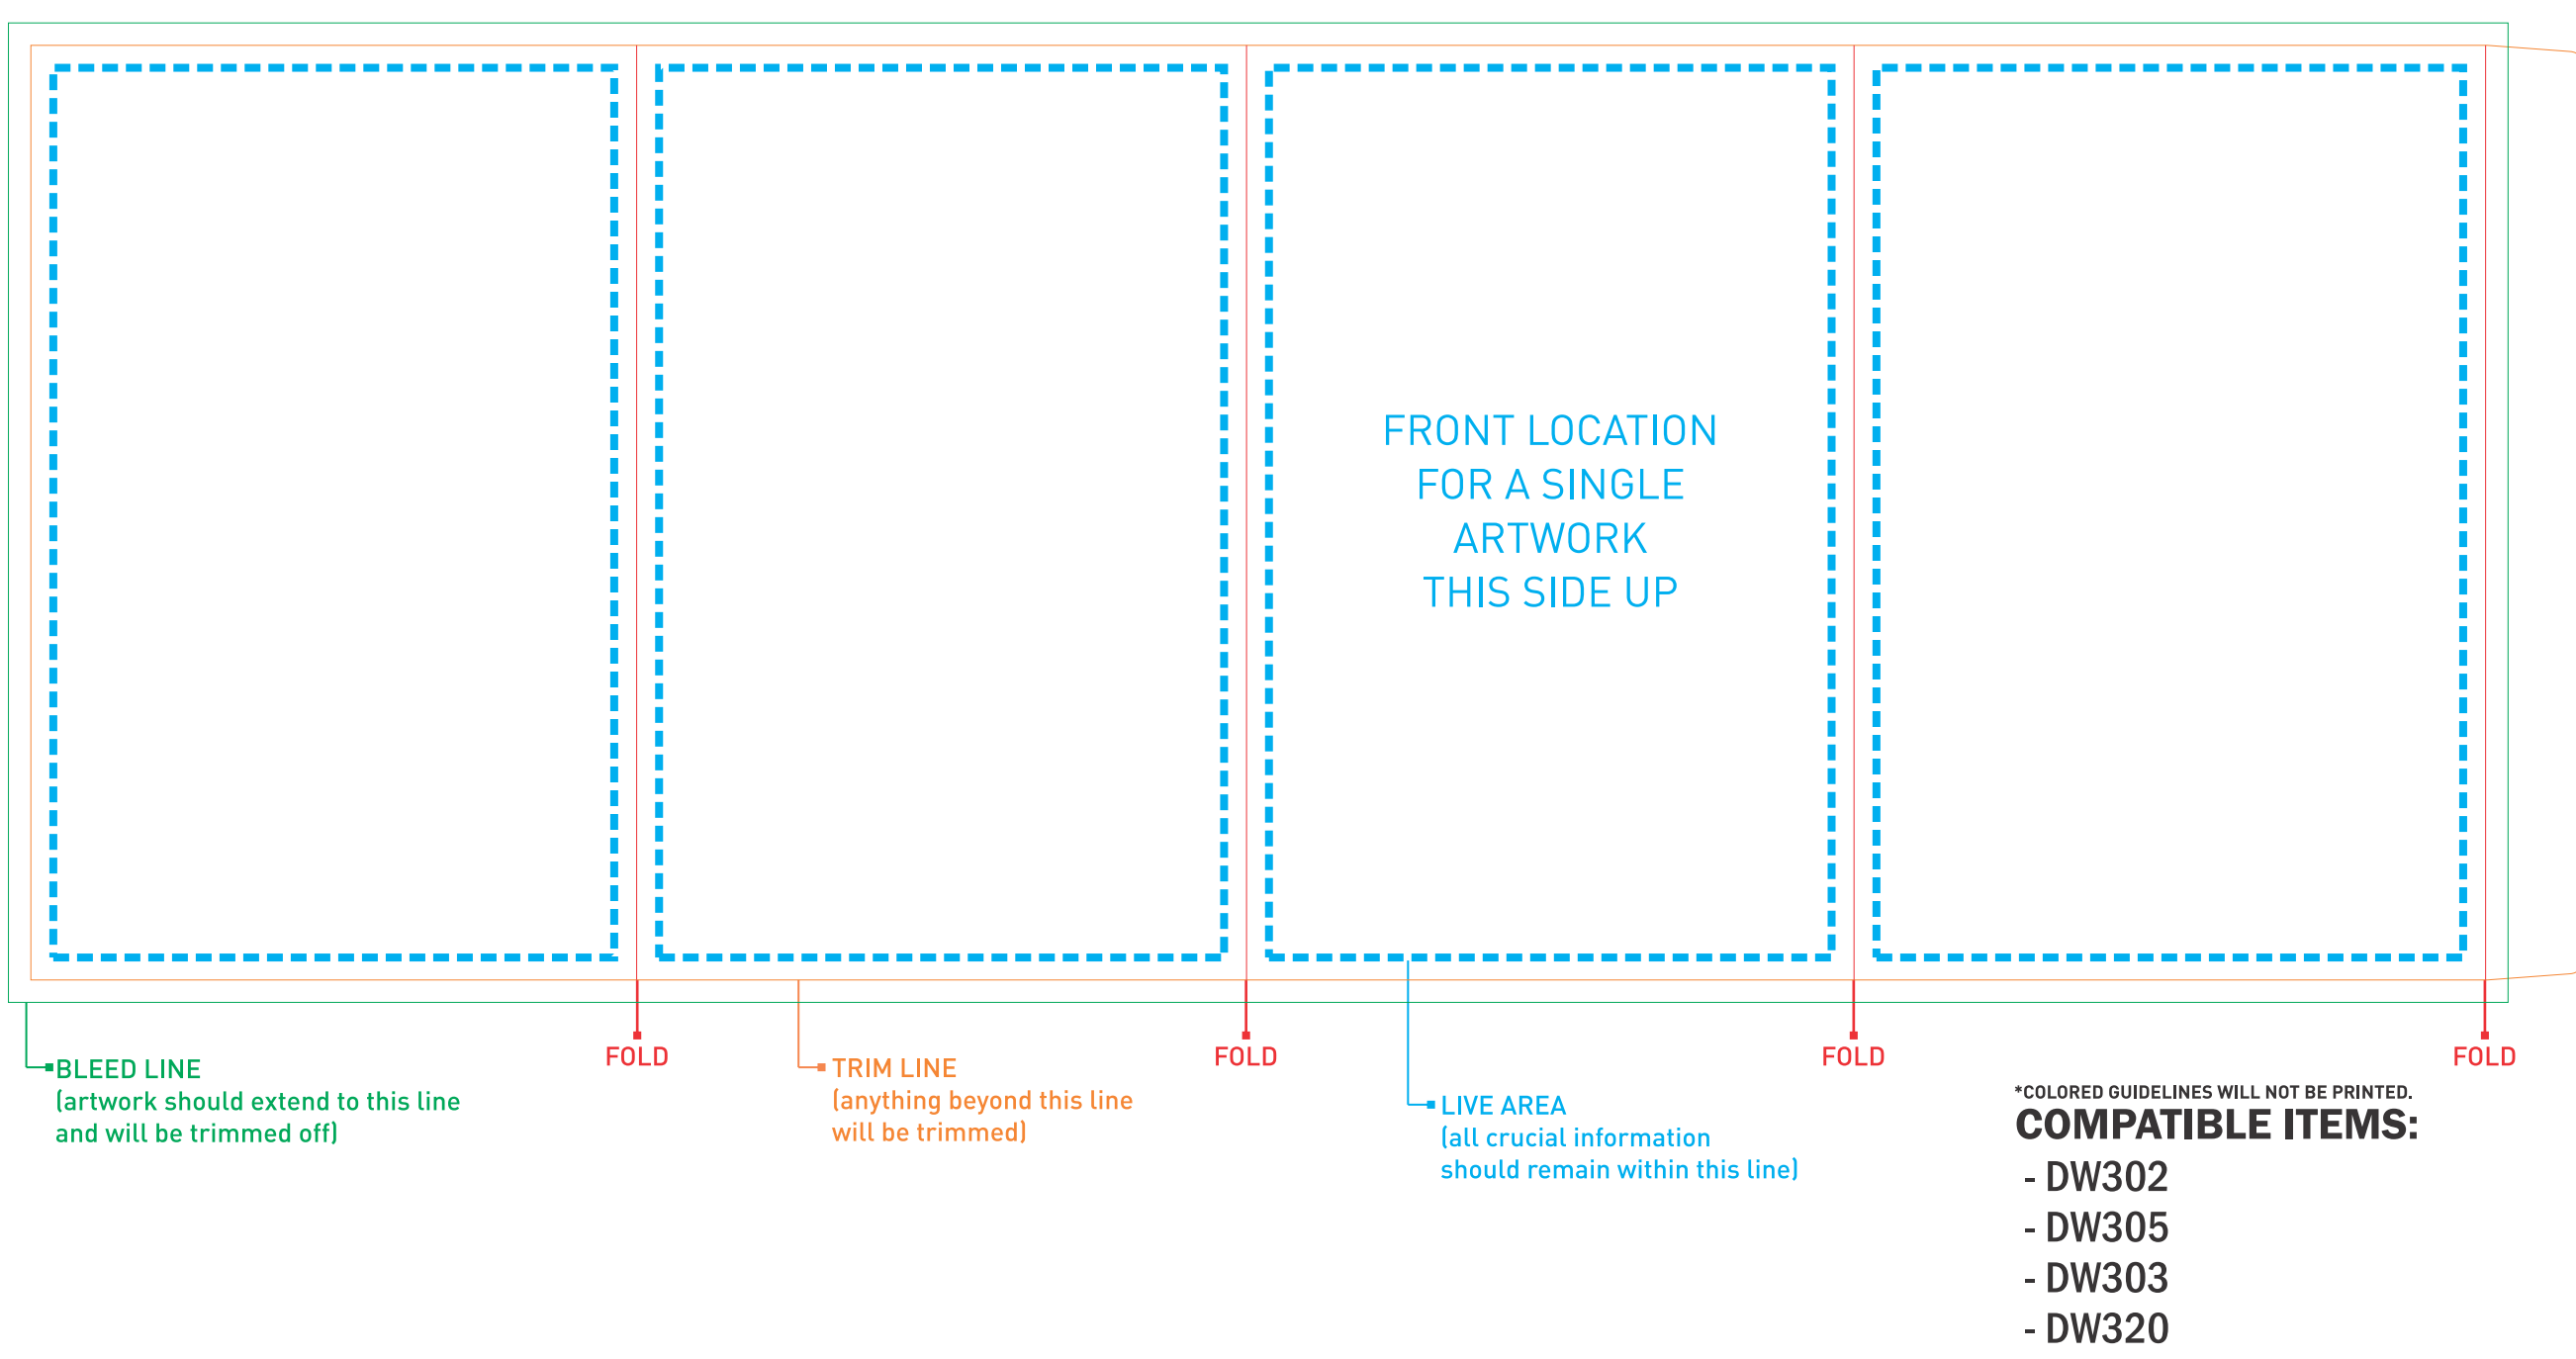

TRENDSETTER SLEEVE - FULL
ARTWORK AT 100%

TRENDSETTER SLEEVE - HALF
ARTWORK AT 100%

ARTWORK SPECIFICATIONS

- Digital artwork **MUST** be sent in a high resolution PDF file (a separate file for each imprint) and should be in CMYK made at a minimum resolution of 300 dpi sized at 100%.
- Please respect the parameters of this template and be advised that failure to provide artwork to the specifications listed above may result in production delays.
- **PLEASE REMOVE THIS STAMP AND ALL SPECIFICATION INFORMATION BEFORE SUBMITTING YOUR ARTWORK.**