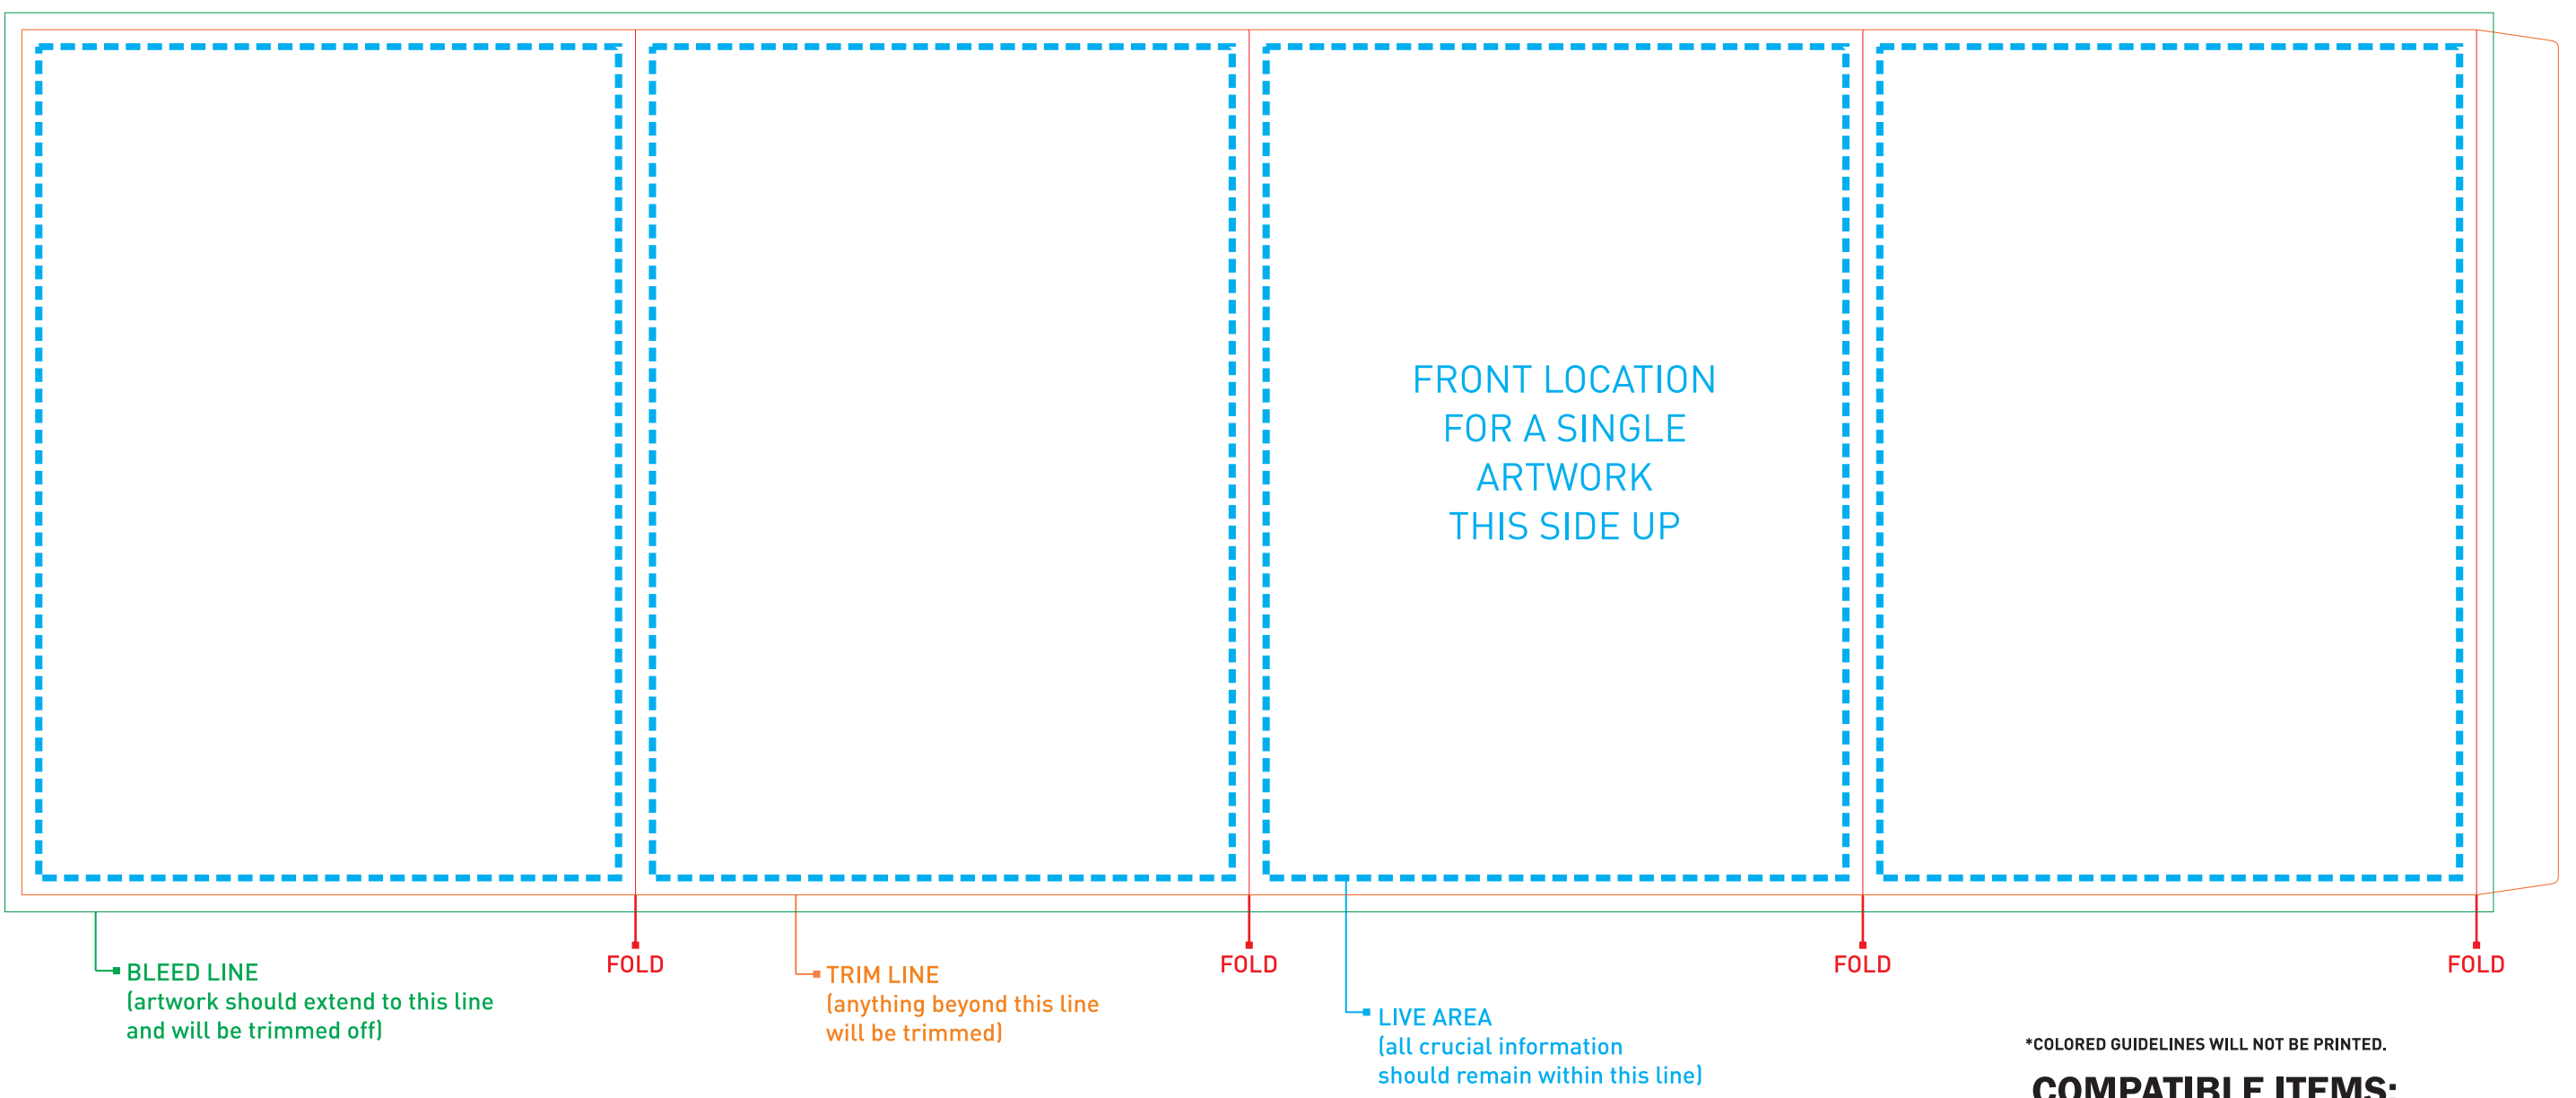

*COLORED GUIDELINES WILL NOT BE PRINTED.
COMPATIBLE ITEMS:
- DW201

*COLORED GUIDELINES WILL NOT BE PRINTED.
COMPATIBLE ITEMS:
- DW201

ARTWORK SPECIFICATIONS

- Digital artwork **MUST** be sent in a high resolution PDF file (a separate file for each imprint) and should be in CMYK mode at a minimum resolution of 300 dpi sized at 100%.
- Please respect the parameters of this template and be advised that failure to provide artwork to the specifications listed above may result in production delays.
- **PLEASE REMOVE THIS STAMP AND ALL SPECIFICATION INFORMATION BEFORE SUBMITTING YOUR ARTWORK.**