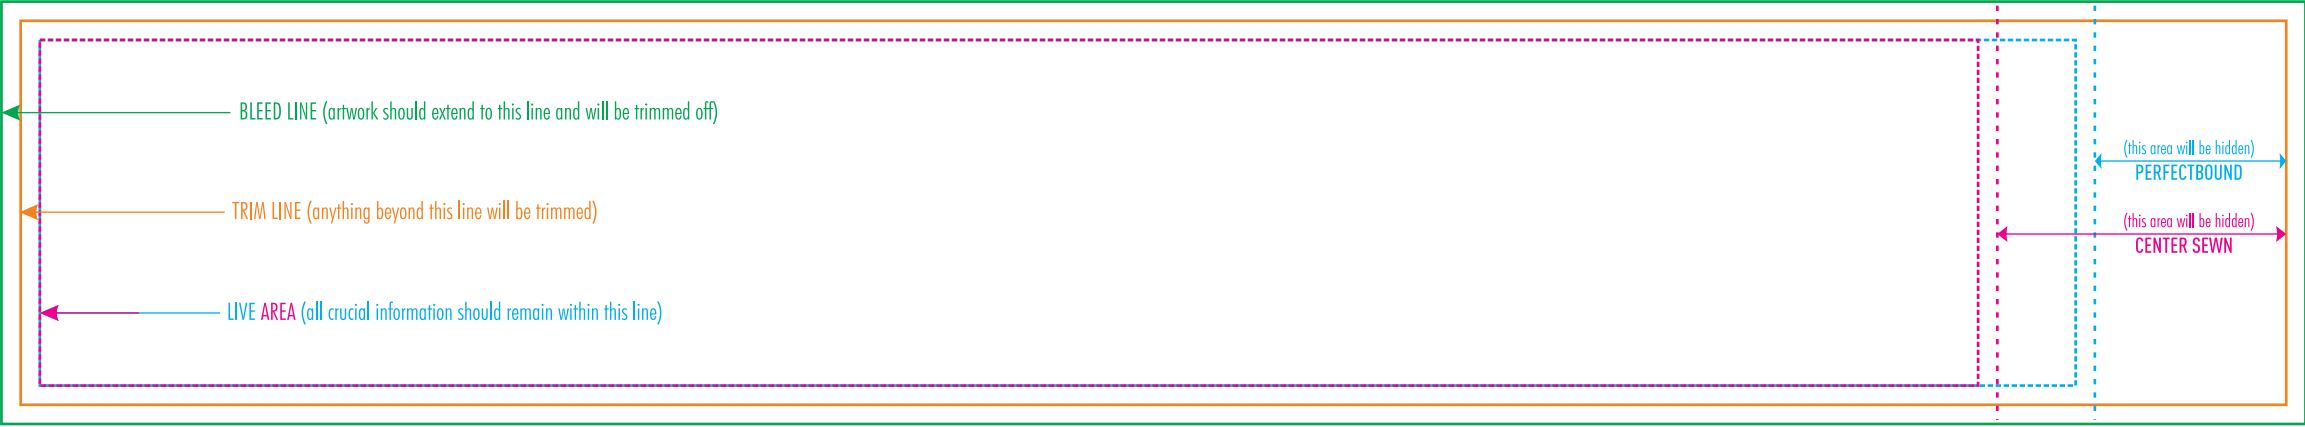

MEDIO CENTRE SEWN JOURNAL - 5 x 7"
OUTSIDE COVER

FOLD

OPTIONAL SQUARE-CORNER CUT

BLEED LINE
(artwork should extend to this line)

FINAL TRIM LINE
(anything beyond this line will be trimmed)

SAFETY MARGIN

MEDIO CENTRE SEWN JOURNAL - 5 x 7"
INSIDE COVER

FOLD

OPTIONAL SQUARE-CORNER CUT

BLEED LINE
(artwork should extend to this line)

FINAL TRIM LINE
(anything beyond this line will be trimmed)

SAFETY MARGIN

OPTIONAL PEN LOOP ADHESIVE

ARTWORK SPECIFICATIONS

- Create your artwork on a separate layer - do not merge artwork with the template layer.
- All text should be converted to curves.
- Embed all linked image files.
- Digital artwork **MUST** be sent in a high resolution PDF file (a separate file for each imprint) and should be in CMYK mode at a minimum resolution of 300 dpi sized at 100%.
- Please respect the parameters of this template and be advised that failure to provide artwork to the specifications listed above may result in production delays.
- You can change the color of the **SCRIBL** logo on the back to black or white depending on the background of your artwork. It cannot be resized.
- You can decide to remove the **SCRIBL** logo on the back but the word **"CANADA"** must **ALWAYS** be there to show the country of origin.
- Please remove the **FSC Certification** logo if you do not want it printed. However, please note that you will not be able to call this journal an **FSC certified** item if the stamp is removed.
- If you keep the **FSC Certification** logo, under no circumstances can it be modified, the white background cannot be removed.

PLEASE REMOVE THIS STAMP AND ALL SPECIFICATION INFORMATION BEFORE SUBMITTING YOUR ARTWORK.

MEDIO CENTRE SEWN JOURNAL TIP-IN PAGE - 5 x 7"
OUTSIDE PAGE

MEDIO CENTRE SEWN JOURNAL TIP-IN PAGE - 5 x 7"
INSIDE PAGE

SCRIBL JOURNAL - 5 x 7" MEDIO - SINGLE JOURNAL

BLEED: 12 x 2.2 || TRIM: 11.8 x 2

SCRIBL JOURNAL - 5 x 7" MEDIO - 3 PACK

BLEED: 14.2 x 2.2 || TRIM: 14 x 2