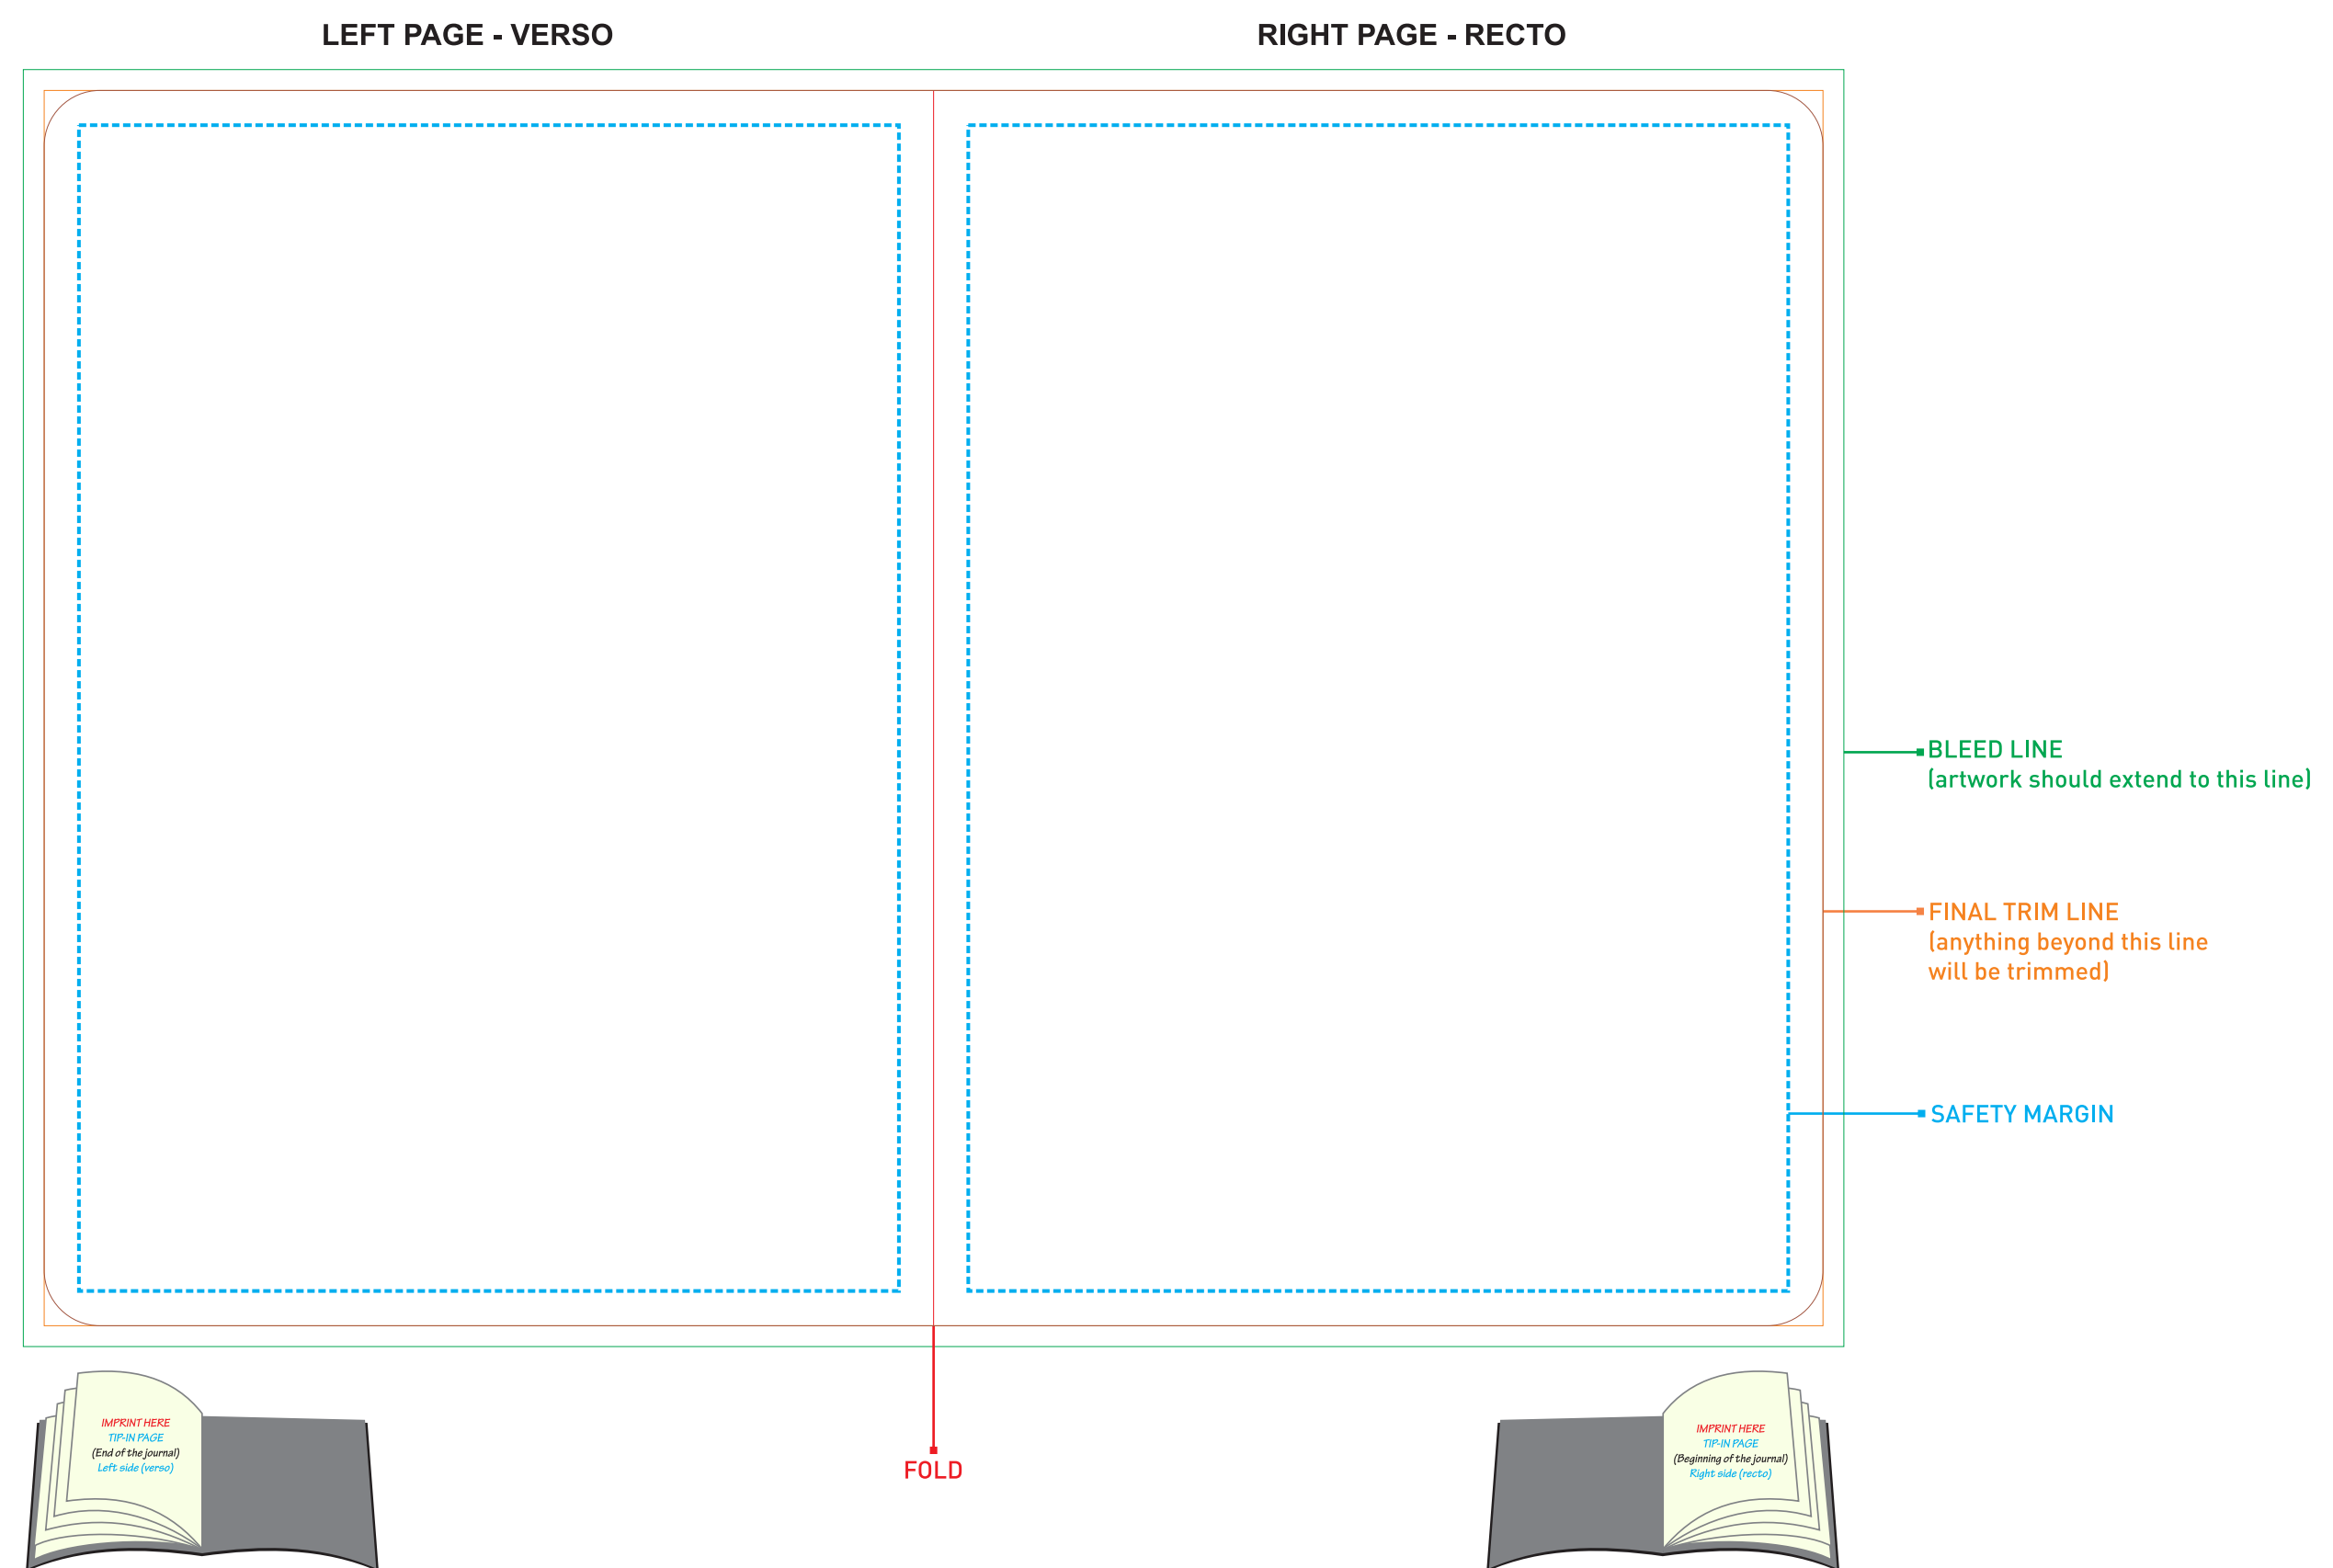

MEDIO CENTRE SEWN JOURNAL - 5 x 7"
OUTSIDE COVER

FOLD

OPTIONAL SQUARE-CORNER CUT

BLEED LINE
(artwork should extend to this line)

FINAL TRIM LINE
(anything beyond this line will be trimmed)

SAFETY MARGIN

MEDIO CENTRE SEWN JOURNAL - 5 x 7"
INSIDE COVER

FOLD

OPTIONAL SQUARE-CORNER CUT

BLEED LINE
(artwork should extend to this line)

FINAL TRIM LINE
(anything beyond this line will be trimmed)

SAFETY MARGIN

OPTIONAL PEN LOOP ADHESIVE

ARTWORK SPECIFICATIONS

- Create your artwork on a separate layer - do not merge artwork with the template layer.
- All text should be converted to curves.
- Embed all linked image files.
- Digital artwork **MUST** be sent in a high resolution PDF file (a separate file for each imprint) and should be in CMYK mode at a minimum resolution of 300 dpi sized at 100%.
- Please respect the parameters of this template and be advised that failure to provide artwork to the specifications listed above may result in production delays.
- You can change the color of the **SCRIBL** logo on the back to black or white depending on the background of your artwork. It cannot be resized.
- You can decide to remove the **SCRIBL** logo on the back but the word **"CANADA"** must **ALWAYS** be there to show the country of origin.
- Please remove the **FSC Certification** logo if you do not want it printed. However, please note that you will not be able to call this journal an **FSC certified** item if the stamp is removed.
- If you keep the **FSC Certification** logo, under no circumstances can it be modified, the white background cannot be removed.

PLEASE REMOVE THIS STAMP AND ALL SPECIFICATION INFORMATION BEFORE SUBMITTING YOUR ARTWORK.

MEDIO CENTRE SEWN JOURNAL TIP-IN PAGE - 5 x 7"
OUTSIDE PAGE

MEDIO CENTRE SEWN JOURNAL TIP-IN PAGE - 5 x 7"
INSIDE PAGE

SCRIBL JOURNAL - 5 x 7" MEDIO - SINGLE JOURNAL

BLEED: 12 x 2.2 || TRIM: 11.8 x 2

SCRIBL JOURNAL - 5 x 7" MEDIO - 3 PACK

BLEED: 14.2 x 2.2 || TRIM: 14 x 2