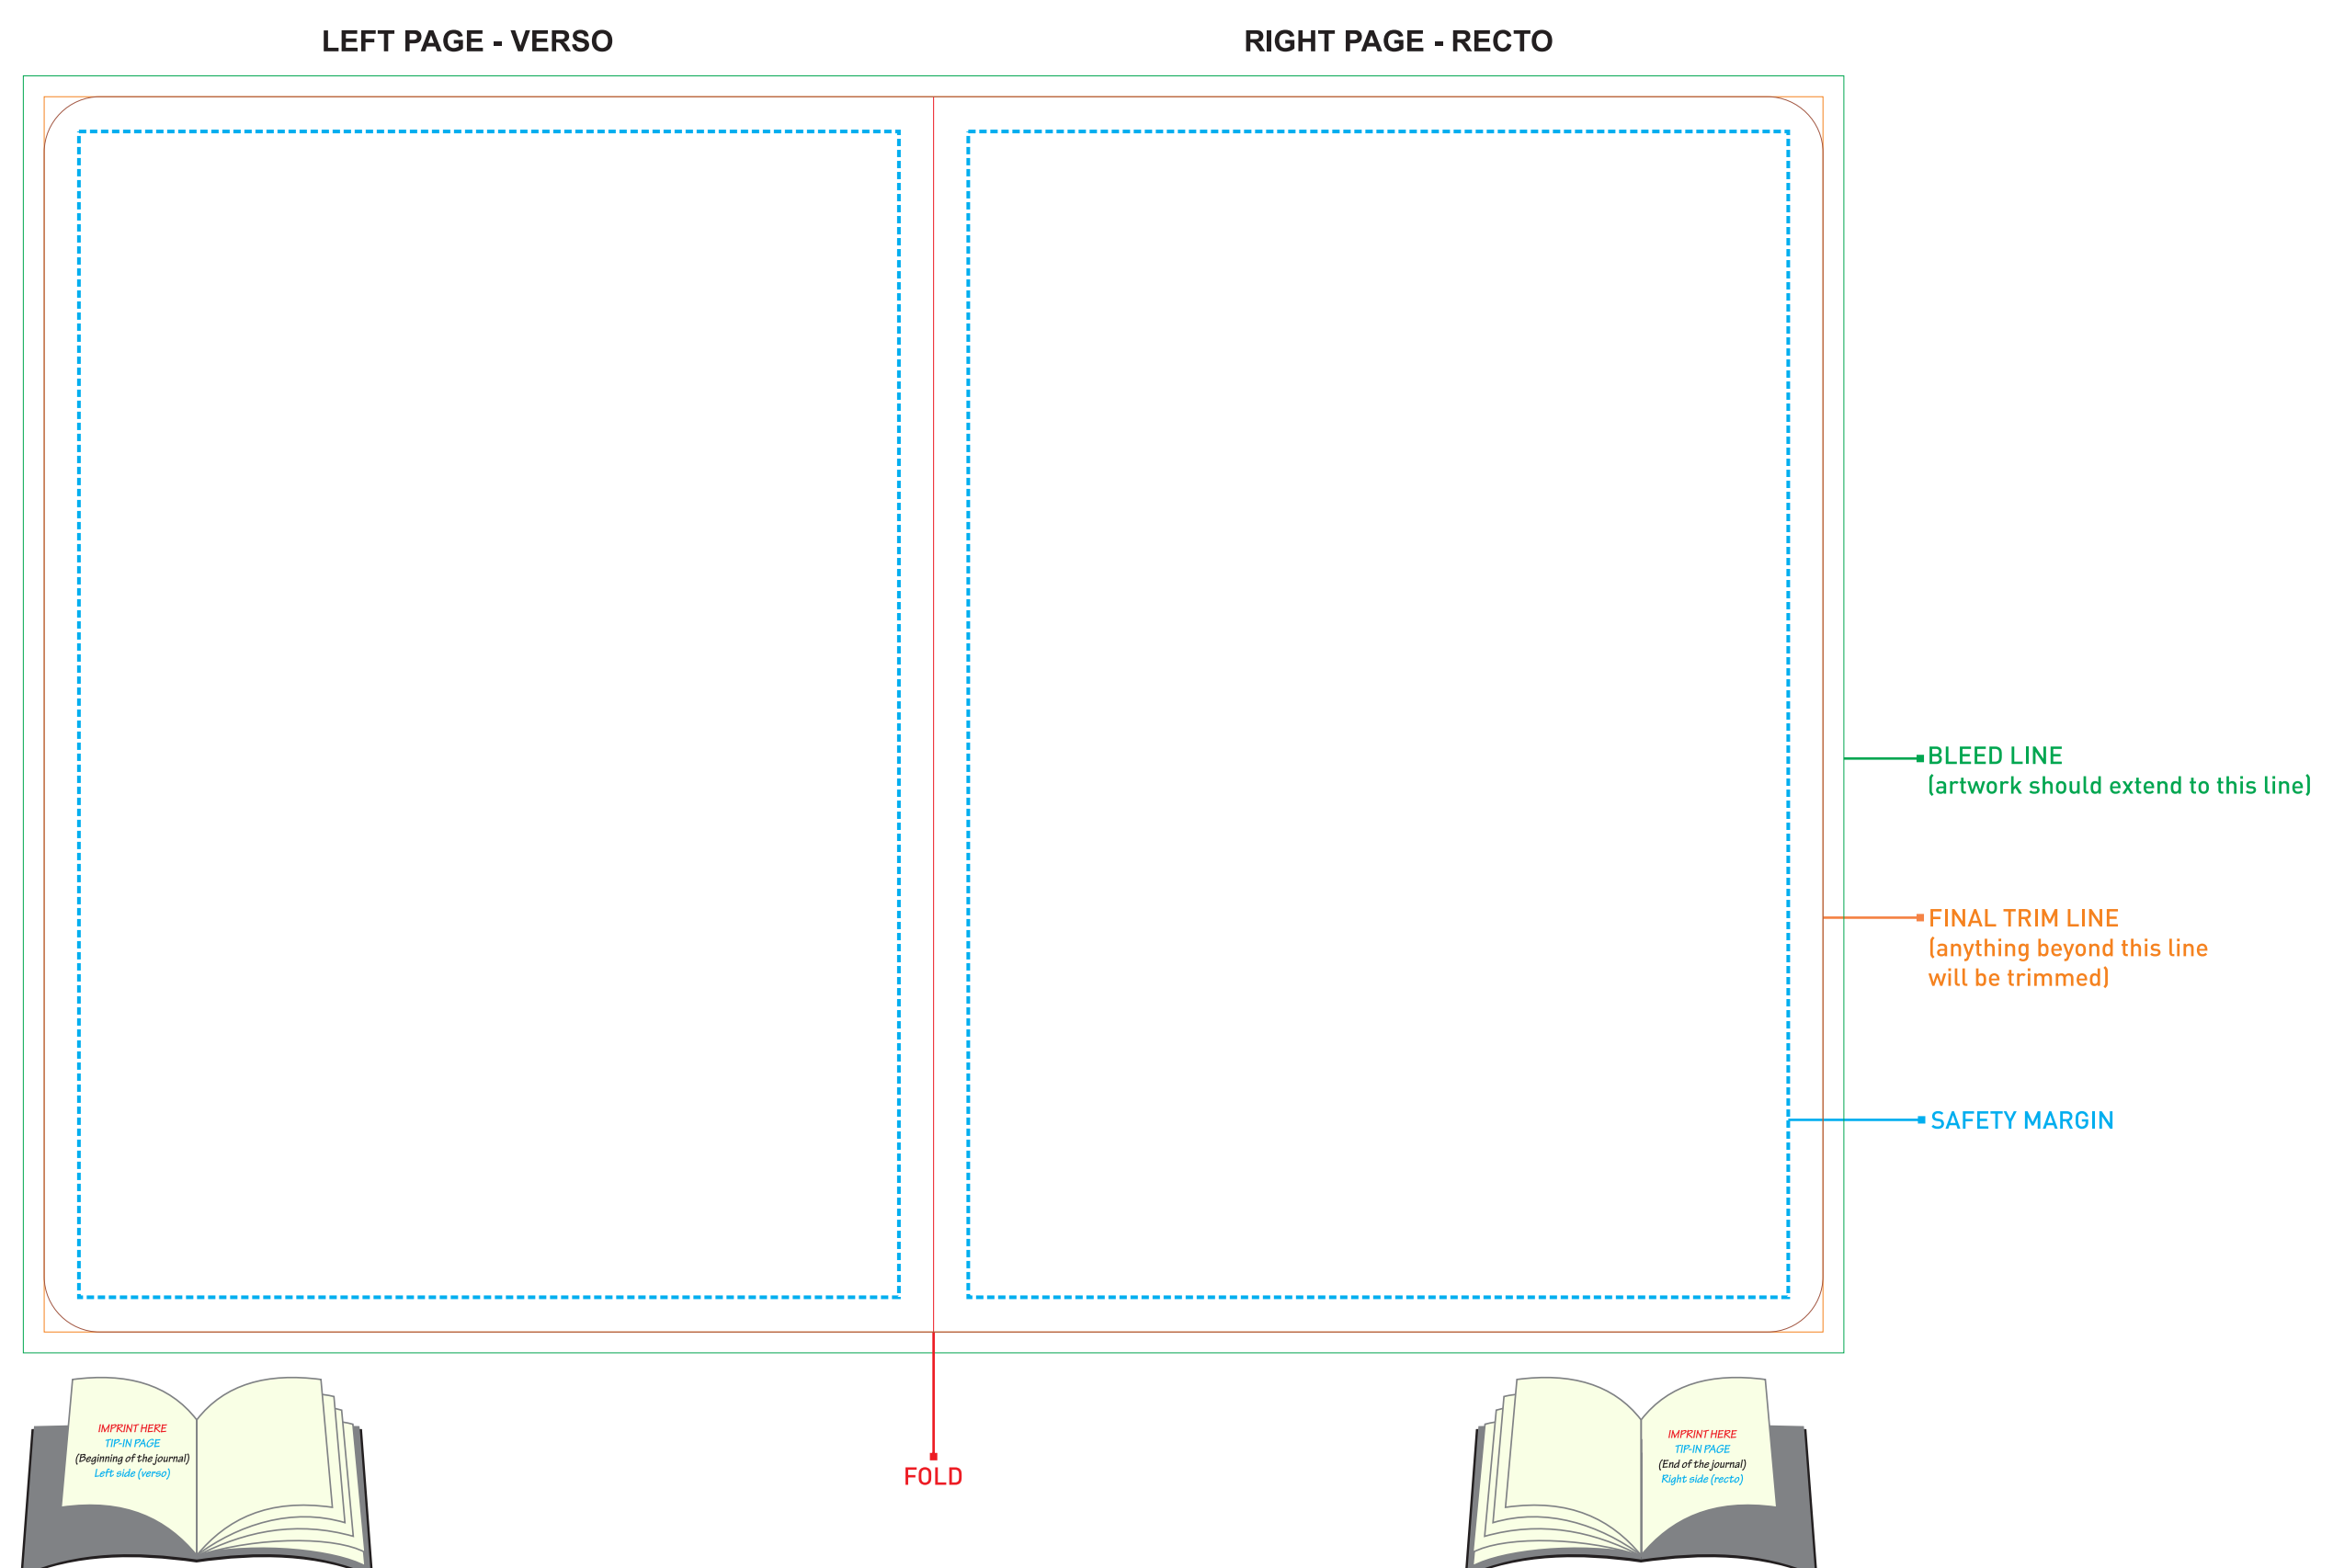

MEDIO CENTRE SEWN JOURNAL - 5 x 7"
OUTSIDE COVER

FOLD

OPTIONAL SQUARE-CORNER CUT

BLEED LINE
(artwork should extend to this line)

FINAL TRIM LINE
(anything beyond this line will be trimmed)

SAFETY MARGIN

MEDIO CENTRE SEWN JOURNAL - 5 x 7"
INSIDE COVER

FOLD

OPTIONAL SQUARE-CORNER CUT

BLEED LINE
(artwork should extend to this line)

FINAL TRIM LINE
(anything beyond this line will be trimmed)

SAFETY MARGIN

OPTIONAL PEN LOOP ADHESIVE

ARTWORK SPECIFICATIONS

- Create your artwork on a separate layer - do not merge artwork with the template layer.
- All text should be converted to curves.
- Embed all linked image files.
- Digital artwork **MUST** be sent in a high resolution PDF file (a separate file for each imprint) and should be in CMYK mode at a minimum resolution of 300 dpi sized at 100%.
- Please respect the parameters of this template and be advised that failure to provide artwork to the specifications listed above may result in production delays.
- You can change the color of the **SCRIBL** logo on the back to black or white depending on the background of your artwork. It cannot be resized.
- You can decide to remove the **SCRIBL** logo on the back but the word **"CANADA"** must **ALWAYS** be there to show the country of origin.
- Please remove the **FSC Certification** logo if you do not want it printed. However, please note that you will not be able to call this journal an **FSC certified** item if the stamp is removed.
- If you keep the **FSC Certification** logo, under no circumstances can it be modified, the white background cannot be removed.

PLEASE REMOVE THIS STAMP AND ALL SPECIFICATION INFORMATION BEFORE SUBMITTING YOUR ARTWORK.

MEDIO CENTRE SEWN JOURNAL TIP-IN PAGE - 5 x 7"
OUTSIDE PAGE

MEDIO CENTRE SEWN JOURNAL TIP-IN PAGE - 5 x 7"
INSIDE PAGE

SCRIBL JOURNAL - 5 x 7" MEDIO - SINGLE JOURNAL

BLEED: 12 x 2.2 || TRIM: 11.8 x 2

SCRIBL JOURNAL - 5 x 7" MEDIO - 3 PACK

BLEED: 14.2 x 2.2 || TRIM: 14 x 2