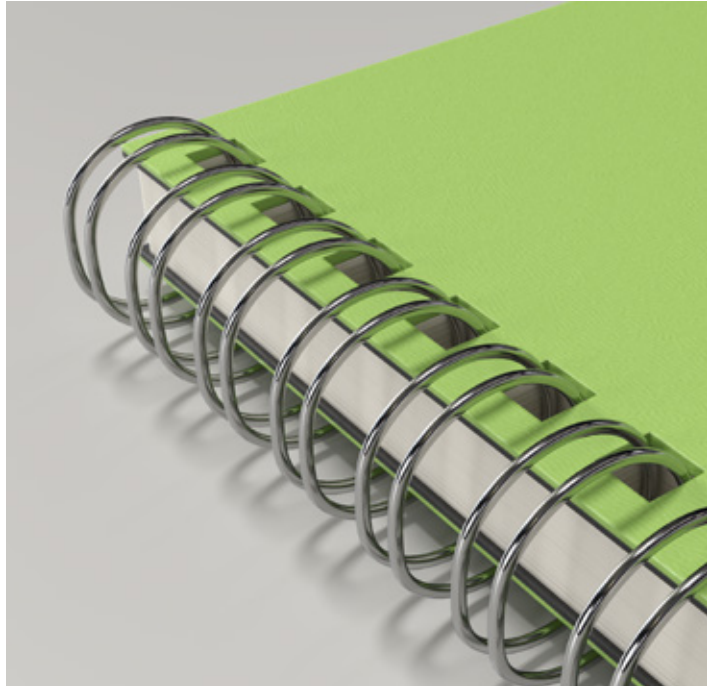

Neoskin Spiral Journal

ST480

Twist, twirl and swirl into our new Spiral Neoskin Journal. This is a perennial winner, available in seven vibrant colors. Each journal boasts 192 perforated FSC certified pages, ensuring that your ideas can bloom and flourish on sustainable, eco-friendly paper.

Default branding: Setup $80
Imprint: Debossed
Center on front
Product dimensions: 6" x 8.25"

Available
Colors