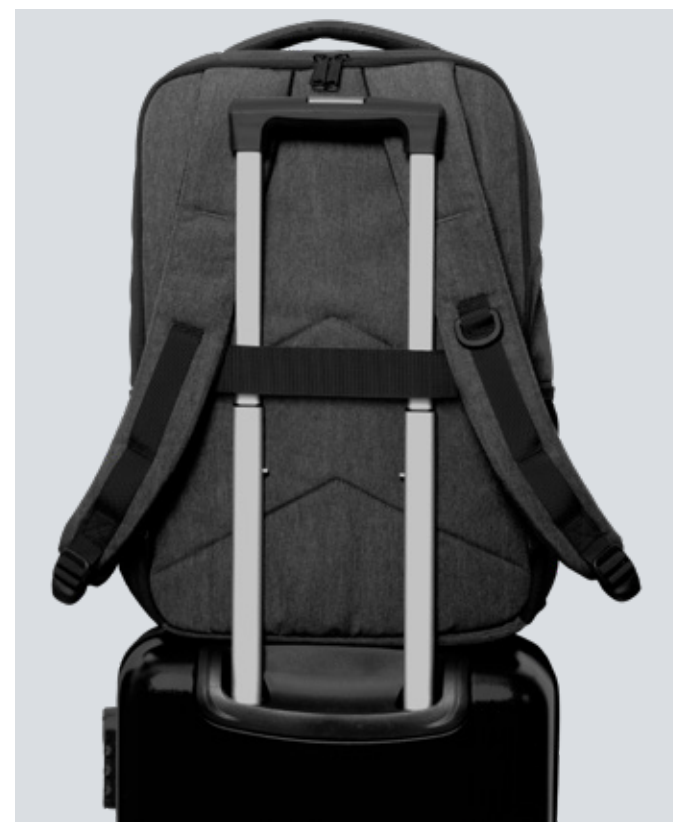

Fits 15.5" Laptop

Available

Colors

3x Zippered Storage Zones

Easy Glide Luggage Strap

Duffle

BGR200

Whether you're hitting the gym, going to practice, or jumping into an adventure, this duffle is designed to keep up with your active lifestyle.

Default branding: Setup \$80

Imprint: Flat

Center on front pocket

Product dimensions: 22" x 10.2" x 11"

ADJUSTABLE
REMOVABLE
CROSS BODY
STRAP

GIVE BACK
COLLECTOR

VENTED SHOE
COMPARTMENT

32.4L capacity