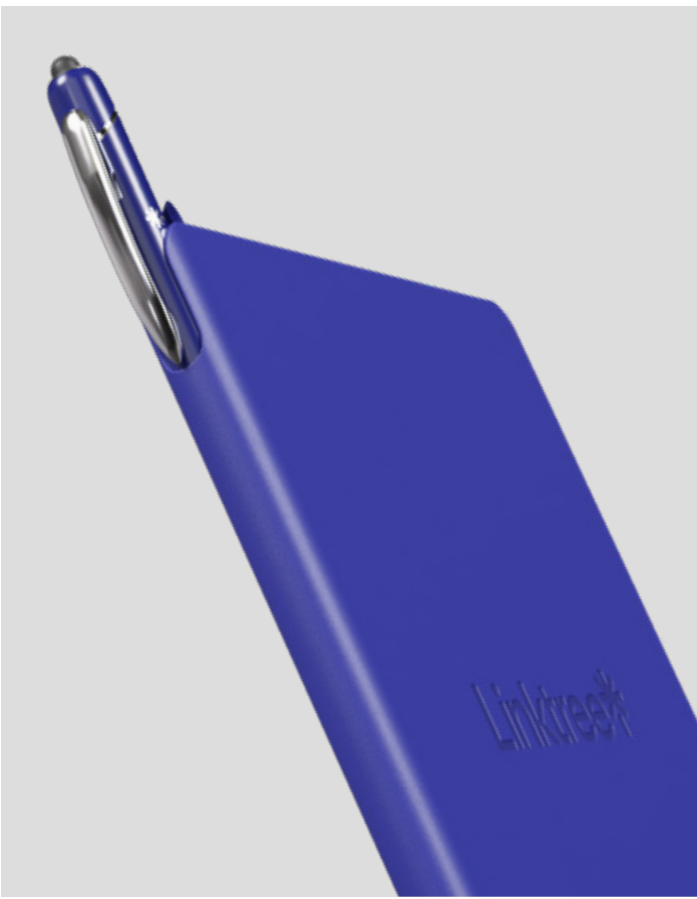

Spine pen holder

Neoskin Soft Cover Combo

ST4471

Indulge in the luxurious touch of our best-selling Neoskin collection with this buttery-smooth soft cover combo. Boasting 192 perforated FSC certified pages, this journal invites you to explore the depths of your creativity. The I128/I138 Glacio pen, seamlessly tucked into the spine, adds a touch of sophistication, making this duo the epitome of style and functionality.

Default branding: Setup $160
Imprint: Debossed/Laser engraved
Center on front/Beside the clip
Product dimensions: 6.25" x 8.25"

Available Colors