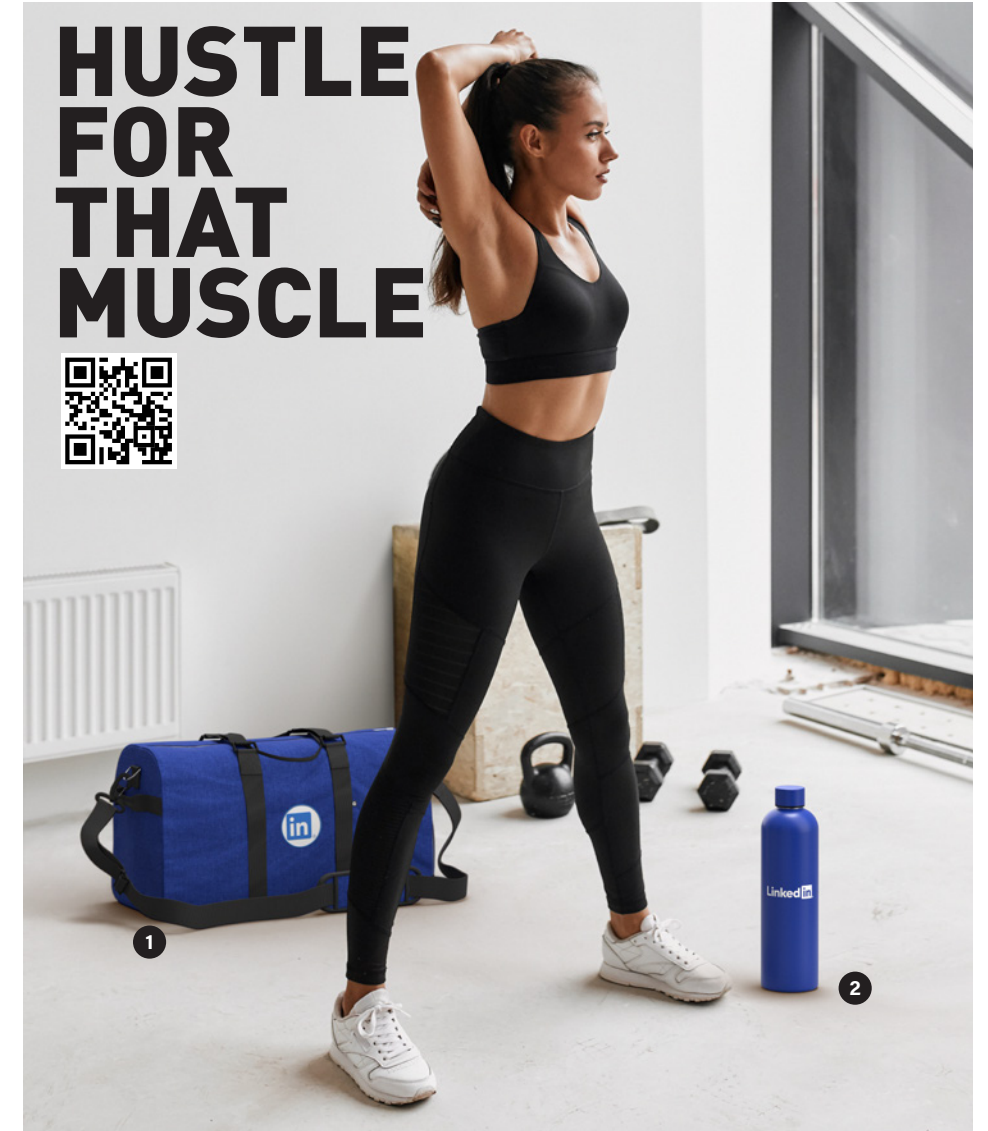

HUSTLE FOR THAT MUSCLE