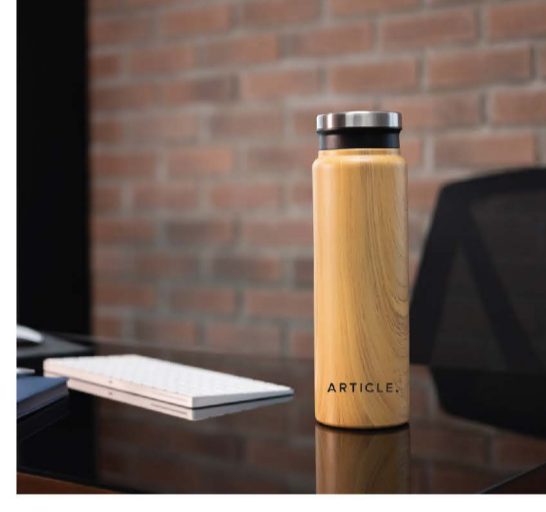

SETTING THE TREND: TREND SETTER NATURAL

DON'T BE BAMBOOZLED BY ITS GOOD LOOKS. THIS ONE IS A KEEPER!

This Trend Setter is the perfect bottle for that every day carry with its comfort sip insert for smooth sipping and wide mouth feature to easily add ice and clean.

- 600 ml / 20 oz
- 18/8 (SS304) pro-grade stainless steel interior
- Matte coated bamboo & walnut finish (resemble natural woodgrain) with a threaded stainless steel lid.
- Silk screen centered on front (default)

CHECK IT OUT!

AVAILABLE IN TWO COLORS

STEP UP YOUR PACKAGING

GET TUBULAR!

Upgraded tube packaging is here! Present Ora drinkware in a high-end, retail inspired tube that gets noticed and elevates the unboxing experience. Command attention to a brand and put that personality on full display!

“

Take advantage of our 4-color process and add your own twist to the standard box with a customizable sleeve! It's an elevated way to present Ora drinkware without creating an entirely custom box. Professional and polished.

FIND OUT MORE!

PAIRS PERFECTLY WITH YOUR TREND SETTER NATURAL