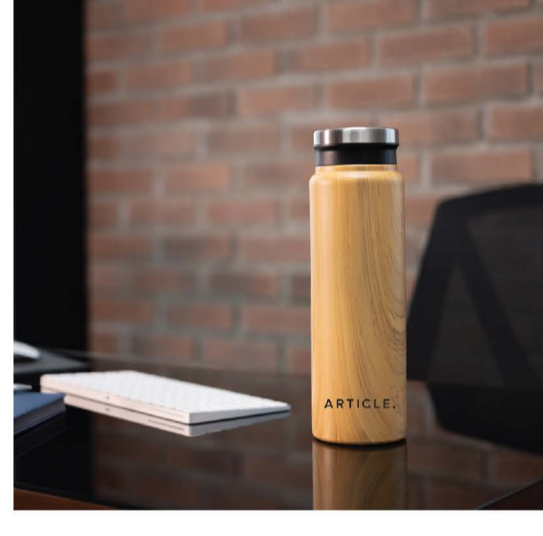

SETTING THE TREND: TREND SETTER NATURAL

DON'T BE BAMBOOZLED BY ITS GOOD LOOKS. THIS ONE IS A KEEPER!

This Trend Setter is the perfect bottle for that every day carry with its comfort sip insert for smooth sipping and wide mouth feature to easily add ice and clean.

- •600 ml / 20 oz
- •18/8 (SS304) pro-grade stainless steel interior
- •Matte coated bamboo & walnut finish (resemble natural woodgrain) with a threaded stainless steel lid.
- •Silk screen centered on front (default)

CHECK IT OUT!

AVAILABLE IN TWO COLORS

STEP UP YOUR PACKAGING

GET TUBULAR!

Upgraded tube packaging is here! Present Ora drinkware in a high-end, retail inspired tube that gets noticed and elevates the unboxing experience. Command attention to a brand and put that personality on full display!

“

Take advantage of our 4-color process and add your own twist to the standard box with a customizable sleeve! It's an elevated way to present Ora drinkware without creating an entirely custom box. Professional and polished.

FIND OUT MORE!

PAIRS PERFECTLY WITH YOUR TREND SETTER NATURAL